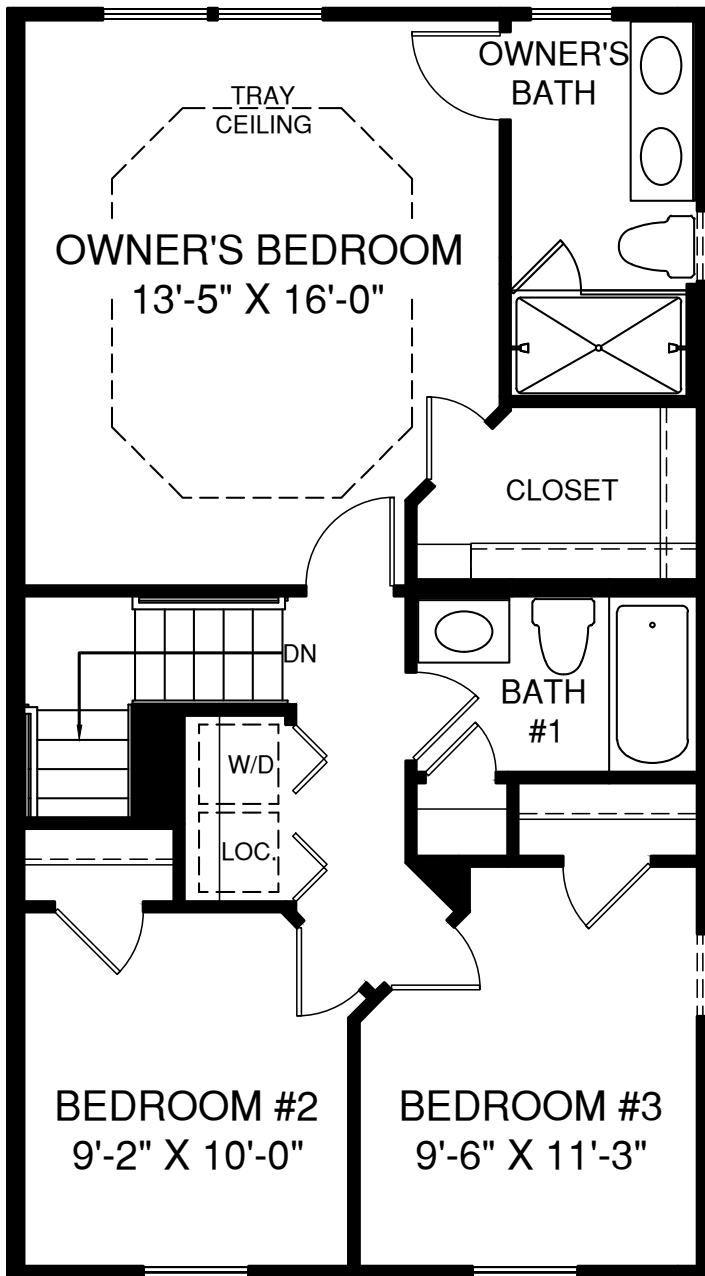

Mozart

MAIN LEVEL

Although all illustrations and specifications are believed correct at the time of publication, the right is reserved to make changes, without notice or obligation. Windows, doors, ceilings, and room sizes may vary depending on the options and elevations selected. Optional items indicated are available at additional cost. This brochure is for illustrative purposes only and not part of a legal contract. It is recommended that the architectural blueprints be reserved for further clarification of features. Not all features are shown. Please ask our Sales and Marketing Representative for complete information.

UPPER LEVEL

OPT. WINDOW W/ END UNIT

LOWER LEVEL