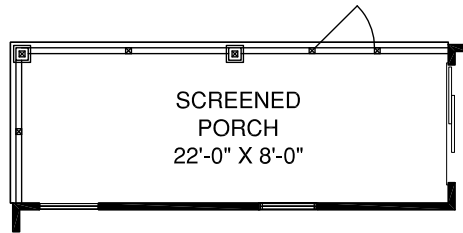

Palladio

MAIN LEVEL

OPT. SCREENED PORCH W/ OPT. UPGRADE SLIDING GLASS DOOR

KITCHEN W/ OPT. WALL OVEN

OWNER'S BATH W/ OPT. ROMAN SHOWER & OPT. INTERIOR SINGLE DOOR

OPT. FLEX ROOM

Although all illustrations and specifications are believed correct at the time of publication, the right is reserved to make changes, without notice or obligation. Windows, doors, ceilings, and room sizes may vary depending on the options and elevations selected. Optional items indicated are available at additional cost. This brochure is for illustrative purposes only and not part of a legal contract. It is recommended that the architectural blueprints be reserved for further clarification of features. Not all features are shown. Please ask our Sales and Marketing Representative for complete information.

LOWER LEVEL