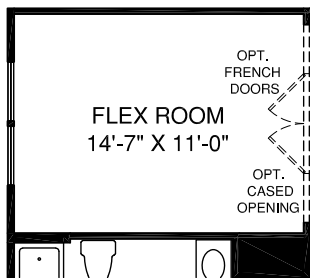

Palladio

MAIN LEVEL

OPT. SCREENED PORCH W/ OPT. UPGRADE SLIDING GLASS DOOR

KITCHEN W/ OPT. WALL OVEN

OWNER'S BATH W/ OPT. ROMAN SHOWER & OPT. INTERIOR SINGLE DOOR

OPT. FLEX ROOM

Although all illustrations and specifications are believed correct at the time of publication, the right is reserved to make changes, without notice or obligation. Windows, doors, ceilings, and room sizes may vary depending on the options and elevations selected. Optional items indicated are available at additional cost. This brochure is for illustrative purposes only and not part of a legal contract. It is recommended that the architectural blueprints be reserved for further clarification of features. Not all features are shown. Please ask our Sales and Marketing Representative for complete information.

LOWER LEVEL