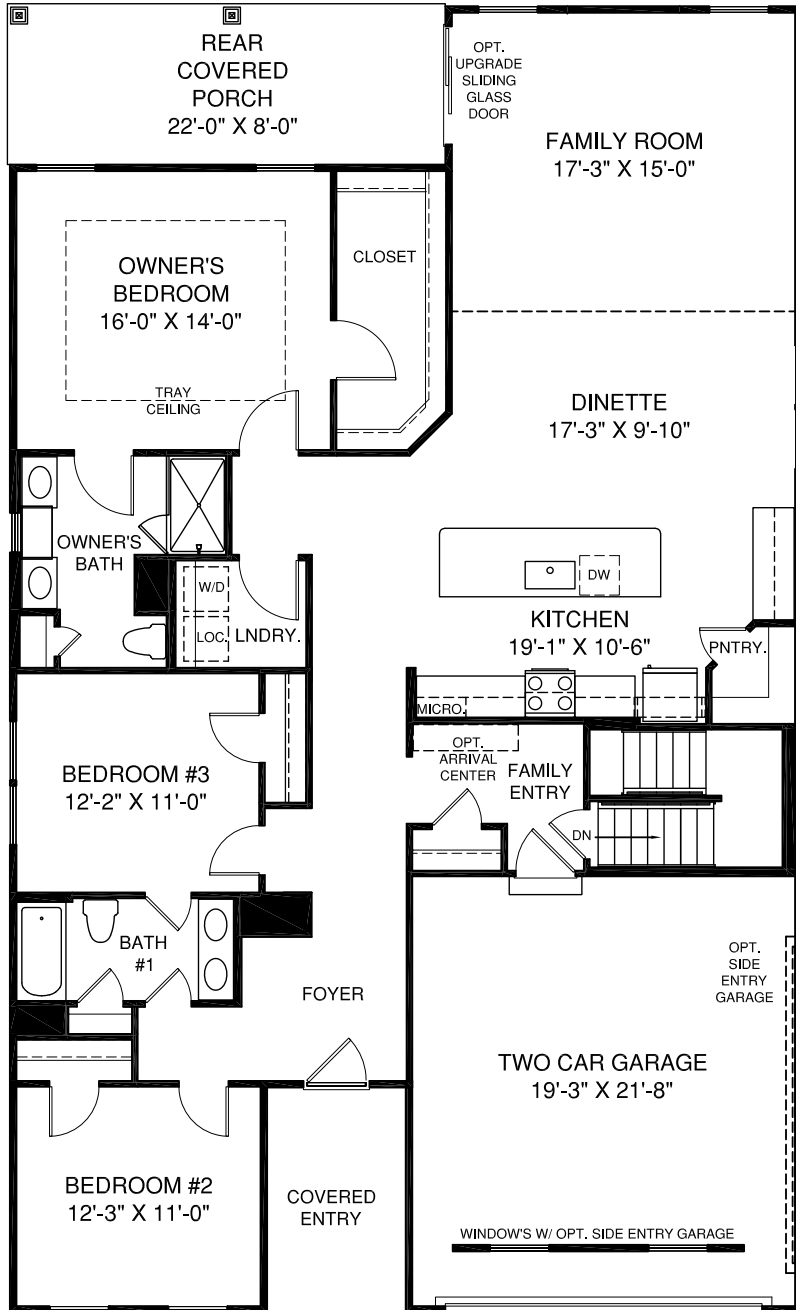

Palladio

MAIN LEVEL

OPT. SCREENED PORCH W/ OPT. UPGRADE SLIDING GLASS DOOR

KITCHEN W/ OPT. WALL OVEN

OWNER'S BATH W/ OPT. ROMAN SHOWER & OPT. INTERIOR SINGLE DOOR

OPT. FLEX ROOM

Although all illustrations and specifications are believed correct at the time of publication, the right is reserved to make changes, without notice or obligation. Windows, doors, ceilings, and room sizes may vary depending on the options and elevations selected. Optional items indicated are available at additional cost. This brochure is for illustrative purposes only and not part of a legal contract. It is recommended that the architectural blueprints be reserved for further clarification of features. Not all features are shown. Please ask our Sales and Marketing Representative for complete information.

LOWER LEVEL