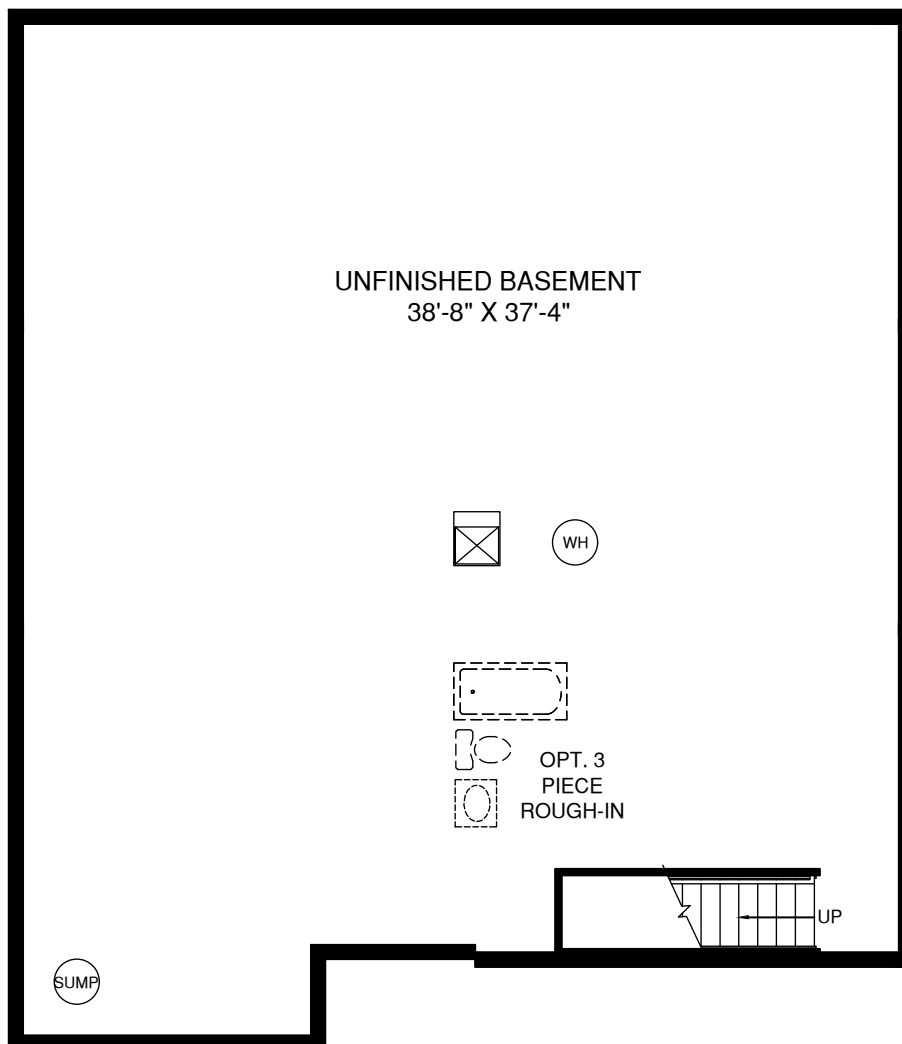

DOMINICA

OPT. CERAMIC SHOWER W/ SEAT

DOMINICA

RyanHomes.com

Although all illustrations and specifications are believed correct at the time of publication, accuracy cannot be guaranteed. The right is reserved to make changes, without notice or obligation. Windows, doors, ceilings and room sizes may vary depending on the options and elevations selected. Optional items are available at additional cost. This brochure is for illustrative purposes only and not part of a legal contract. Floor plan shown for Elevation A unless otherwise noted.