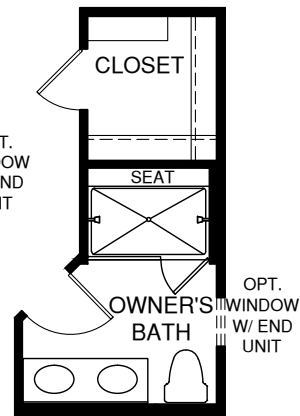

UPPER LEVEL

OPT. OWNER'S BATH SHOWER ALT. LAYOUT

Mozart

MAIN LEVEL

Although all illustrations and specifications are believed correct at the time of publication, the right is reserved to make changes, without notice or obligation. Windows, doors, ceilings, and room sizes may vary depending on the options and elevations selected. Optional items indicated are available at additional cost. This brochure is for illustrative purposes only and not part of a legal contract. It is recommended that the architectural blueprints be reserved for further clarification of features. Not all features are shown. Please ask our Sales and Marketing Representative for complete information.

LOWER LEVEL