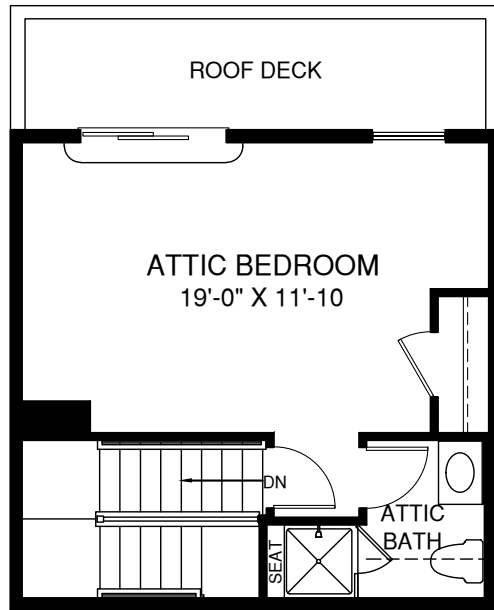

UPPER LEVEL

OPT. OWNER'S BATH SHOWER ALT. LAYOUT

Mozart

MAIN LEVEL

Although all illustrations and specifications are believed correct at the time of publication, the right is reserved to make changes, without notice or obligation. Windows, doors, ceilings, and room sizes may vary depending on the options and elevations selected. Optional items indicated are available at additional cost. This brochure is for illustrative purposes only and not part of a legal contract. It is recommended that the architectural blueprints be reserved for further clarification of features. Not all features are shown. Please ask our Sales and Marketing Representative for complete information.

LOWER LEVEL