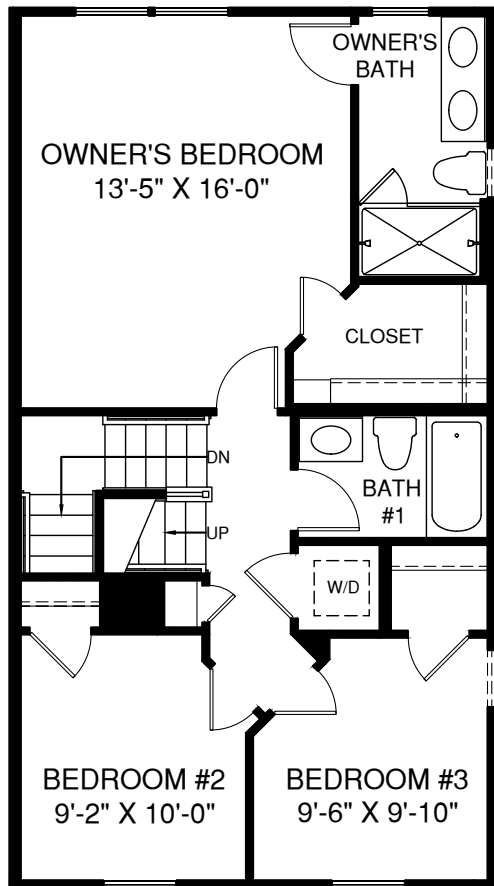

UPPER LEVEL

OPT. OWNER'S BATH SHOWER ALT. LAYOUT

Mozart

MAIN LEVEL

Although all illustrations and specifications are believed correct at the time of publication, the right is reserved to make changes, without notice or obligation. Windows, doors, ceilings, and room sizes may vary depending on the options and elevations selected. Optional items indicated are available at additional cost. This brochure is for illustrative purposes only and not part of a legal contract. It is recommended that the architectural blueprints be reserved for further clarification of features. Not all features are shown. Please ask our Sales and Marketing Representative for complete information.

LOWER LEVEL