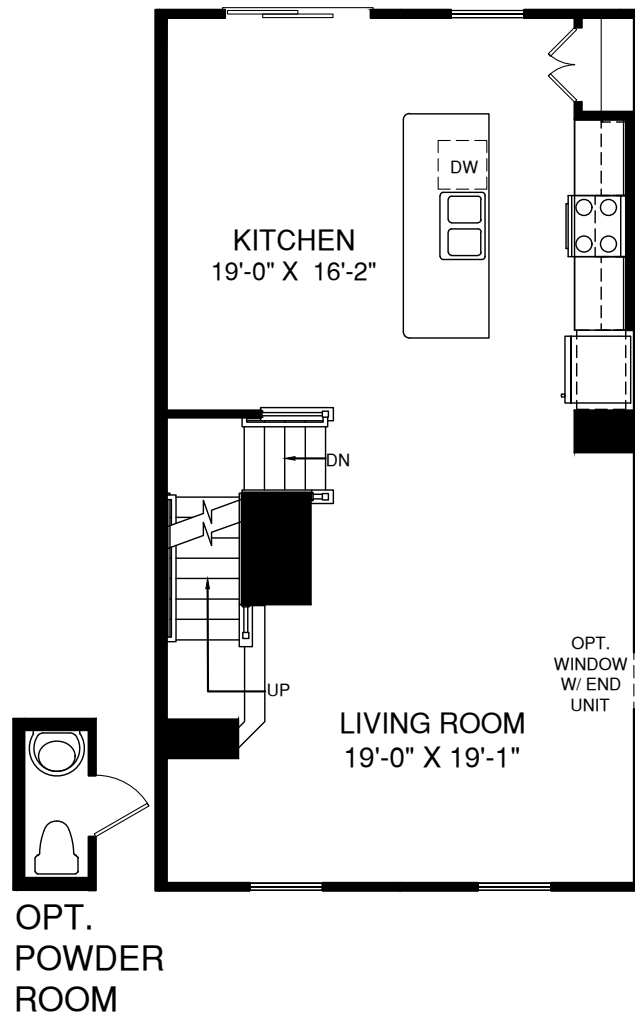

UPPER LEVEL

OPT. OWNER'S BATH SHOWER ALT. LAYOUT

Mozart

MAIN LEVEL

Although all illustrations and specifications are believed correct at the time of publication, the right is reserved to make changes, without notice or obligation. Windows, doors, ceilings, and room sizes may vary depending on the options and elevations selected. Optional items indicated are available at additional cost. This brochure is for illustrative purposes only and not part of a legal contract. It is recommended that the architectural blueprints be reserved for further clarification of features. Not all features are shown. Please ask our Sales and Marketing Representative for complete information.

LOWER LEVEL