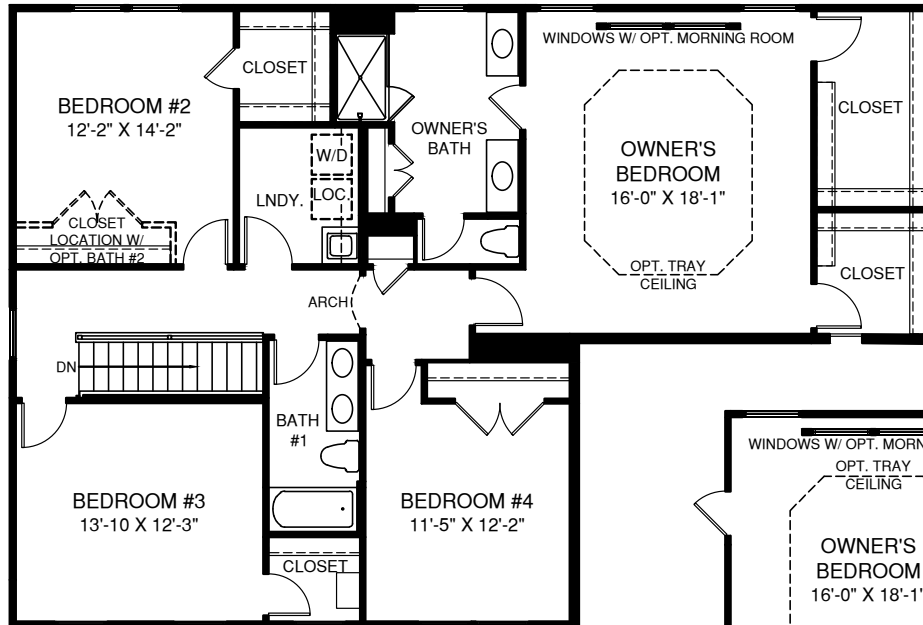

UPPER LEVEL

OPT. OWNER'S BATH W/
ROMAN SHOWER SHOWN
W/ OPT. BATH #2

OPT. OWNER'S
BATH W/ SOAKING
TUB & SHOWER

OPT. OWNER'S BATH W/
SOAKING TUB & SHOWER
SHOWN W/ OPT. BATH #2

OPT. OWNER'S
BATH W/ ROMAN
SHOWER

OPT. BATH
#1 ALT.
LAYOUT

OPT. BONUS ROOM