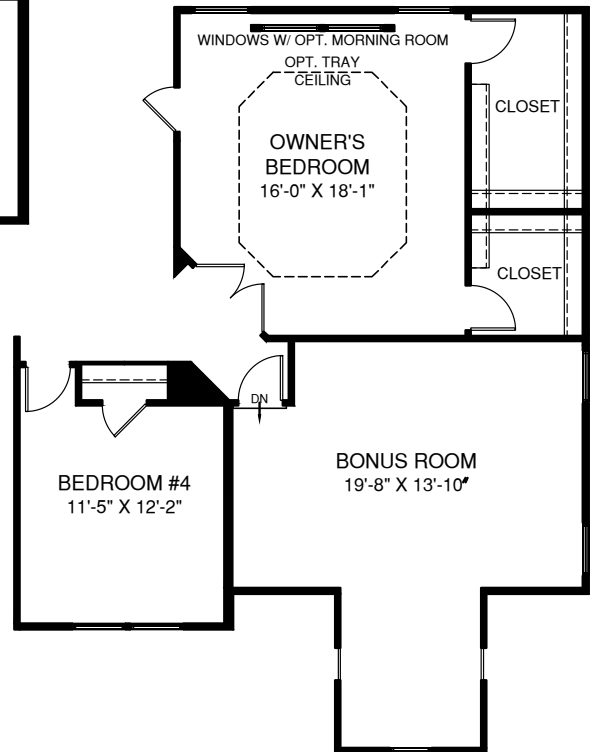

UPPER LEVEL

OPT. OWNER'S BATH W/
ROMAN SHOWER SHOWN
W/ OPT. BATH #2

OPT. OWNER'S
BATH W/ SOAKING
TUB & SHOWER

OPT. OWNER'S BATH W/
SOAKING TUB & SHOWER
SHOWN W/ OPT. BATH #2

OPT. OWNER'S
BATH W/ ROMAN
SHOWER

OPT. BATH
#1 ALT.
LAYOUT

OPT. BONUS ROOM