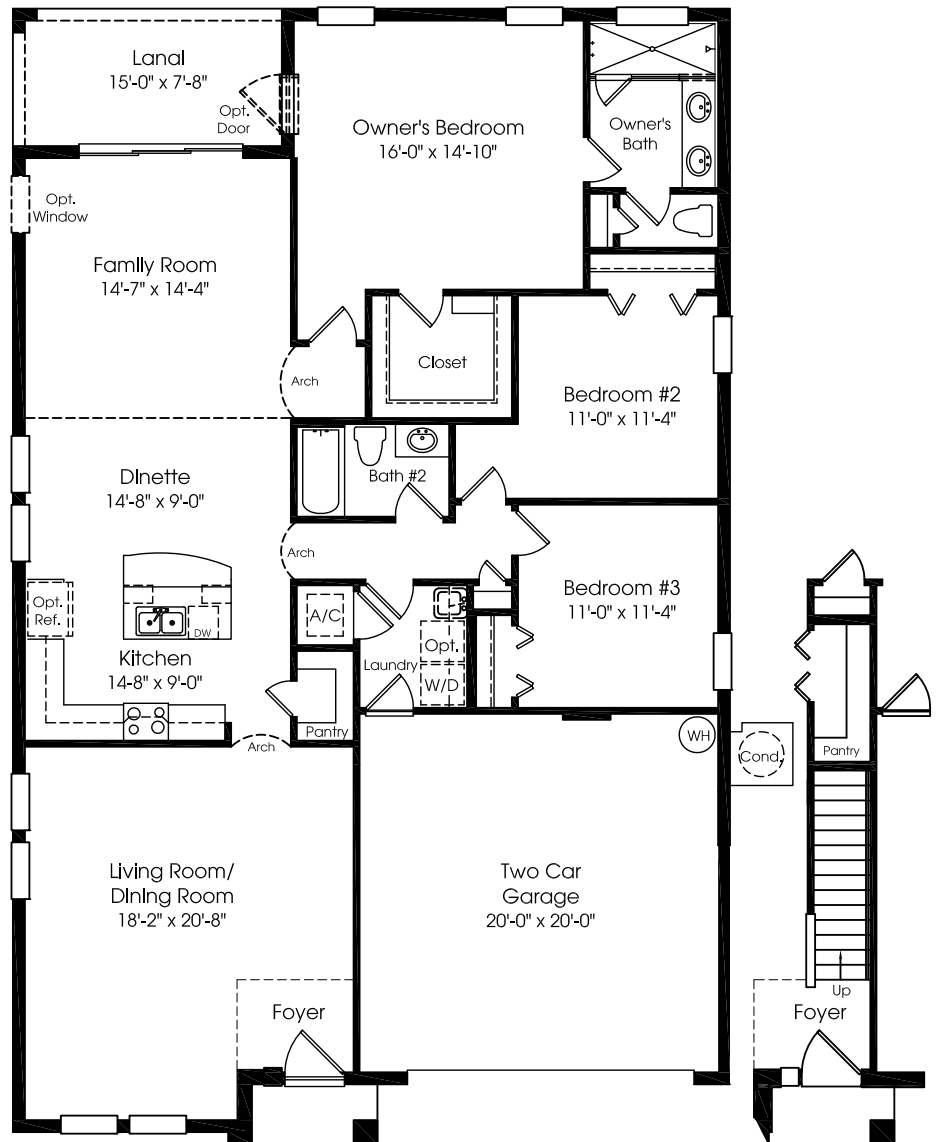

Lauderdale

MAIN LEVEL

Opt. Owner's Bath w/
Soaking Tub

Opt. Bonus Room

Opt. Bonus Room w/ Opt.
Bonus Bedroom

Stairs w/ Opt.
Bonus Room

Although all illustrations and specifications are believed correct at the time of publication, the right is reserved to make changes, without notice or obligation. Windows, doors, ceilings, and room sizes may vary depending on the options and elevations selected. Optional items indicated are available at additional cost. This brochure is for illustrative purposes only and not part of a legal contract. It is recommended that the architectural blueprints be reserved for further clarification of features. Not all features are shown. Please ask our Sales and Marketing Representative for complete information.