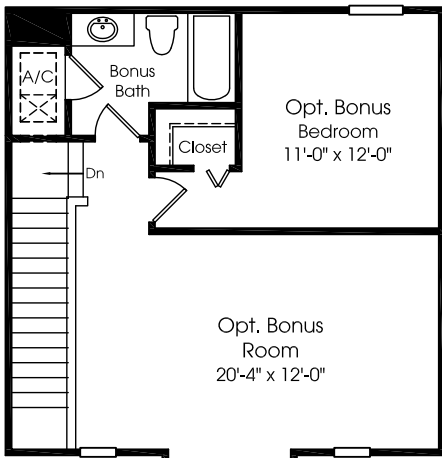

Lauderdale

MAIN LEVEL

Opt. Owner's Bath w/
Soaking Tub

Opt. Bonus Room

Opt. Bonus Room w/ Opt.
Bonus Bedroom

Stairs w/ Opt.
Bonus Room

Although all illustrations and specifications are believed correct at the time of publication, the right is reserved to make changes, without notice or obligation. Windows, doors, ceilings, and room sizes may vary depending on the options and elevations selected. Optional items indicated are available at additional cost. This brochure is for illustrative purposes only and not part of a legal contract. It is recommended that the architectural blueprints be reserved for further clarification of features. Not all features are shown. Please ask our Sales and Marketing Representative for complete information.