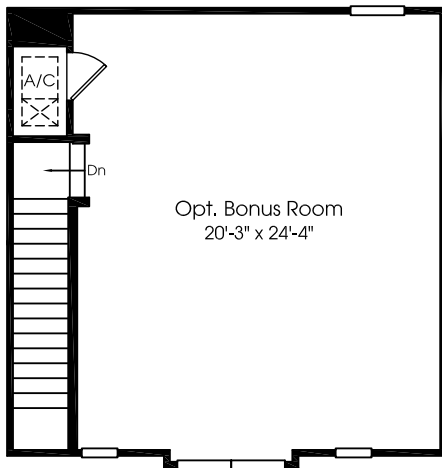

Lauderdale

MAIN LEVEL

Opt. Owner's Bath w/
Soaking Tub

Opt. Bonus Room

Opt. Bonus Room w/ Opt.
Bonus Bedroom

Stairs w/ Opt.
Bonus Room

Although all illustrations and specifications are believed correct at the time of publication, the right is reserved to make changes, without notice or obligation. Windows, doors, ceilings, and room sizes may vary depending on the options and elevations selected. Optional items indicated are available at additional cost. This brochure is for illustrative purposes only and not part of a legal contract. It is recommended that the architectural blueprints be reserved for further clarification of features. Not all features are shown. Please ask our Sales and Marketing Representative for complete information.