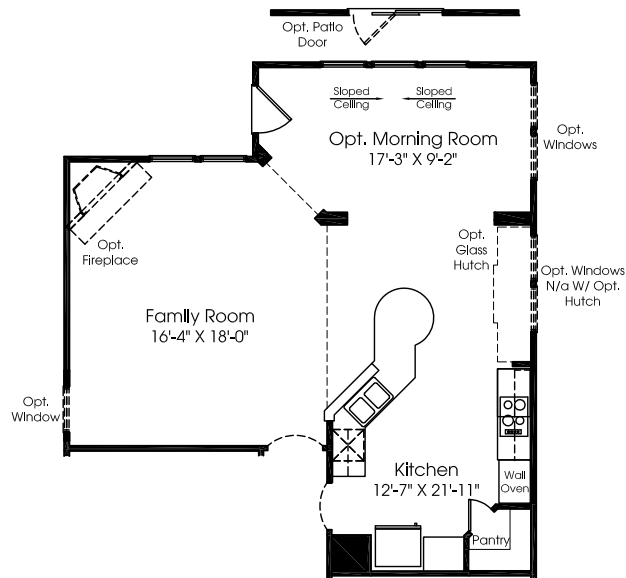

Stanhope

MAIN LEVEL

Opt. Morning Room Shown W/ Opt. Gourmet Island And Opt. Upgrade Kitchen

UPPER LEVEL

Bedroom #3
Opt. Bath
(Available
w/ Opt. Luxury
Owner's Suite)

Opt. Luxury Owner's Suite (available
W/ Opt. Morning Room Only)

Relocate Window With
Opt. Morning Room

Opt. Owner's Bath
Alternate Layout

LOWER LEVEL