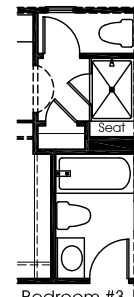

Stanhope

MAIN LEVEL

Opt. Morning Room Shown W/ Opt. Gourmet Island And Opt. Upgrade Kitchen

UPPER LEVEL

Bedroom #3
Opt. Bath
(Available
w/ Opt. Luxury
Owner's Suite)

Opt. Luxury Owner's Suite (available
W/ Opt. Morning Room Only)

Relocate Window With
Opt. Morning Room

Opt. Owner's Bath
Alternate Layout

LOWER LEVEL