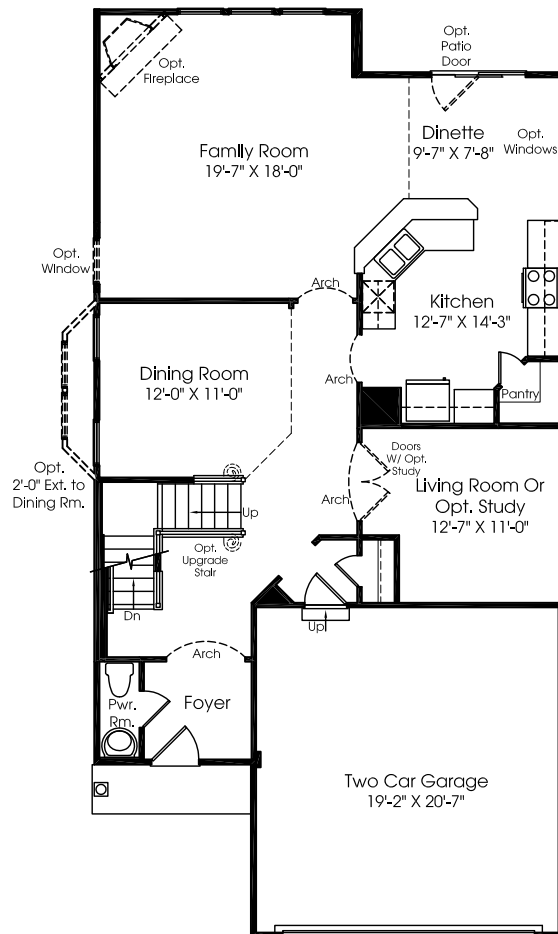

Stanhope

MAIN LEVEL

Opt. Morning Room Shown W/ Opt. Gourmet Island And Opt. Upgrade Kitchen

UPPER LEVEL

Bedroom #3
Opt. Bath
(Available
w/ Opt. Luxury
Owner's Suite)

Opt. Luxury Owner's Suite (available
W/ Opt. Morning Room Only)

Relocate Window With
Opt. Morning Room

Opt. Owner's Bath
Alternate Layout

LOWER LEVEL