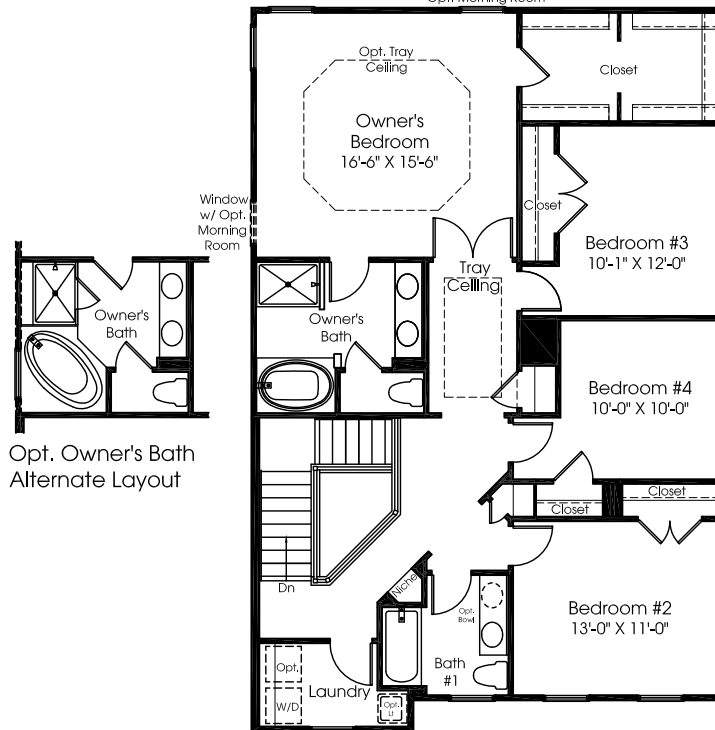

Stanhope

MAIN LEVEL

Opt. Morning Room Shown W/ Opt. Gourmet Island And Opt. Upgrade Kitchen

UPPER LEVEL

Bedroom #3
Opt. Bath
(Available
w/ Opt. Luxury
Owner's Suite)

Opt. Luxury Owner's Suite (available
W/ Opt. Morning Room Only)

Relocate Window With
Opt. Morning Room

Opt. Owner's Bath
Alternate Layout

LOWER LEVEL