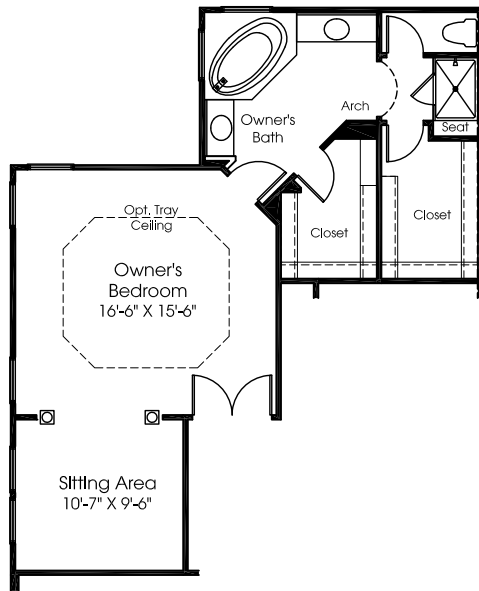

Stanhope

MAIN LEVEL

Opt. Morning Room Shown W/ Opt. Gourmet Island And Opt. Upgrade Kitchen

UPPER LEVEL

Bedroom #3
Opt. Bath
(Available
w/ Opt. Luxury
Owner's Suite)

Opt. Luxury Owner's Suite (available
W/ Opt. Morning Room Only)

Relocate Window With
Opt. Morning Room

Opt. Owner's Bath
Alternate Layout

LOWER LEVEL