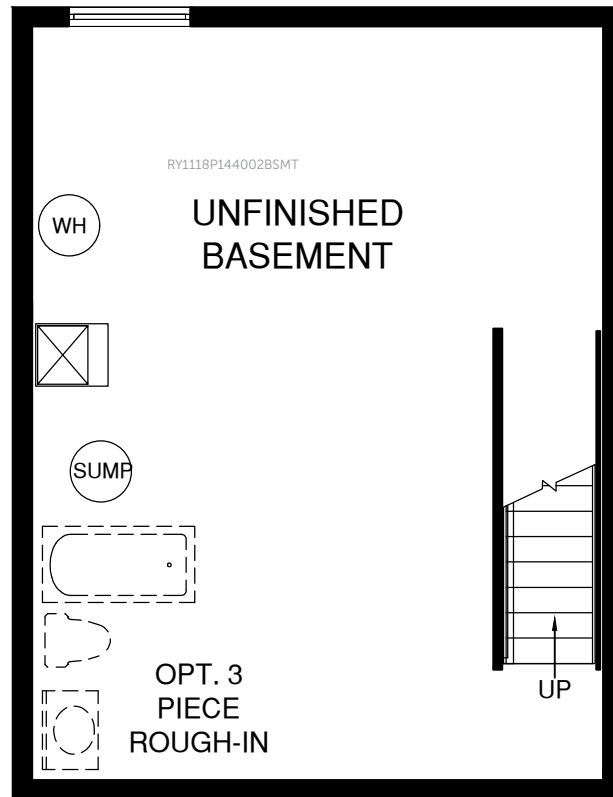

OPT. SLIDING GLASS
DOOR

MAIN LEVEL

PLAN 1440

UPPER LEVEL