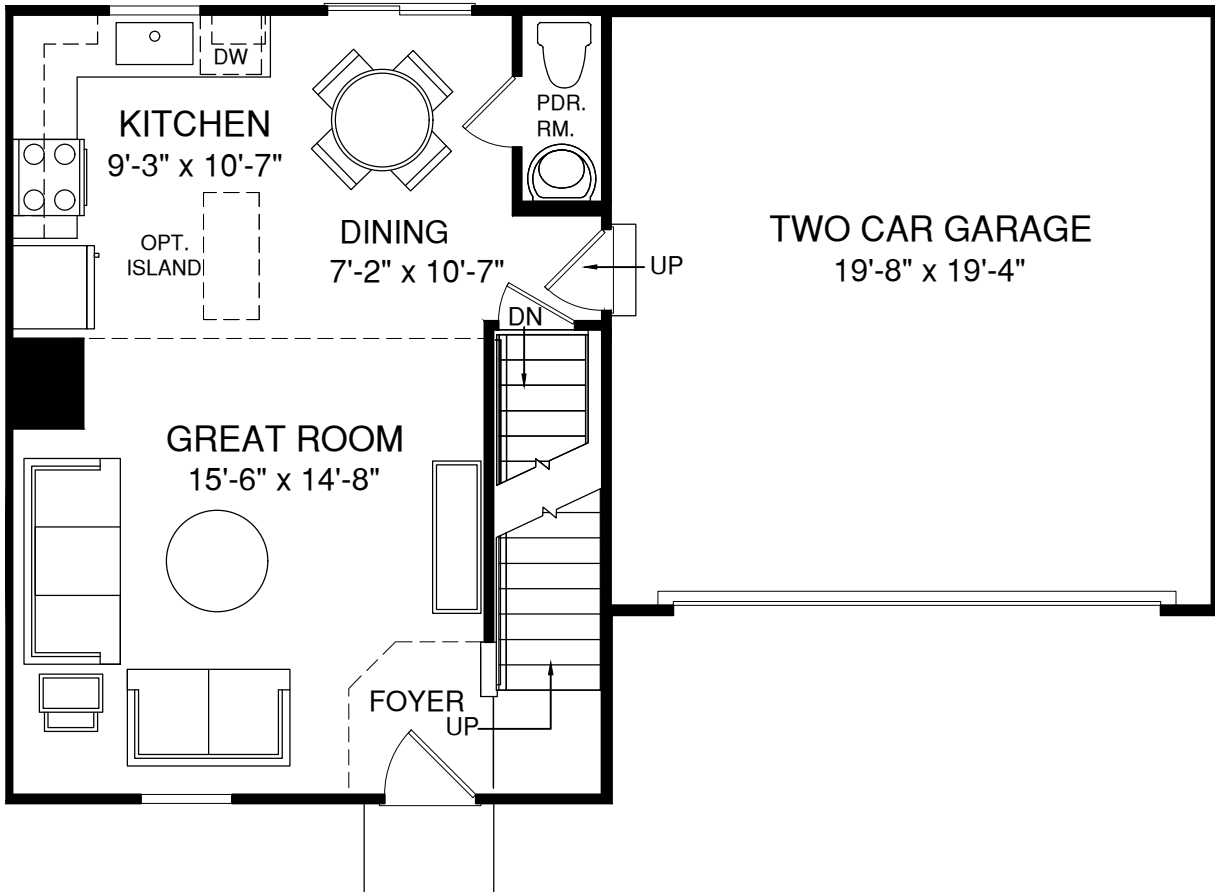

OPT. SLIDING GLASS
DOOR

MAIN LEVEL

PLAN 1440

UPPER LEVEL