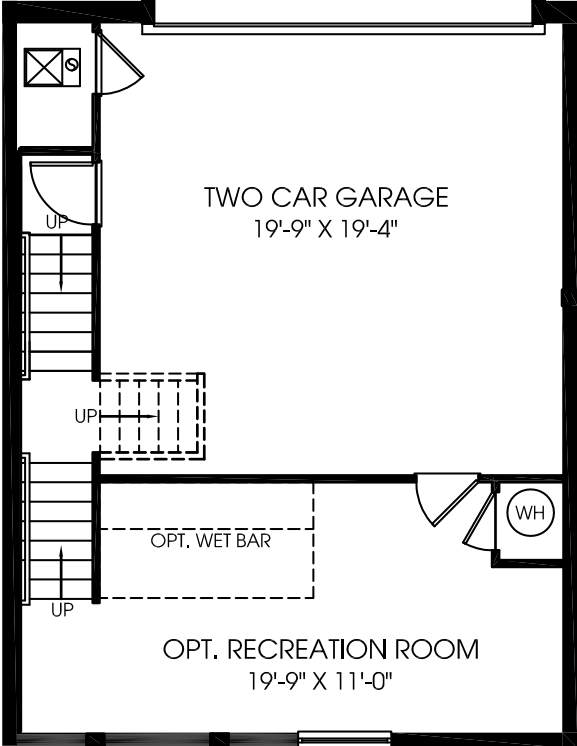

OPT. 4' EXTENSION

UPPER LEVEL

OPT. OWNER'S BATH W/
SOAKING TUB & SHOWER

OPT. OWNER'S BATH
W/ SHOWER

OPT. STACKABLE
WASHER AND DRYER

OPT. 4' EXTENSION

LOWER LEVEL

OPT. 4' EXTENSION