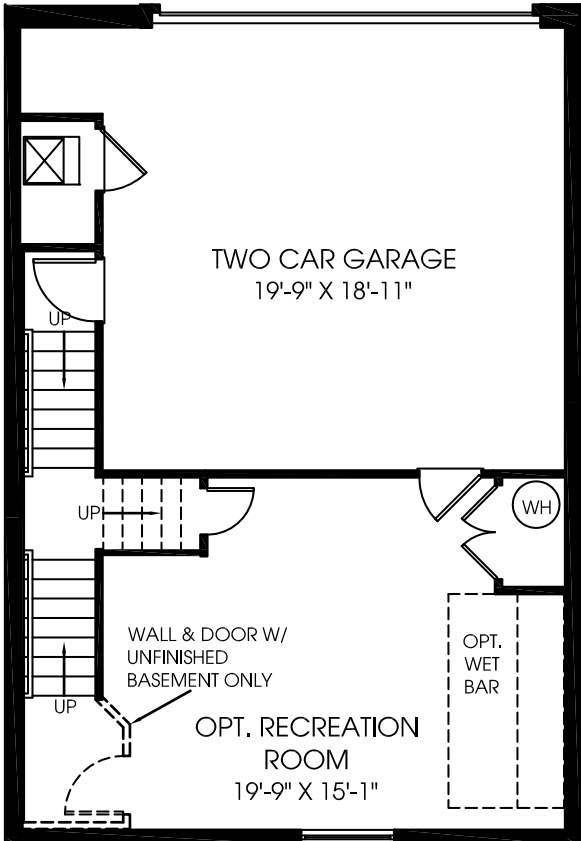

OPT. 4' EXTENSION

UPPER LEVEL

OPT. OWNER'S BATH W/
SOAKING TUB & SHOWER

OPT. OWNER'S BATH
W/ SHOWER

OPT. STACKABLE
WASHER AND DRYER

OPT. 4' EXTENSION

LOWER LEVEL

OPT. 4' EXTENSION