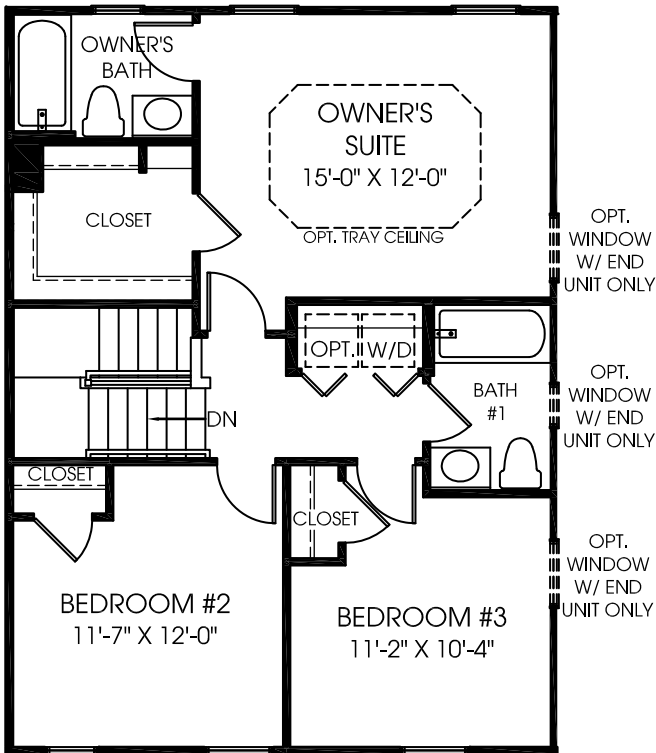

OPT. 4' EXTENSION

UPPER LEVEL

OPT. OWNER'S BATH W/
SOAKING TUB & SHOWER

OPT. OWNER'S BATH
W/ SHOWER

OPT. STACKABLE
WASHER AND DRYER

OPT. 4' EXTENSION

LOWER LEVEL

OPT. 4' EXTENSION