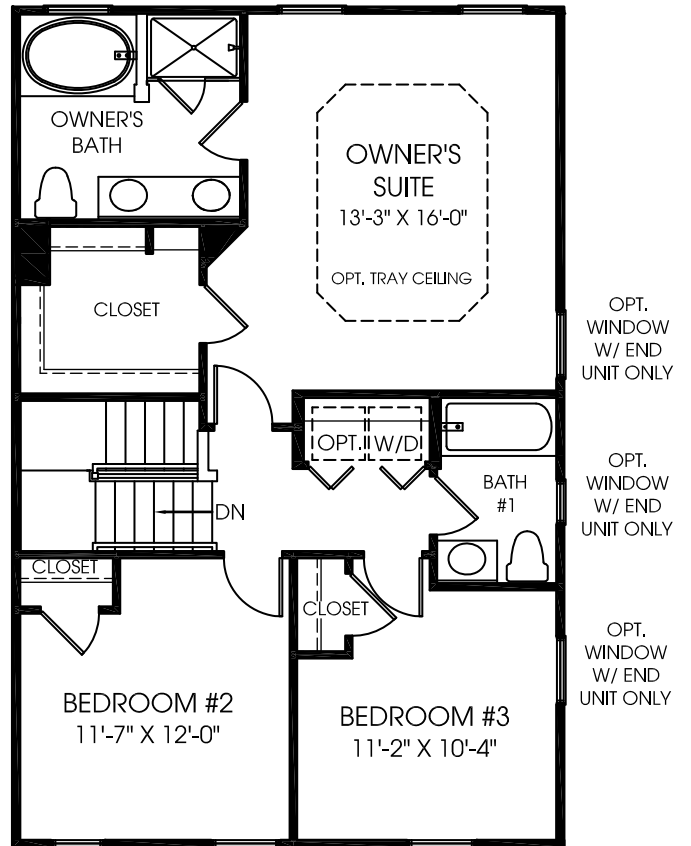

OPT. 4' EXTENSION

UPPER LEVEL

OPT. OWNER'S BATH W/
SOAKING TUB & SHOWER

OPT. OWNER'S BATH
W/ SHOWER

OPT. STACKABLE
WASHER AND DRYER

OPT. 4' EXTENSION

LOWER LEVEL

OPT. 4' EXTENSION