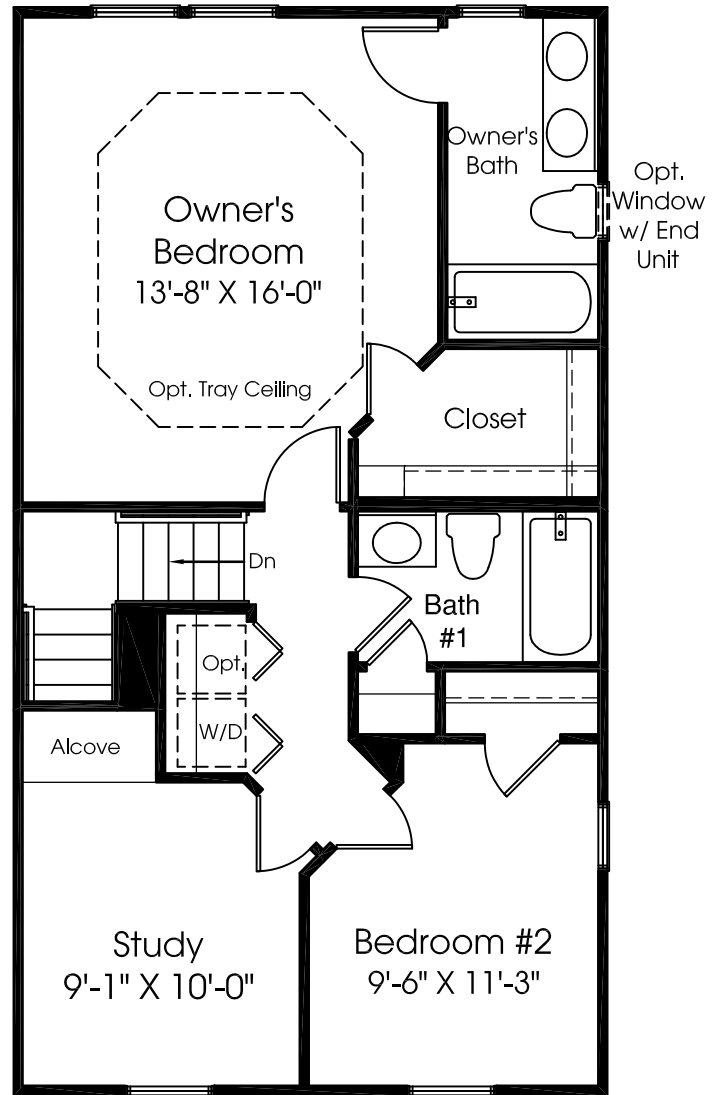

Mozart

MAIN LEVEL

Although all illustrations and specifications are believed correct at the time of publication, the right is reserved to make changes, without notice or obligation. Windows, doors, ceilings, and room sizes may vary depending on the options and elevations selected. Optional items indicated are available at additional cost. This brochure is for illustrative purposes only and not part of a legal contract. It is recommended that the architectural blueprints be reserved for further clarification of features. Not all features are shown. Please ask our Sales and Marketing Representative for complete information.

UPPER LEVEL

Alternate Owner's Bath

Opt. Two Bedroom

Two Bedroom w/ Study

LOWER LEVEL

Opt. Powder Room