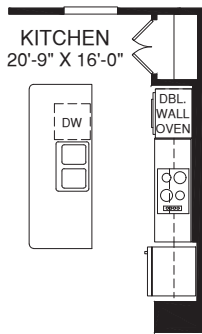

BASEMENT LEVEL ENTRY WITH FRONT GARAGE

UPPER LEVEL

OPT. OWNER'S BATH SHOWER ALT. LAYOUT

OPT. SLIDING GLASS DOOR W/ WINDOW

LOWER LEVEL

OPT. SLIDING GLASS DOOR

MAIN LEVEL

OPT. UPGRADE KITCHEN