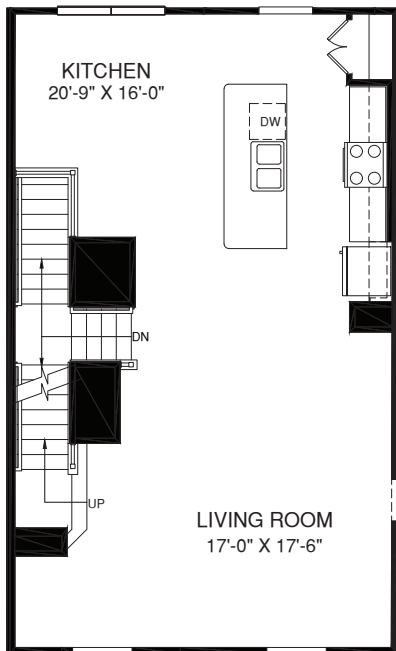

BASEMENT LEVEL ENTRY WITH FRONT GARAGE

UPPER LEVEL

OPT. OWNER'S BATH SHOWER ALT. LAYOUT

OPT. SLIDING GLASS DOOR W/ WINDOW

LOWER LEVEL

OPT. SLIDING GLASS DOOR

MAIN LEVEL

OPT. UPGRADE KITCHEN

OPT. POWDER ROOM