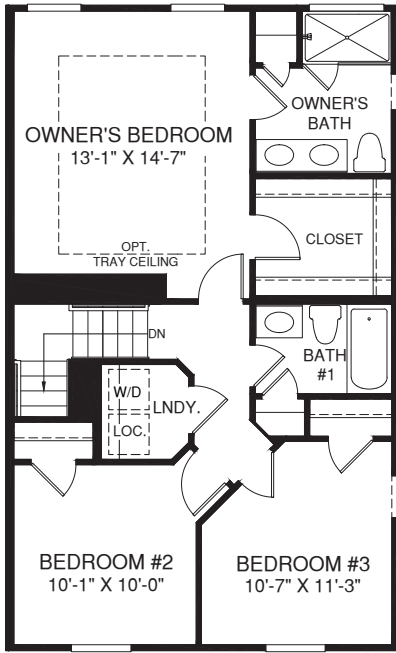

BASEMENT LEVEL ENTRY WITH FRONT GARAGE

UPPER LEVEL

OPT. OWNER'S BATH SHOWER ALT. LAYOUT

OPT. SLIDING GLASS DOOR W/ WINDOW

LOWER LEVEL

OPT. SLIDING GLASS DOOR

MAIN LEVEL

OPT. UPGRADE KITCHEN

OPT. POWDER ROOM