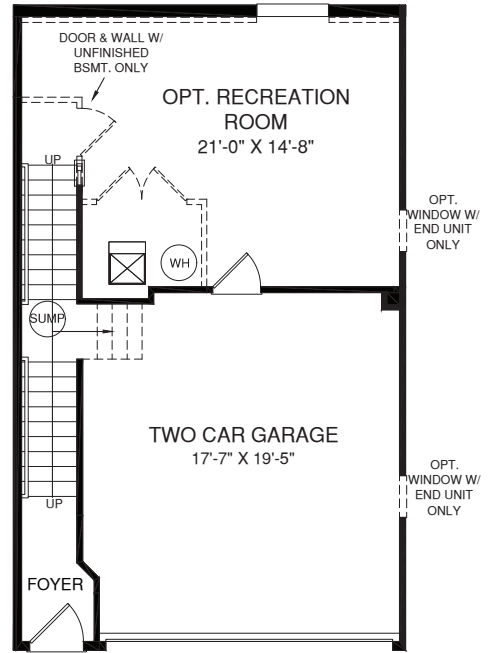

BASEMENT LEVEL ENTRY WITH FRONT GARAGE

UPPER LEVEL

OPT. OWNER'S BATH SHOWER ALT. LAYOUT

OPT. SLIDING GLASS DOOR W/ WINDOW

LOWER LEVEL

OPT. SLIDING GLASS DOOR

MAIN LEVEL

OPT. UPGRADE KITCHEN