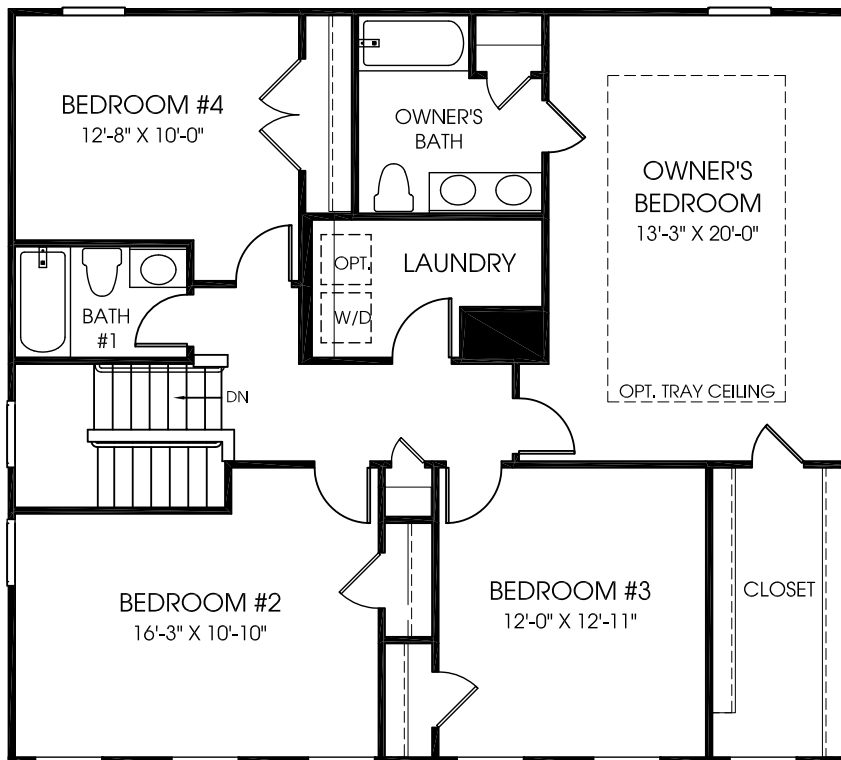

Venice

MAIN LEVEL

Although all illustrations and specifications are believed correct at the time of publication, the right is reserved to make changes, without notice or obligation. Windows, doors, ceilings, and room sizes may vary depending on the options and elevations selected. Optional items indicated are available at additional cost. This brochure is for illustrative purposes only and not part of a legal contract. It is recommended that the architectural blueprints be reserved for further clarification of features. Not all features are shown. Please ask our Sales and Marketing Representative for complete information.

UPPER LEVEL

OPT. OWNER'S BATH
W/ SHOWER

OPT. OWNER'S BATH
W/ SOAKING TUB & SHOWER

PLEASE NOTE THAT WINDOW PLACEMENT AND COUNT VARY BY ELEVATION SELECTED. SEE PRINTS TO VIEW WINDOW PLACEMENT BEFORE CHOOSING YOUR ELEVATION.

LOWER LEVEL