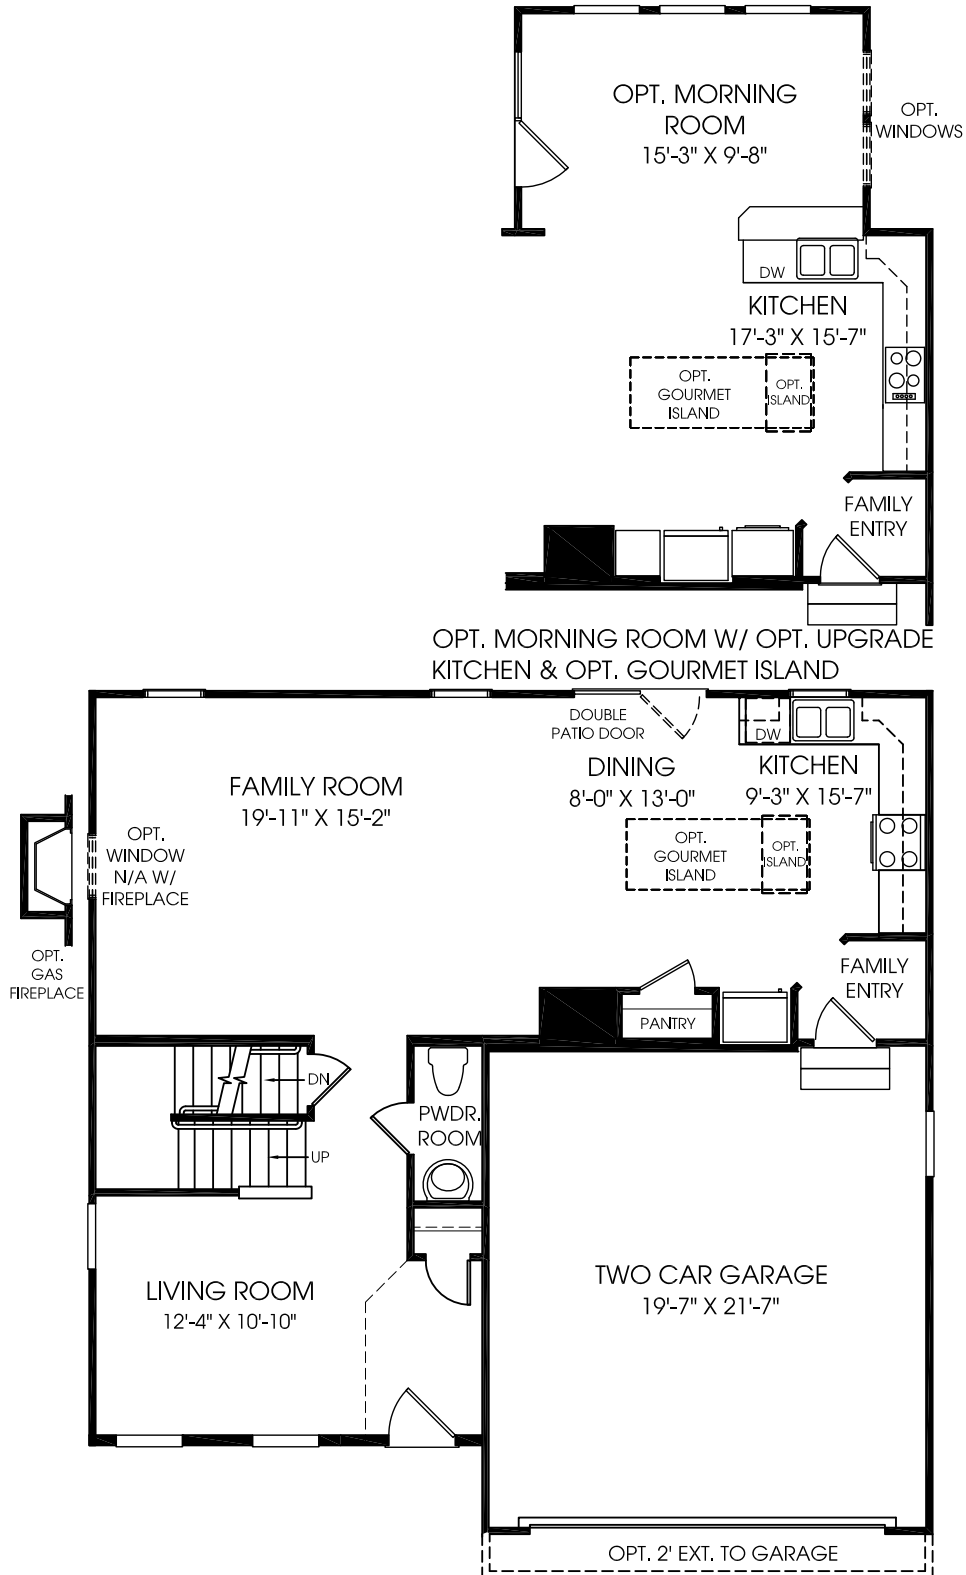

Venice

MAIN LEVEL

Although all illustrations and specifications are believed correct at the time of publication, the right is reserved to make changes, without notice or obligation. Windows, doors, ceilings, and room sizes may vary depending on the options and elevations selected. Optional items indicated are available at additional cost. This brochure is for illustrative purposes only and not part of a legal contract. It is recommended that the architectural blueprints be reserved for further clarification of features. Not all features are shown. Please ask our Sales and Marketing Representative for complete information.

UPPER LEVEL

OPT. OWNER'S BATH
W/ SHOWER

OPT. OWNER'S BATH
W/ SOAKING TUB & SHOWER

PLEASE NOTE THAT WINDOW PLACEMENT AND COUNT VARY BY ELEVATION SELECTED. SEE PRINTS TO VIEW WINDOW PLACEMENT BEFORE CHOOSING YOUR ELEVATION.

LOWER LEVEL