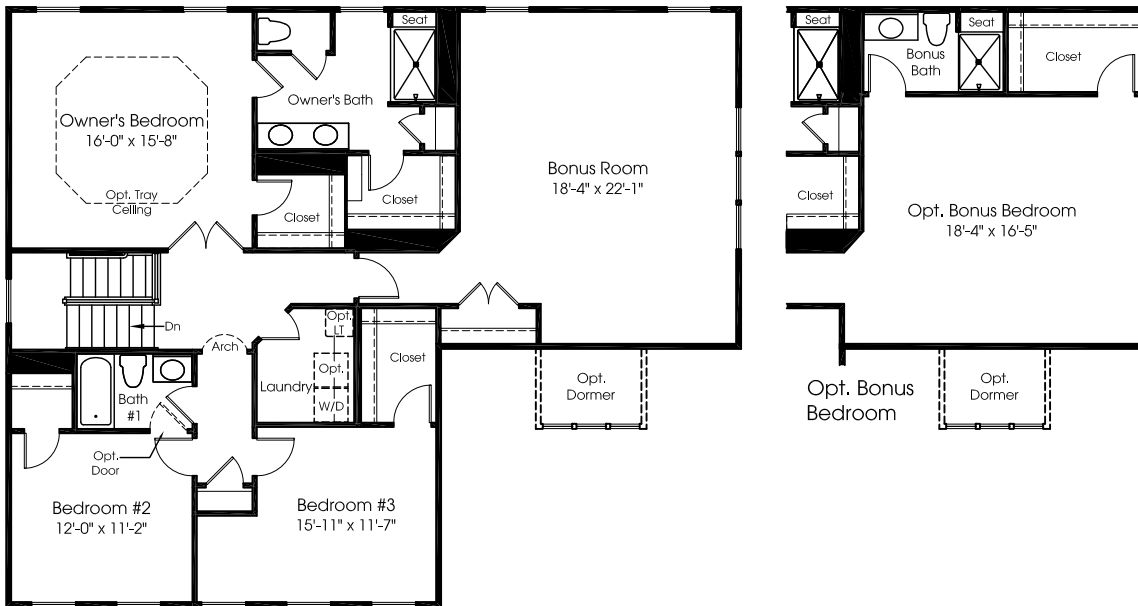

## MAIN LEVEL

Although all illustrations and specifications are believed correct at the time of publication, the right is reserved to make changes, without notice or obligation. Windows, doors, ceilings, and room sizes may vary depending on the options and elevations selected. Optional items indicated are available at additional cost. This brochure is for illustrative purposes only and not part of a legal contract. It is recommended that the architectural blueprints be reserved for further clarification of features. Not all features are shown. Please ask our Sales and Marketing Representative for complete information.

UPPER LEVEL

Opt. Owner's Bathroom w/  
Soaking Tub & Shower w/  
Bonus Room or Bonus Bedroom

Opt. Three Bedroom w/ Bonus Room

Opt. Owner's Bathroom  
w/ Soaking Tub & Shower

Opt. Bath #2 w/ Standard Tub  
(Only Available w/ Bonus Room or Bonus Bedroom)