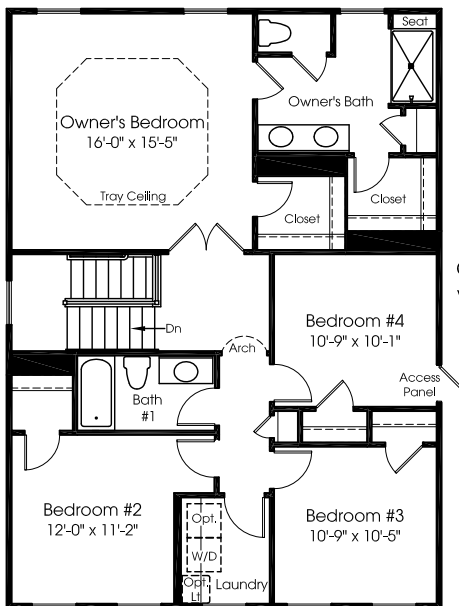

## MAIN LEVEL

Although all illustrations and specifications are believed correct at the time of publication, the right is reserved to make changes, without notice or obligation. Windows, doors, ceilings, and room sizes may vary depending on the options and elevations selected. Optional items indicated are available at additional cost. This brochure is for illustrative purposes only and not part of a legal contract. It is recommended that the architectural blueprints be reserved for further clarification of features. Not all features are shown. Please ask our Sales and Marketing Representative for complete information.

UPPER LEVEL

Opt. Owner's Bathroom w/  
Soaking Tub & Shower w/  
Bonus Room or Bonus Bedroom

Opt. Three Bedroom w/ Bonus Room

Opt. Owner's Bathroom  
w/ Soaking Tub & Shower

Opt. Bath #2 w/ Standard Tub  
(Only Available w/ Bonus Room or Bonus Bedroom)