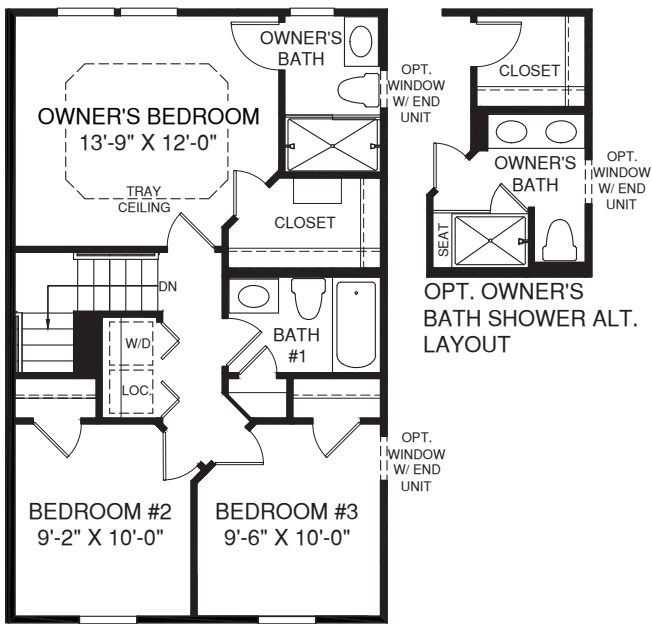

UPPER LEVEL