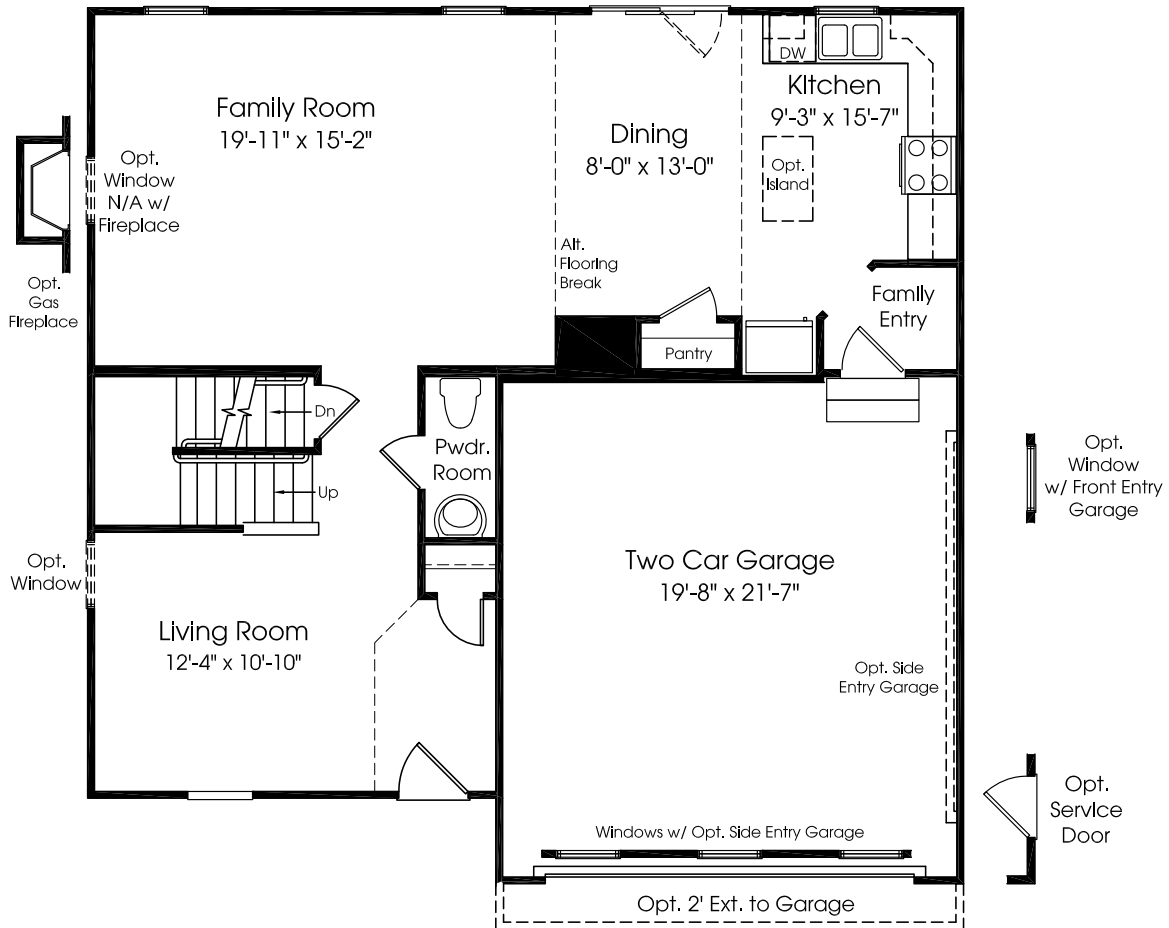

Venice

MAIN LEVEL

Although all illustrations and specifications are believed correct at the time of publication, the right is reserved to make changes, without notice or obligation. Windows, doors, ceilings, and room sizes may vary depending on the options and elevations selected. Optional items indicated are available at additional cost. This brochure is for illustrative purposes only and not part of a legal contract. It is recommended that the architectural blueprints be reserved for further clarification of features. Not all features are shown. Please ask our Sales and Marketing Representative for complete information.

UPPER LEVEL

Opt. Owner's Bath
w/ Shower

Opt. Upgrade
Owner's Bath

Opt. Alt. Upgrade
Owner's Bath

LOWER LEVEL

OTHER CUSTOMIZING OPTIONS
MAY BE AVAILABLE.
PLEASE SEE SALES & MARKETING
REPRESENTATIVE FOR DETAILS.