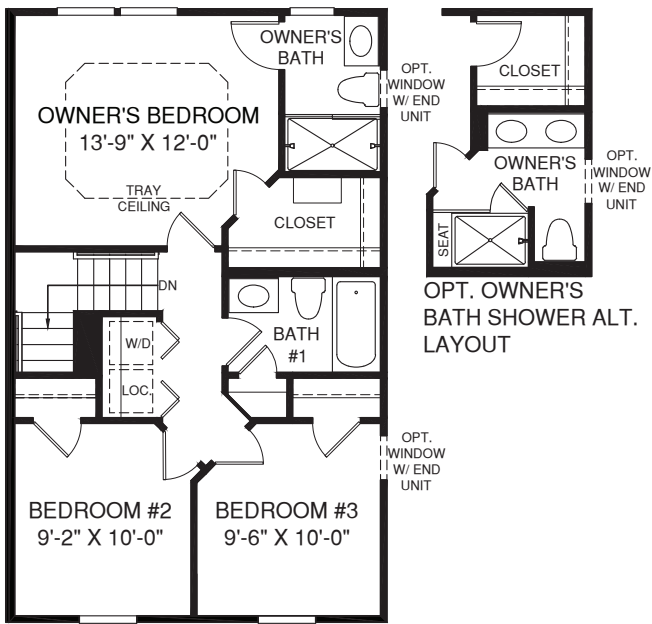

OPT. POWDER ROOM

LOWER LEVEL