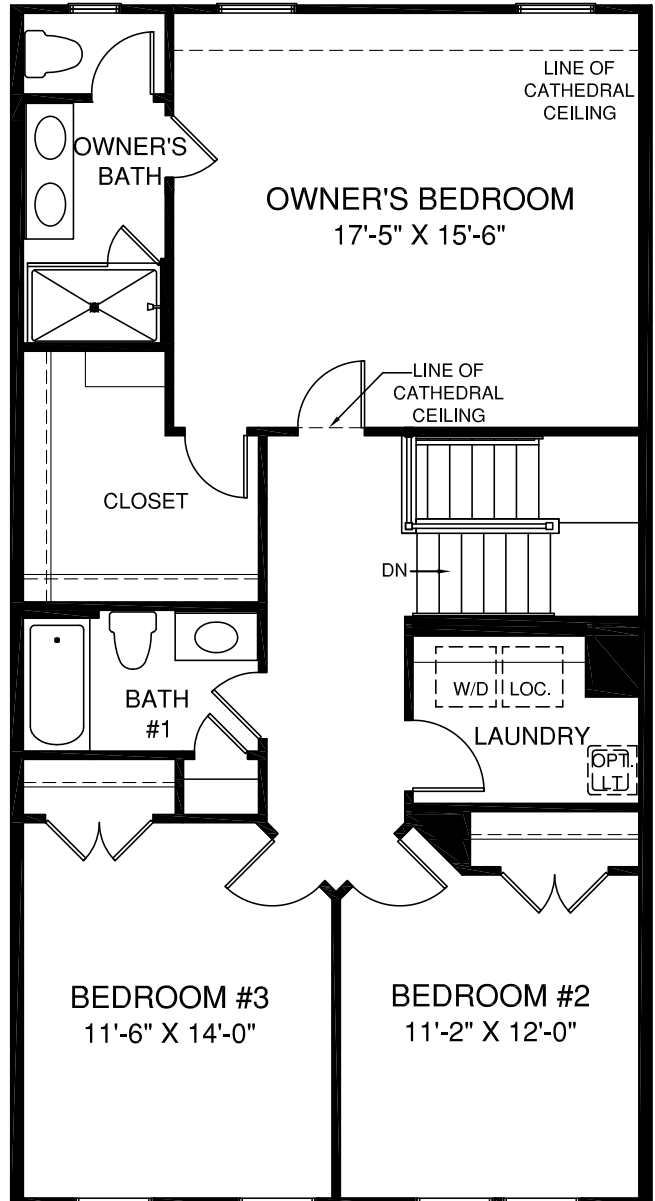

Waldorf

MAIN LEVEL

Although all illustrations and specifications are believed correct at the time of publication, the right is reserved to make changes, without notice or obligation. Windows, doors, ceilings, and room sizes may vary depending on the options and elevations selected. Optional items indicated are available at additional cost. This brochure is for illustrative purposes only and not part of a legal contract. It is recommended that the architectural blueprints be reserved for further clarification of features. Not all features are shown. Please ask our Sales and Marketing Representative for complete information.

UPPER LEVEL

OPT. OWNER'S BATH W/ ROMAN SHOWER

OPT. OWNER'S BATH W/ SOAKING TUB & SHOWER

LOWER LEVEL

OPT. SLIDING GLASS DOOR