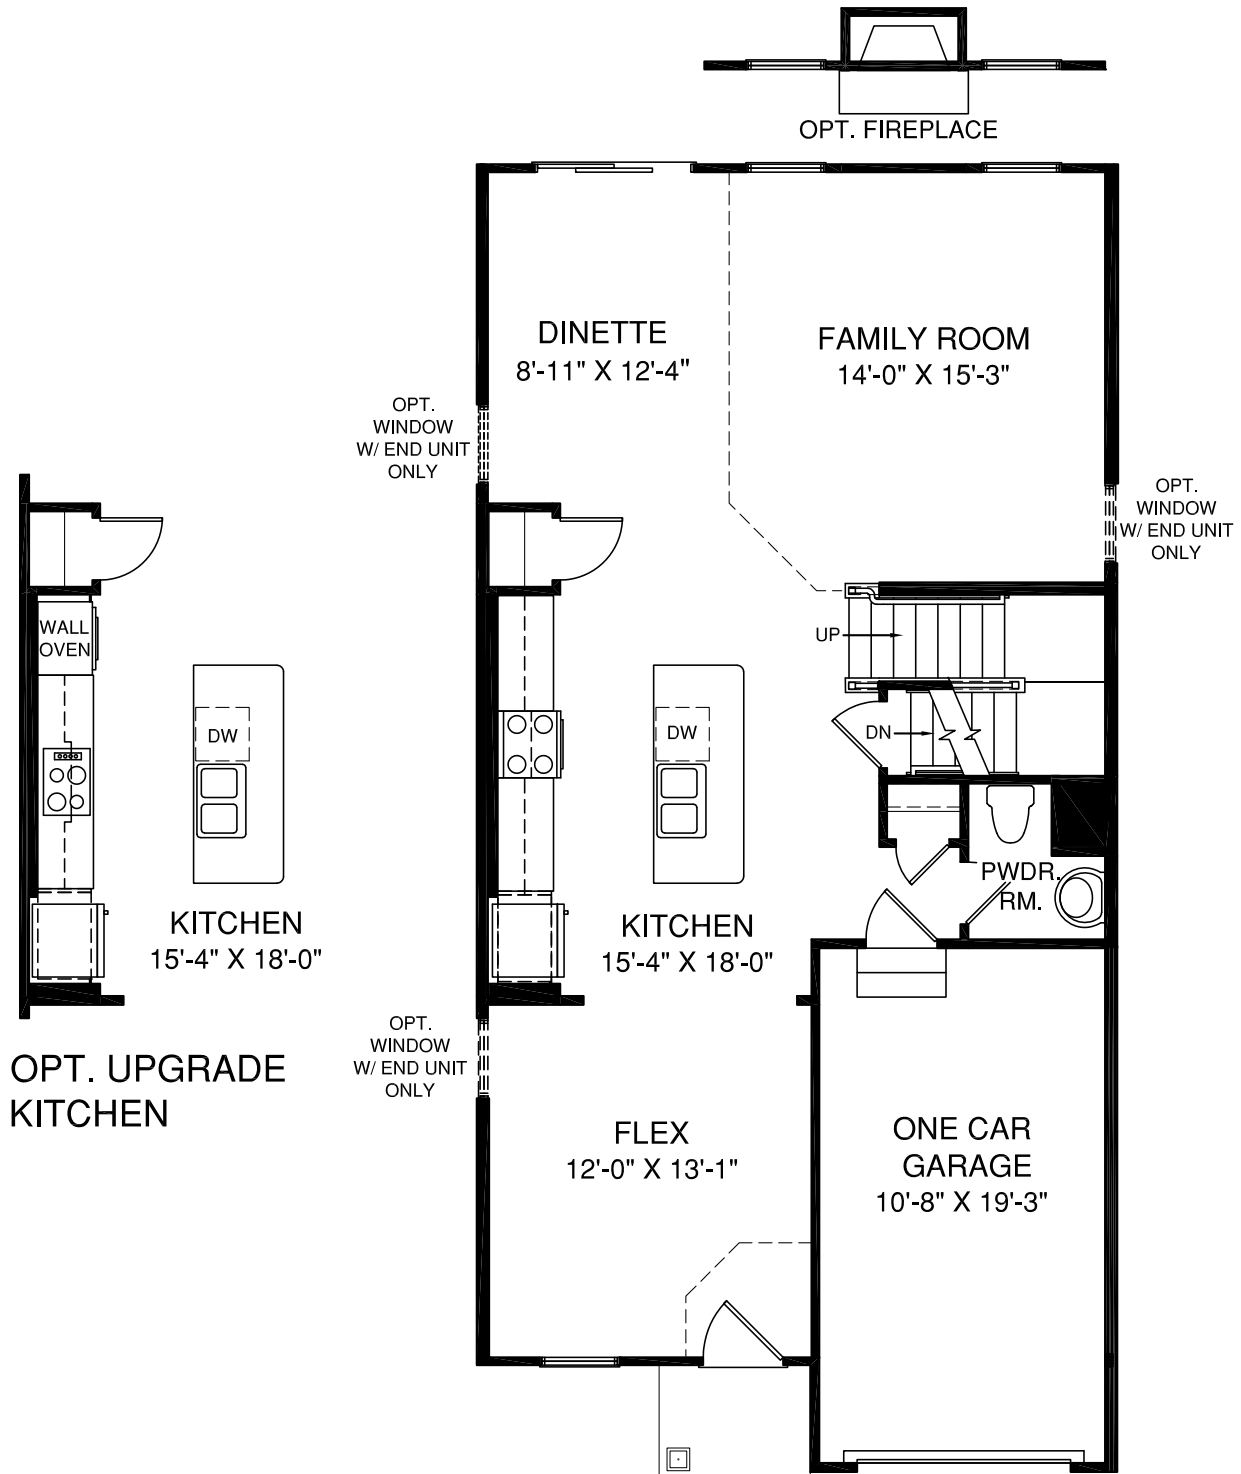

Waldorf

MAIN LEVEL

Although all illustrations and specifications are believed correct at the time of publication, the right is reserved to make changes, without notice or obligation. Windows, doors, ceilings, and room sizes may vary depending on the options and elevations selected. Optional items indicated are available at additional cost. This brochure is for illustrative purposes only and not part of a legal contract. It is recommended that the architectural blueprints be reserved for further clarification of features. Not all features are shown. Please ask our Sales and Marketing Representative for complete information.

UPPER LEVEL

OPT. OWNER'S BATH W/ ROMAN SHOWER

OPT. OWNER'S BATH W/ SOAKING TUB & SHOWER

LOWER LEVEL

OPT. SLIDING GLASS DOOR