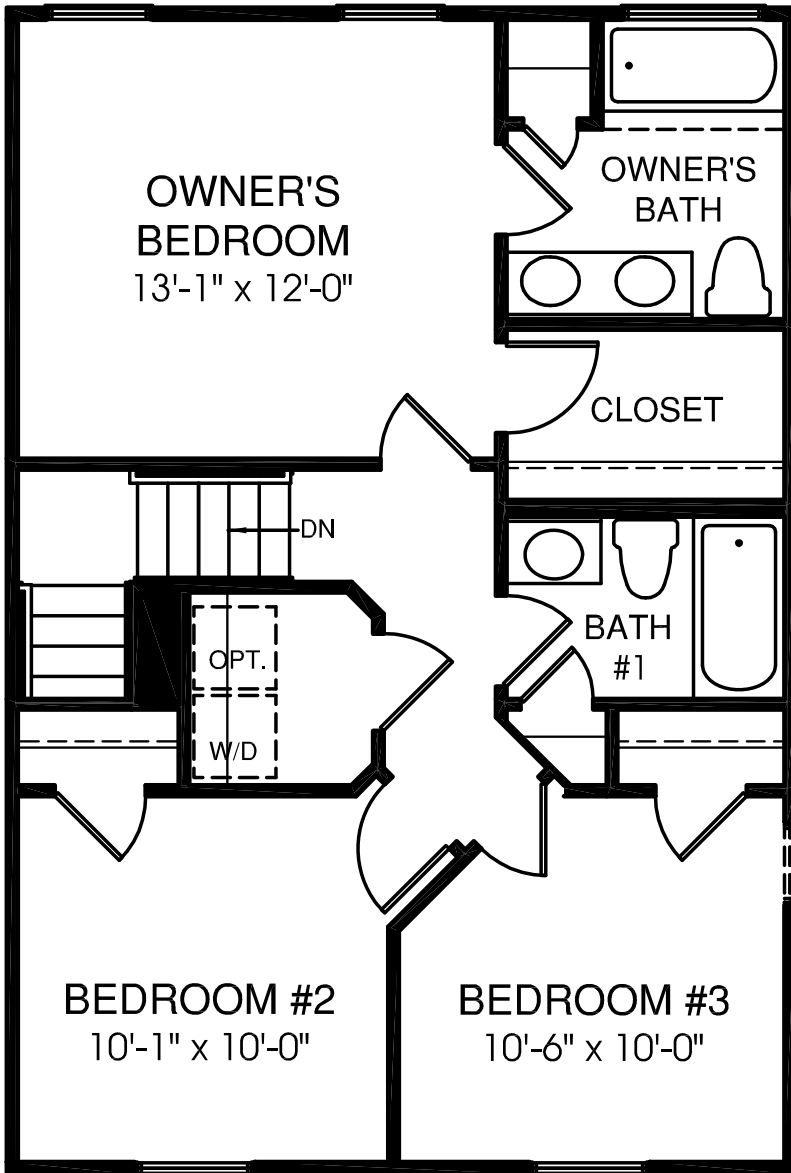

Brahms

MAIN LEVEL

Although all illustrations and specifications are believed correct at the time of publication, the right is reserved to make changes, without notice or obligation. Windows, doors, ceilings, and room sizes may vary depending on the options and elevations selected. Optional items indicated are available at additional cost. This brochure is for illustrative purposes only and not part of a legal contract. It is recommended that the architectural blueprints be reserved for further clarification of features. Not all features are shown. Please ask our Sales and Marketing Representative for complete information.

UPPER LEVEL

OPT. OWNER'S BATH W/ SHOWER

OPT. WDW
W/ END UNIT
ONLY

LOWER LEVEL