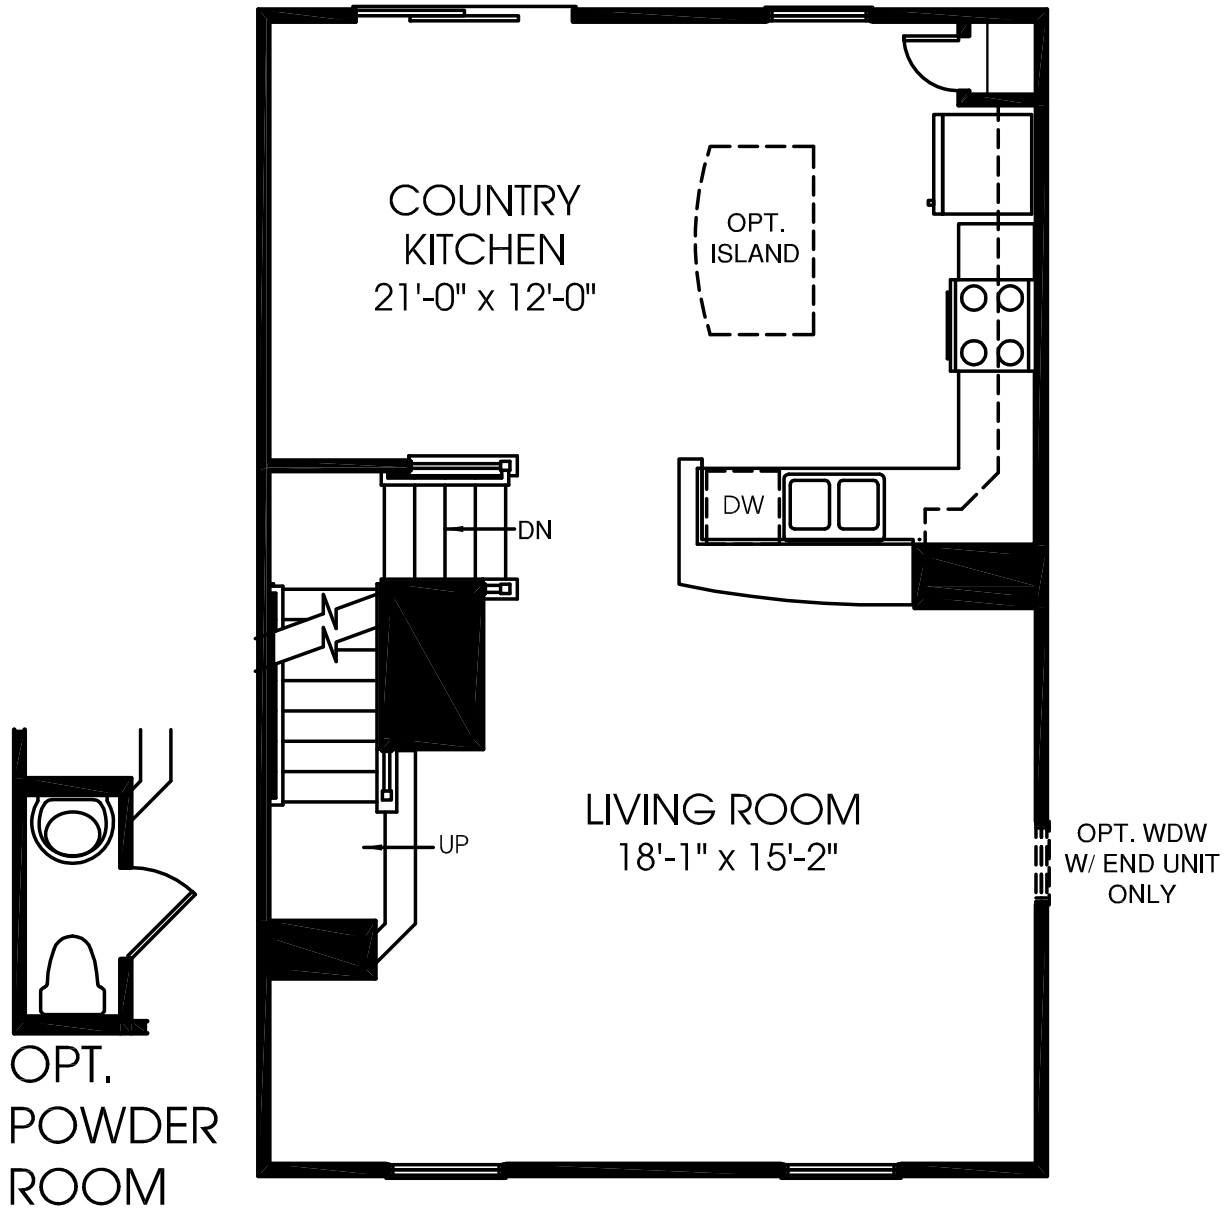

Brahms

MAIN LEVEL

Although all illustrations and specifications are believed correct at the time of publication, the right is reserved to make changes, without notice or obligation. Windows, doors, ceilings, and room sizes may vary depending on the options and elevations selected. Optional items indicated are available at additional cost. This brochure is for illustrative purposes only and not part of a legal contract. It is recommended that the architectural blueprints be reserved for further clarification of features. Not all features are shown. Please ask our Sales and Marketing Representative for complete information.

UPPER LEVEL

OPT. OWNER'S BATH W/ SHOWER

OPT. WDW
W/ END UNIT
ONLY

LOWER LEVEL