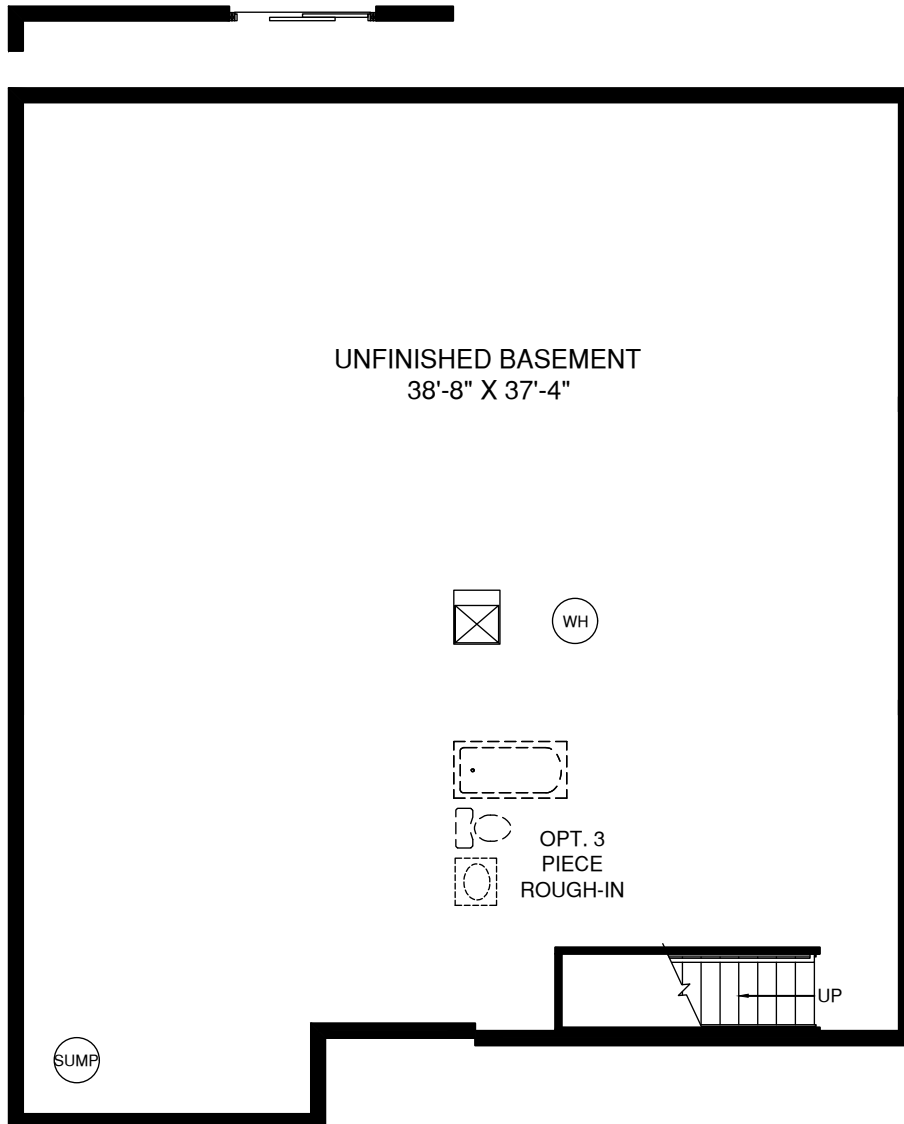

DOMINICA

OPT. CERAMIC SHOWER W/ SEAT

RyanHomes.com

Although all illustrations and specifications are believed correct at the time of publication, accuracy cannot be guaranteed. The right is reserved to make changes, without notice or obligation. Windows, doors, ceilings and room sizes may vary depending on the options and elevations selected. Optional items are available at additional cost. This brochure is for illustrative purposes only and not part of a legal contract. Floor plan shown for Elevation A unless otherwise noted.

RY0617DOMI01B5MT

DOMINICA

OPT. SLIDING GLASS DOOR

RyanHomes.com

Although all illustrations and specifications are believed correct at the time of publication, accuracy cannot be guaranteed. The right is reserved to make changes, without notice or obligation. Windows, doors, ceilings and room sizes may vary depending on the options and elevations selected. Optional items are available at additional cost. This brochure is for illustrative purposes only and not part of a legal contract. Floor plan shown for Elevation A unless otherwise noted.