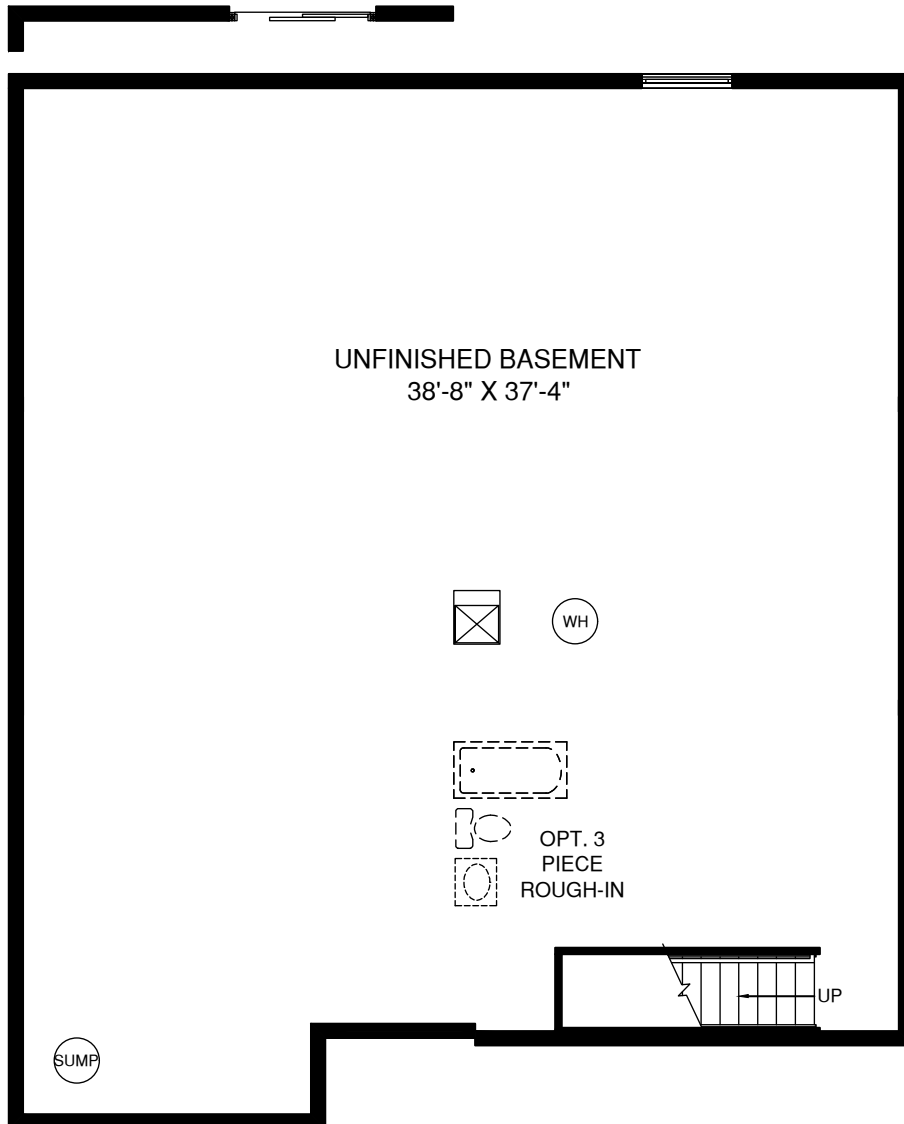

DOMINICA

RyanHomes.com

Although all illustrations and specifications are believed correct at the time of publication, accuracy cannot be guaranteed. The right is reserved to make changes, without notice or obligation. Windows, doors, ceilings and room sizes may vary depending on the options and elevations selected. Optional items are available at additional cost. This brochure is for illustrative purposes only and not part of a legal contract. Floor plan shown for Elevation A unless otherwise noted.

RY1018DOMI01B5MT

DOMINICA

OPT. SLIDING GLASS DOOR

UNFINISHED BASEMENT
38'-8" X 37'-4"

OPT. 3
PIECE
ROUGH-IN

RyanHomes.com

Although all illustrations and specifications are believed correct at the time of publication, accuracy cannot be guaranteed. The right is reserved to make changes, without notice or obligation. Windows, doors, ceilings and room sizes may vary depending on the options and elevations selected. Optional items are available at additional cost. This brochure is for illustrative purposes only and not part of a legal contract. Floor plan shown for Elevation A unless otherwise noted.