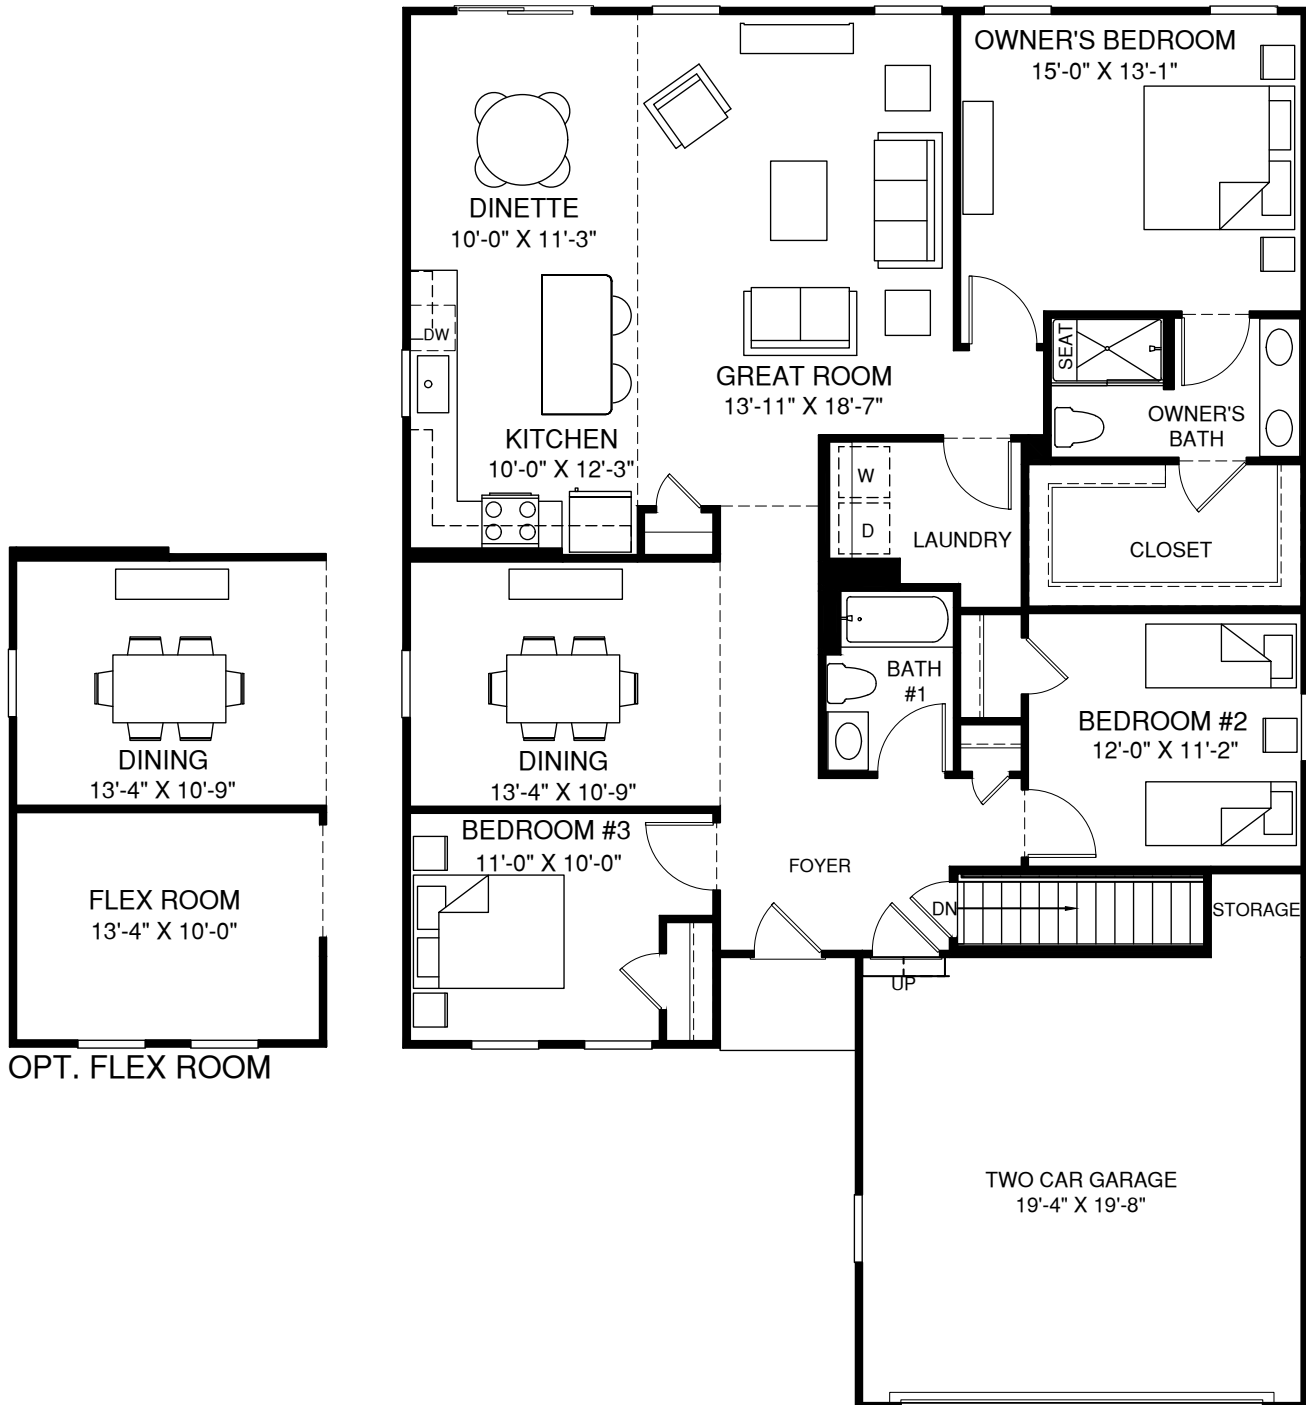

DOMINICA

RyanHomes.com

Although all illustrations and specifications are believed correct at the time of publication, accuracy cannot be guaranteed. The right is reserved to make changes, without notice or obligation. Windows, doors, ceilings and room sizes may vary depending on the options and elevations selected. Optional items are available at additional cost. This brochure is for illustrative purposes only and not part of a legal contract. Floor plan shown for Elevation A unless otherwise noted.

RY1018DOMI01B5MT

DOMINICA

OPT. SLIDING GLASS DOOR

UNFINISHED BASEMENT
38'-8" X 37'-4"

OPT. 3
PIECE
ROUGH-IN

RyanHomes.com

Although all illustrations and specifications are believed correct at the time of publication, accuracy cannot be guaranteed. The right is reserved to make changes, without notice or obligation. Windows, doors, ceilings and room sizes may vary depending on the options and elevations selected. Optional items are available at additional cost. This brochure is for illustrative purposes only and not part of a legal contract. Floor plan shown for Elevation A unless otherwise noted.