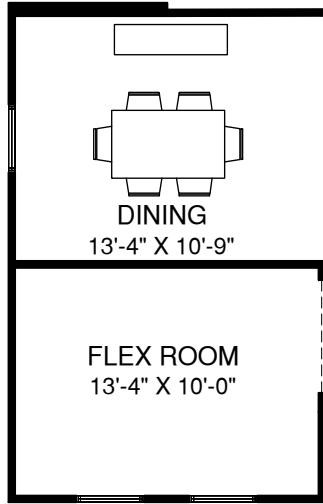

# DOMINICA

OPT. CERAMIC SHOWER W/ SEAT

OPT. FLEX ROOM