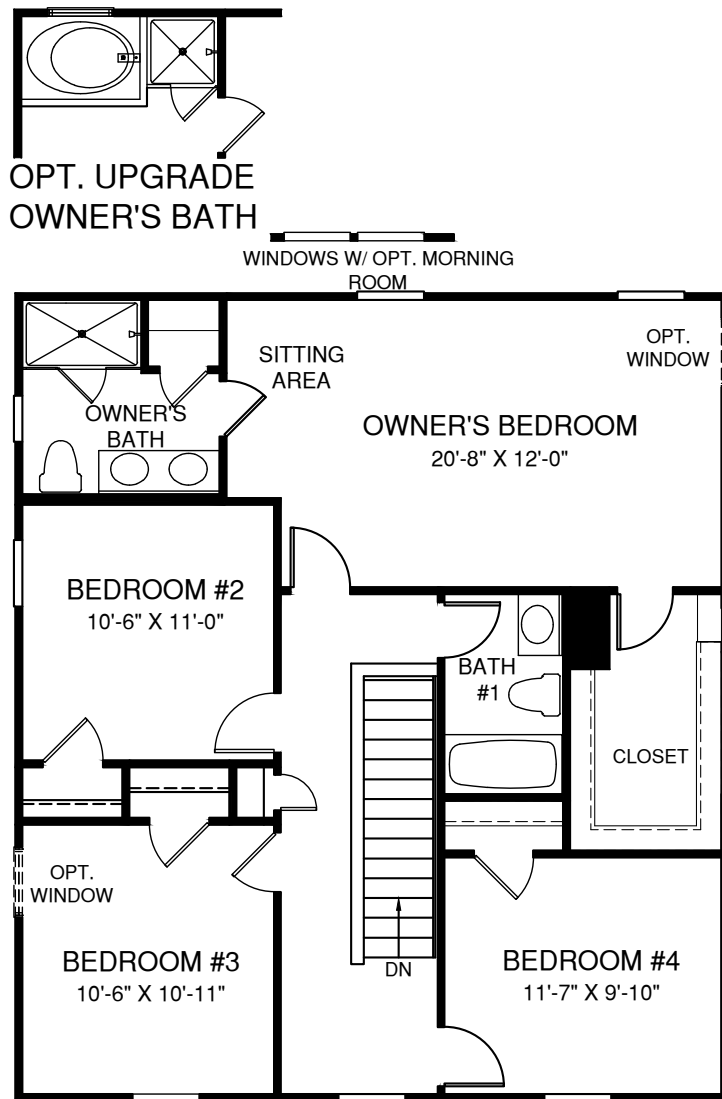

Florence

MAIN LEVEL

OPT. MORNING ROOM W/
OPT. UPGRADE KITCHEN

Although all illustrations and specifications are believed correct at the time of publication, the right is reserved to make changes, without notice or obligation. Windows, doors, ceilings, and room sizes may vary depending on the options and elevations selected. Optional items indicated are available at additional cost. This brochure is for illustrative purposes only and not part of a legal contract. It is recommended that the architectural blueprints be reserved for further clarification of features. Not all features are shown. Please ask our Sales and Marketing Representative for complete information.

UPPER LEVEL

LOWER LEVEL