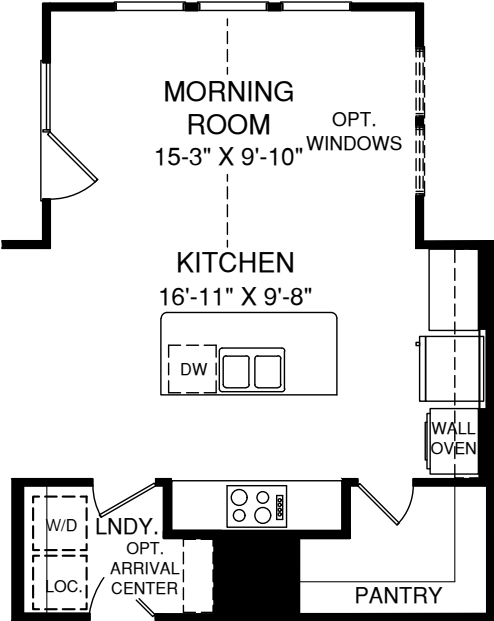

Florence

MAIN LEVEL

OPT. MORNING ROOM W/
OPT. UPGRADE KITCHEN

Although all illustrations and specifications are believed correct at the time of publication, the right is reserved to make changes, without notice or obligation. Windows, doors, ceilings, and room sizes may vary depending on the options and elevations selected. Optional items indicated are available at additional cost. This brochure is for illustrative purposes only and not part of a legal contract. It is recommended that the architectural blueprints be reserved for further clarification of features. Not all features are shown. Please ask our Sales and Marketing Representative for complete information.

UPPER LEVEL

LOWER LEVEL