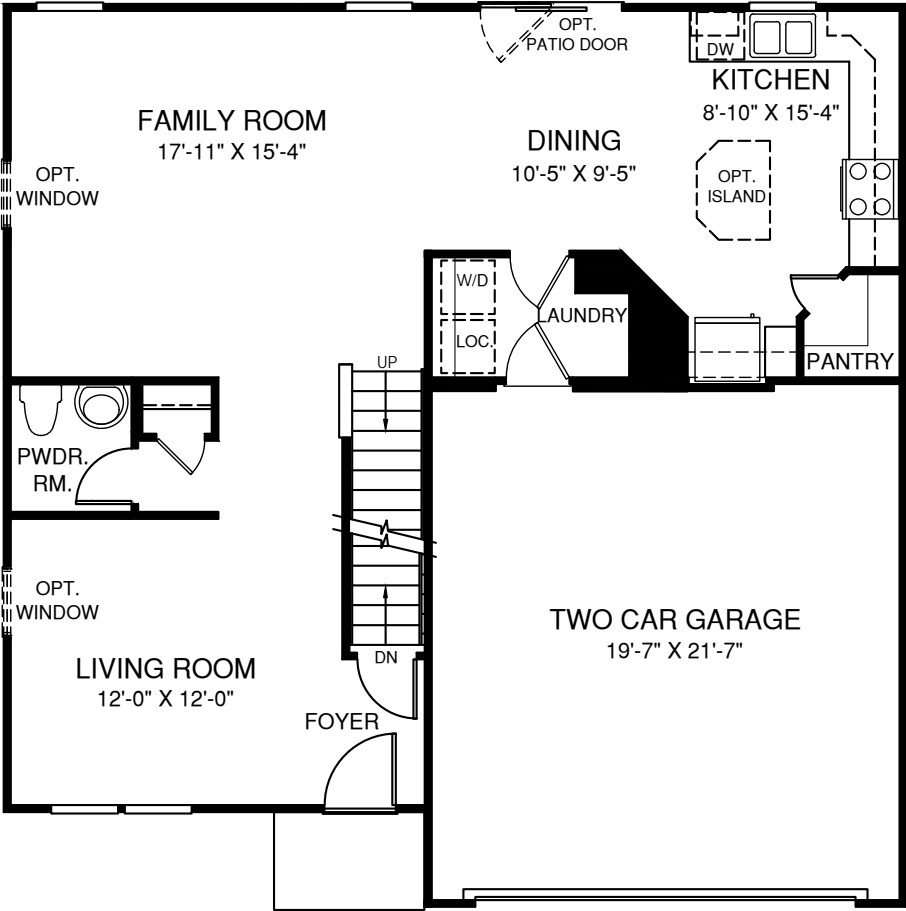

Florence

MAIN LEVEL

OPT. MORNING ROOM W/
OPT. UPGRADE KITCHEN

Although all illustrations and specifications are believed correct at the time of publication, the right is reserved to make changes, without notice or obligation. Windows, doors, ceilings, and room sizes may vary depending on the options and elevations selected. Optional items indicated are available at additional cost. This brochure is for illustrative purposes only and not part of a legal contract. It is recommended that the architectural blueprints be reserved for further clarification of features. Not all features are shown. Please ask our Sales and Marketing Representative for complete information.

UPPER LEVEL

LOWER LEVEL