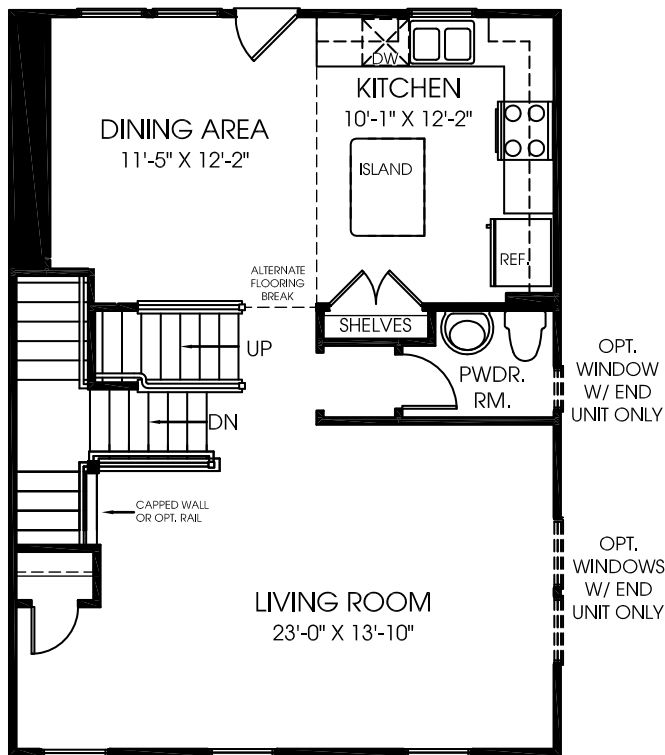

Wexford

MAIN LEVEL

OPT. 4' EXTENSION

UPPER LEVEL

OPT. OWNER'S BATH W/
SOAKING TUB & SHOWER

OPT. OWNER'S BATH
W/ SHOWER

OPT. STACKABLE
WASHER AND DRYER

OPT. 4' EXTENSION

LOWER LEVEL