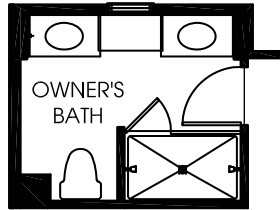

Wexford

MAIN LEVEL

OPT. 4' EXTENSION

UPPER LEVEL

OPT. OWNER'S BATH W/
SOAKING TUB & SHOWER

OPT. OWNER'S BATH
W/ SHOWER

OPT. STACKABLE
WASHER AND DRYER

OPT. 4' EXTENSION

LOWER LEVEL