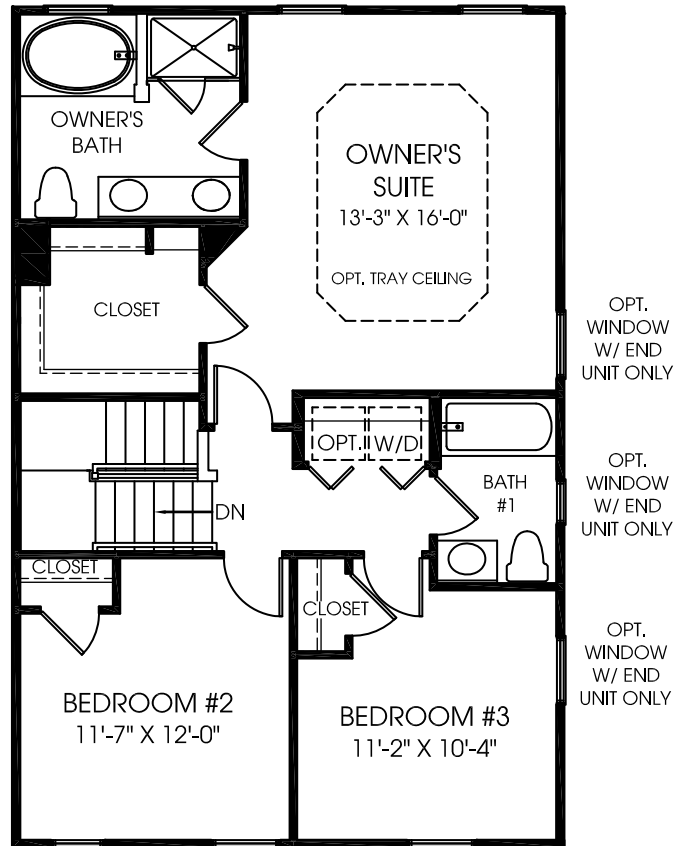

Wexford

MAIN LEVEL

OPT. 4' EXTENSION

UPPER LEVEL

OPT. OWNER'S BATH W/
SOAKING TUB & SHOWER

OPT. OWNER'S BATH
W/ SHOWER

OPT. STACKABLE
WASHER AND DRYER

OPT. 4' EXTENSION

LOWER LEVEL