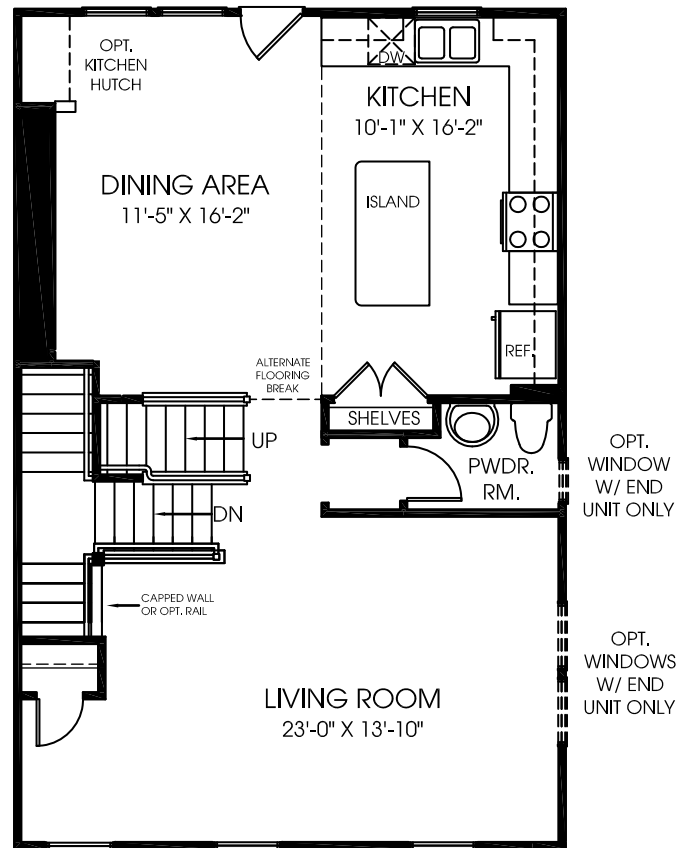

Wexford

MAIN LEVEL

OPT. 4' EXTENSION

UPPER LEVEL

OPT. OWNER'S BATH W/
SOAKING TUB & SHOWER

OPT. OWNER'S BATH
W/ SHOWER

OPT. STACKABLE
WASHER AND DRYER

OPT. 4' EXTENSION

LOWER LEVEL