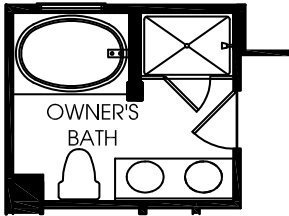

Wexford

MAIN LEVEL

OPT. 4' EXTENSION

UPPER LEVEL

OPT. OWNER'S BATH W/
SOAKING TUB & SHOWER

OPT. OWNER'S BATH
W/ SHOWER

OPT. STACKABLE
WASHER AND DRYER

OPT. 4' EXTENSION

LOWER LEVEL