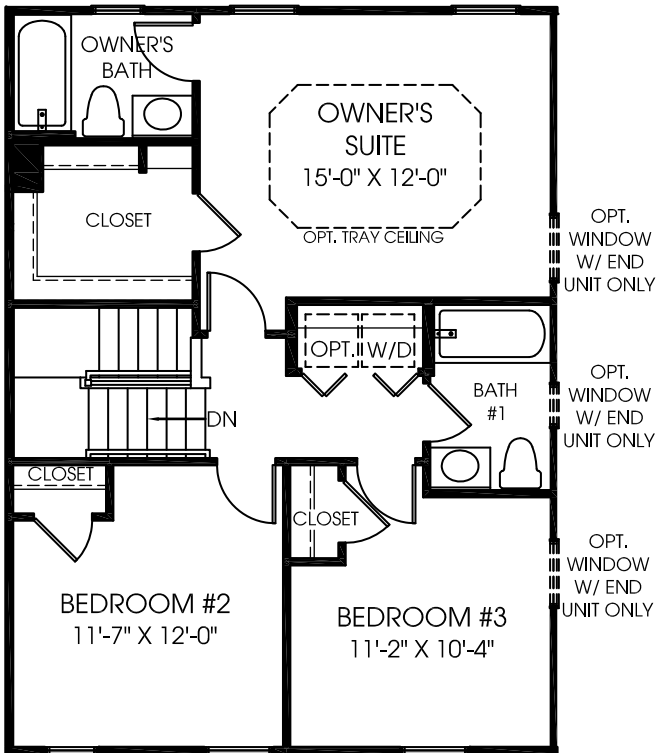

Wexford

MAIN LEVEL

OPT. 4' EXTENSION

UPPER LEVEL

OPT. OWNER'S BATH W/
SOAKING TUB & SHOWER

OPT. OWNER'S BATH
W/ SHOWER

OPT. STACKABLE
WASHER AND DRYER

OPT. 4' EXTENSION

LOWER LEVEL