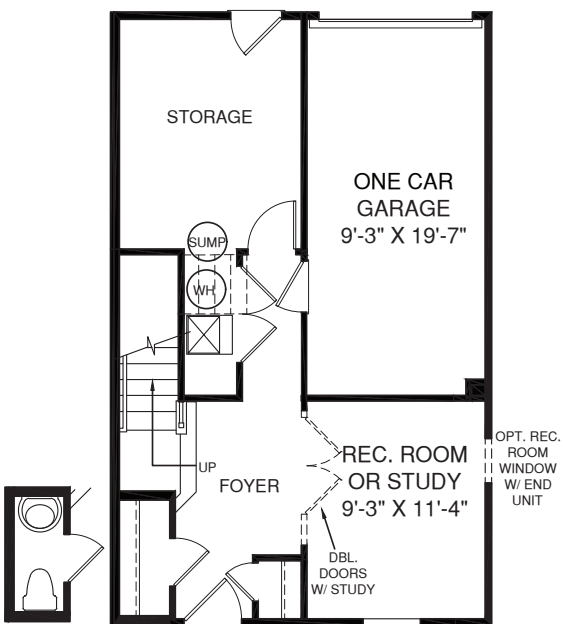

OPT. POWDER ROOM

LOWER LEVEL

RY0319BEE0EV02BLR