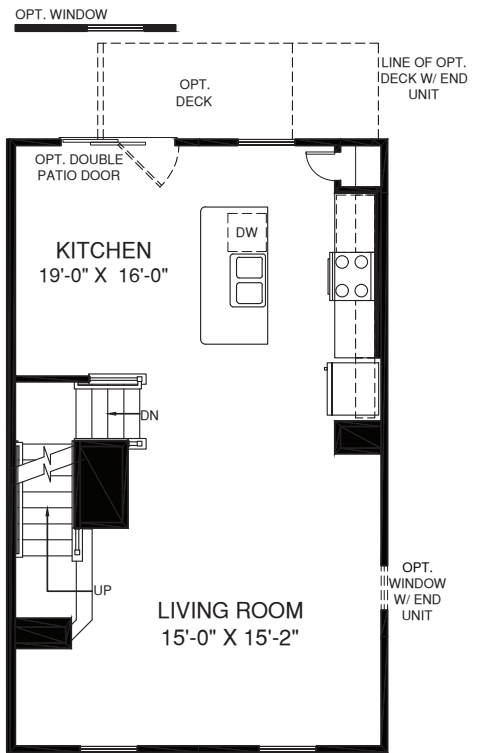

BEETHOVEN

UPPER LEVEL

MAIN LEVEL

LOWER LEVEL

RY0319BEE0EV02BLR