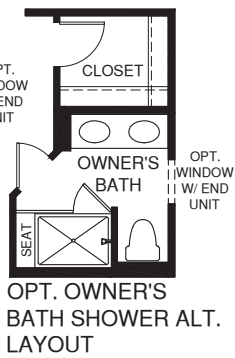

BEETHOVEN

UPPER LEVEL

MAIN LEVEL

LOWER LEVEL

RY0319BEE0EV02BLR