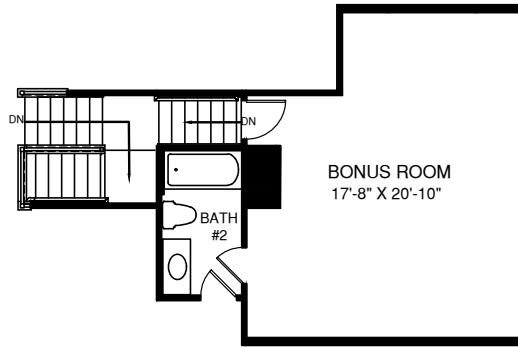

OPT. MORNING ROOM SHOWN W/ OPT. 4' STUDY EXT.

OPT. BEDROOM FIRST FLOOR

OPT. LIBRARY

UPPER LEVEL

OPT. BONUS ROOM

OPT. UPGRADE OWNER'S BATH
(ONLY AVAIL W/ 4' OPT. STUDY OR OPT. FIRST FLOOR BEDROOM BELOW)

4 BEDROOM W/ CLOSED FOYER

4 BEDROOM W/ OPEN FOYER

LOWER LEVEL