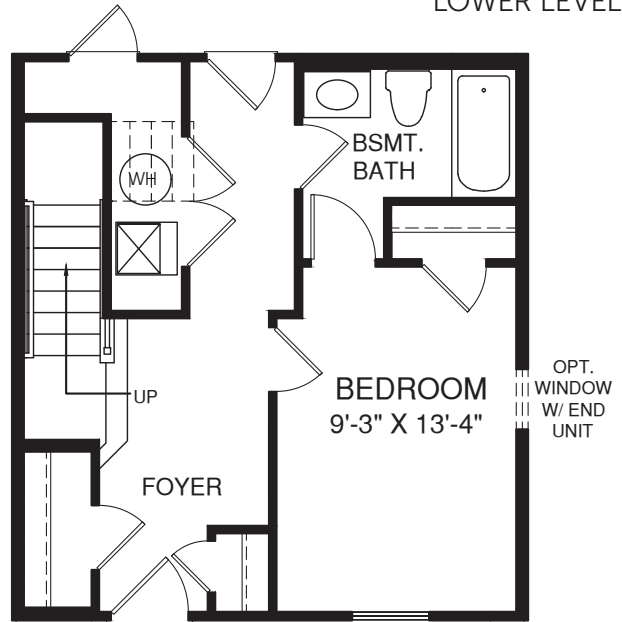

Strauss

MAIN LEVEL

Although all illustrations and specifications are believed correct at the time of publication, the right is reserved to make changes, without notice or obligation. Windows, doors, ceilings, and room sizes may vary depending on the options and elevations selected. Optional items indicated are available at additional cost. This brochure is for illustrative purposes only and not part of a legal contract. It is recommended that the architectural blueprints be reserved for further clarification of features. Not all features are shown. Please ask our Sales and Marketing Representative for complete information.

UPPER LEVEL & ATTIC

LOWER LEVEL

OPT.
POWDER
ROOM

OPT. BEDROOM

OPT. STUDY