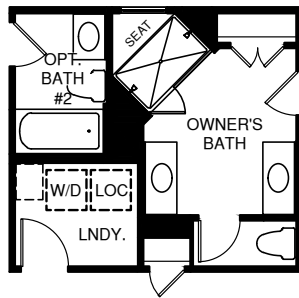

UPPER LEVEL

OPT. OWNER'S BATH W/
ROMAN SHOWER SHOWN
W/ OPT. BATH #2

OPT. OWNER'S
BATH W/ SOAKING
TUB & SHOWER

OPT. OWNER'S BATH W/
SOAKING TUB & SHOWER
SHOWN W/ OPT. BATH #2

OPT. OWNER'S
BATH W/ ROMAN
SHOWER

OPT. BATH
#1 ALT.
LAYOUT

OPT. BONUS ROOM

LOWER LEVEL