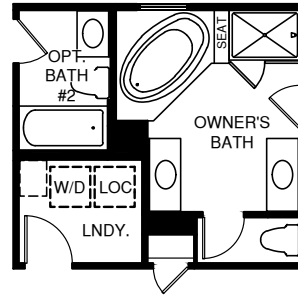

UPPER LEVEL

OPT. OWNER'S BATH W/
ROMAN SHOWER SHOWN
W/ OPT. BATH #2

OPT. OWNER'S
BATH W/ SOAKING
TUB & SHOWER

OPT. OWNER'S BATH W/
SOAKING TUB & SHOWER
SHOWN W/ OPT. BATH #2

OPT. OWNER'S
BATH W/ ROMAN
SHOWER

OPT. BATH
#1 ALT.
LAYOUT

OPT. BONUS ROOM

LOWER LEVEL