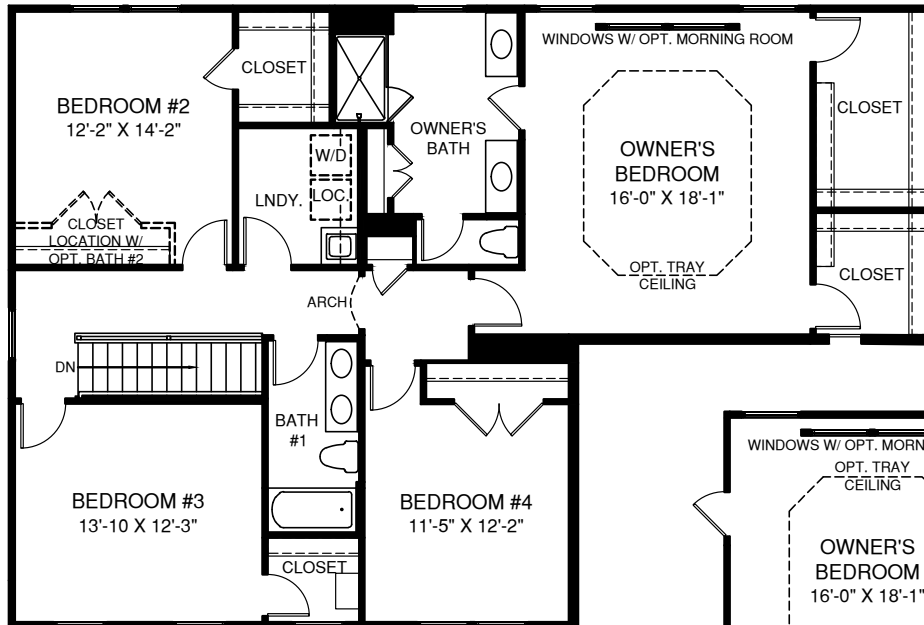

UPPER LEVEL

OPT. OWNER'S BATH W/  
ROMAN SHOWER SHOWN  
W/ OPT. BATH #2

OPT. OWNER'S  
BATH W/ SOAKING  
TUB & SHOWER

OPT. OWNER'S BATH W/  
SOAKING TUB & SHOWER  
SHOWN W/ OPT. BATH #2

OPT. OWNER'S  
BATH W/ ROMAN  
SHOWER

OPT. BATH  
#1 ALT.  
LAYOUT

OPT. BONUS ROOM

LOWER LEVEL