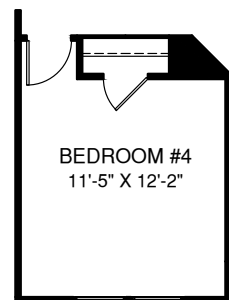

UPPER LEVEL

OPT. OWNER'S BATH W/  
ROMAN SHOWER SHOWN  
W/ OPT. BATH #2

OPT. OWNER'S  
BATH W/ SOAKING  
TUB & SHOWER

OPT. OWNER'S BATH W/  
SOAKING TUB & SHOWER  
SHOWN W/ OPT. BATH #2

OPT. OWNER'S  
BATH W/ ROMAN  
SHOWER

OPT. BATH  
#1 ALT.  
LAYOUT

OPT. BONUS ROOM

LOWER LEVEL