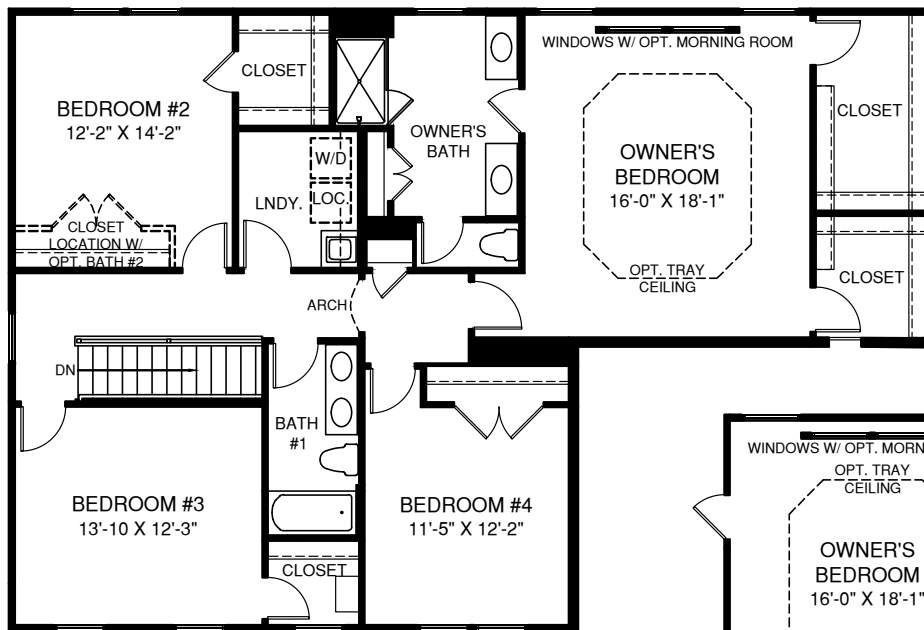

UPPER LEVEL

OPT. OWNER'S BATH W/
ROMAN SHOWER SHOWN
W/ OPT. BATH #2

OPT. OWNER'S
BATH W/ SOAKING
TUB & SHOWER

OPT. OWNER'S BATH W/
SOAKING TUB & SHOWER
SHOWN W/ OPT. BATH #2

OPT. OWNER'S
BATH W/ ROMAN
SHOWER

OPT. BATH
#1 ALT.
LAYOUT

OPT. BONUS ROOM

LOWER LEVEL