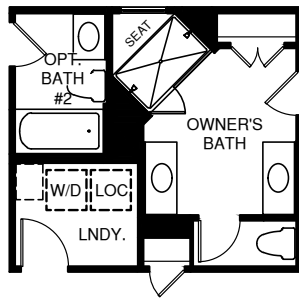

UPPER LEVEL

OPT. OWNER'S BATH W/  
ROMAN SHOWER SHOWN  
W/ OPT. BATH #2

OPT. OWNER'S  
BATH W/ SOAKING  
TUB & SHOWER

OPT. OWNER'S BATH W/  
SOAKING TUB & SHOWER  
SHOWN W/ OPT. BATH #2

OPT. OWNER'S  
BATH W/ ROMAN  
SHOWER

OPT. BATH  
#1 ALT.  
LAYOUT

OPT. BONUS ROOM

LOWER LEVEL