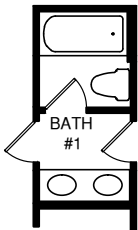

UPPER LEVEL

OPT. OWNER'S BATH W/
ROMAN SHOWER SHOWN
W/ OPT. BATH #2

OPT. OWNER'S
BATH W/ SOAKING
TUB & SHOWER

OPT. OWNER'S BATH W/
SOAKING TUB & SHOWER
SHOWN W/ OPT. BATH #2

OPT. OWNER'S
BATH W/ ROMAN
SHOWER

OPT. BATH
#1 ALT.
LAYOUT

OPT. BONUS ROOM

LOWER LEVEL