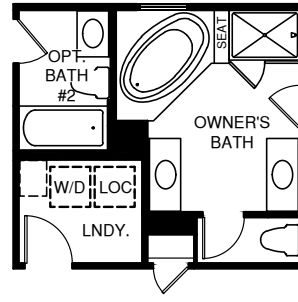

UPPER LEVEL

OPT. OWNER'S BATH W/  
ROMAN SHOWER SHOWN  
W/ OPT. BATH #2

OPT. OWNER'S  
BATH W/ SOAKING  
TUB & SHOWER

OPT. OWNER'S BATH W/  
SOAKING TUB & SHOWER  
SHOWN W/ OPT. BATH #2

OPT. OWNER'S  
BATH W/ ROMAN  
SHOWER

OPT. BATH  
#1 ALT.  
LAYOUT

OPT. BONUS ROOM

LOWER LEVEL