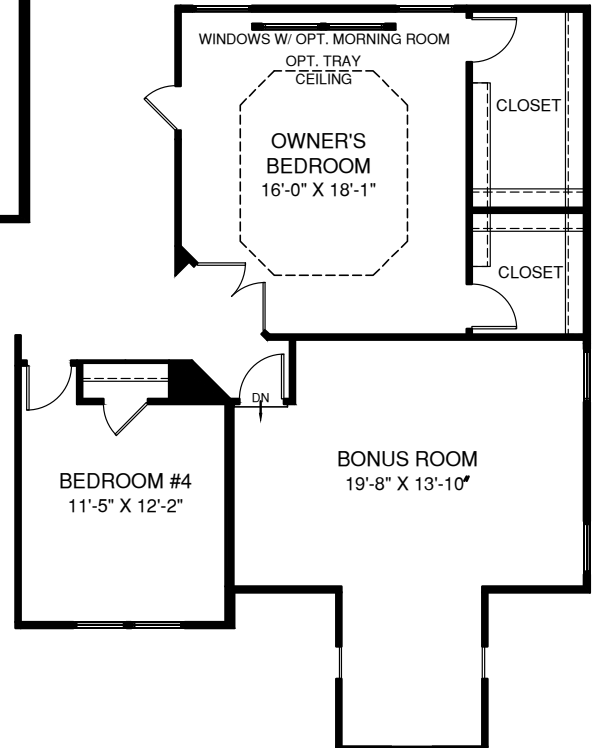

UPPER LEVEL

OPT. OWNER'S BATH W/
ROMAN SHOWER SHOWN
W/ OPT. BATH #2

OPT. OWNER'S
BATH W/ SOAKING
TUB & SHOWER

OPT. OWNER'S BATH W/
SOAKING TUB & SHOWER
SHOWN W/ OPT. BATH #2

OPT. OWNER'S
BATH W/ ROMAN
SHOWER

OPT. BATH
#1 ALT.
LAYOUT

OPT. BONUS ROOM

LOWER LEVEL