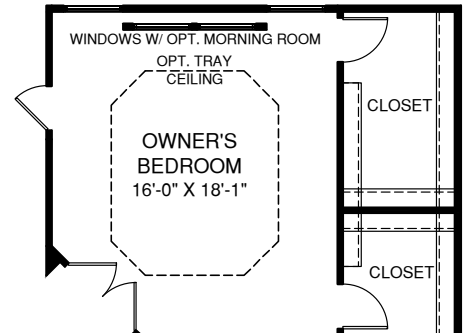

UPPER LEVEL

OPT. OWNER'S BATH W/  
ROMAN SHOWER SHOWN  
W/ OPT. BATH #2

OPT. OWNER'S  
BATH W/ SOAKING  
TUB & SHOWER

OPT. OWNER'S BATH W/  
SOAKING TUB & SHOWER  
SHOWN W/ OPT. BATH #2

OPT. OWNER'S  
BATH W/ ROMAN  
SHOWER

OPT. BATH  
#1 ALT.  
LAYOUT

OPT. BONUS ROOM

LOWER LEVEL