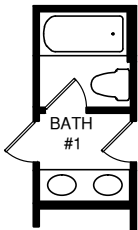

UPPER LEVEL

OPT. OWNER'S BATH W/  
ROMAN SHOWER SHOWN  
W/ OPT. BATH #2

OPT. OWNER'S  
BATH W/ SOAKING  
TUB & SHOWER

OPT. OWNER'S BATH W/  
SOAKING TUB & SHOWER  
SHOWN W/ OPT. BATH #2

OPT. OWNER'S  
BATH W/ ROMAN  
SHOWER

OPT. BATH  
#1 ALT.  
LAYOUT

OPT. BONUS ROOM

LOWER LEVEL