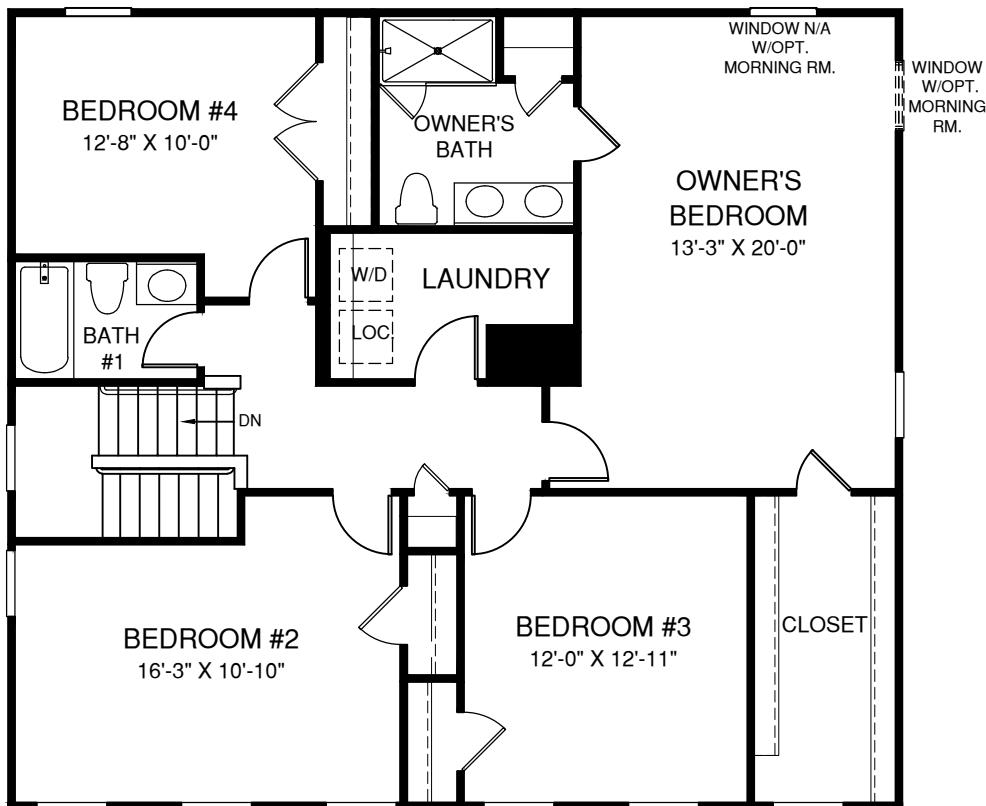

# Venice

MAIN LEVEL

Although all illustrations and specifications are believed correct at the time of publication, the right is reserved to make changes, without notice or obligation. Windows, doors, ceilings, and room sizes may vary depending on the options and elevations selected. Optional items indicated are available at additional cost. This brochure is for illustrative purposes only and not part of a legal contract. It is recommended that the architectural blueprints be reserved for further clarification of features. Not all features are shown. Please ask our Sales and Marketing Representative for complete information.

UPPER LEVEL

OPT. OWNER'S BATH  
W/ SOAKING TUB &  
SHOWER

PLEASE NOTE THAT WINDOW PLACEMENT AND COUNT VARY BY ELEVATION SELECTED. SEE PRINTS TO VIEW WINDOW PLACEMENT BEFORE CHOOSING YOUR ELEVATION.

LOWER LEVEL