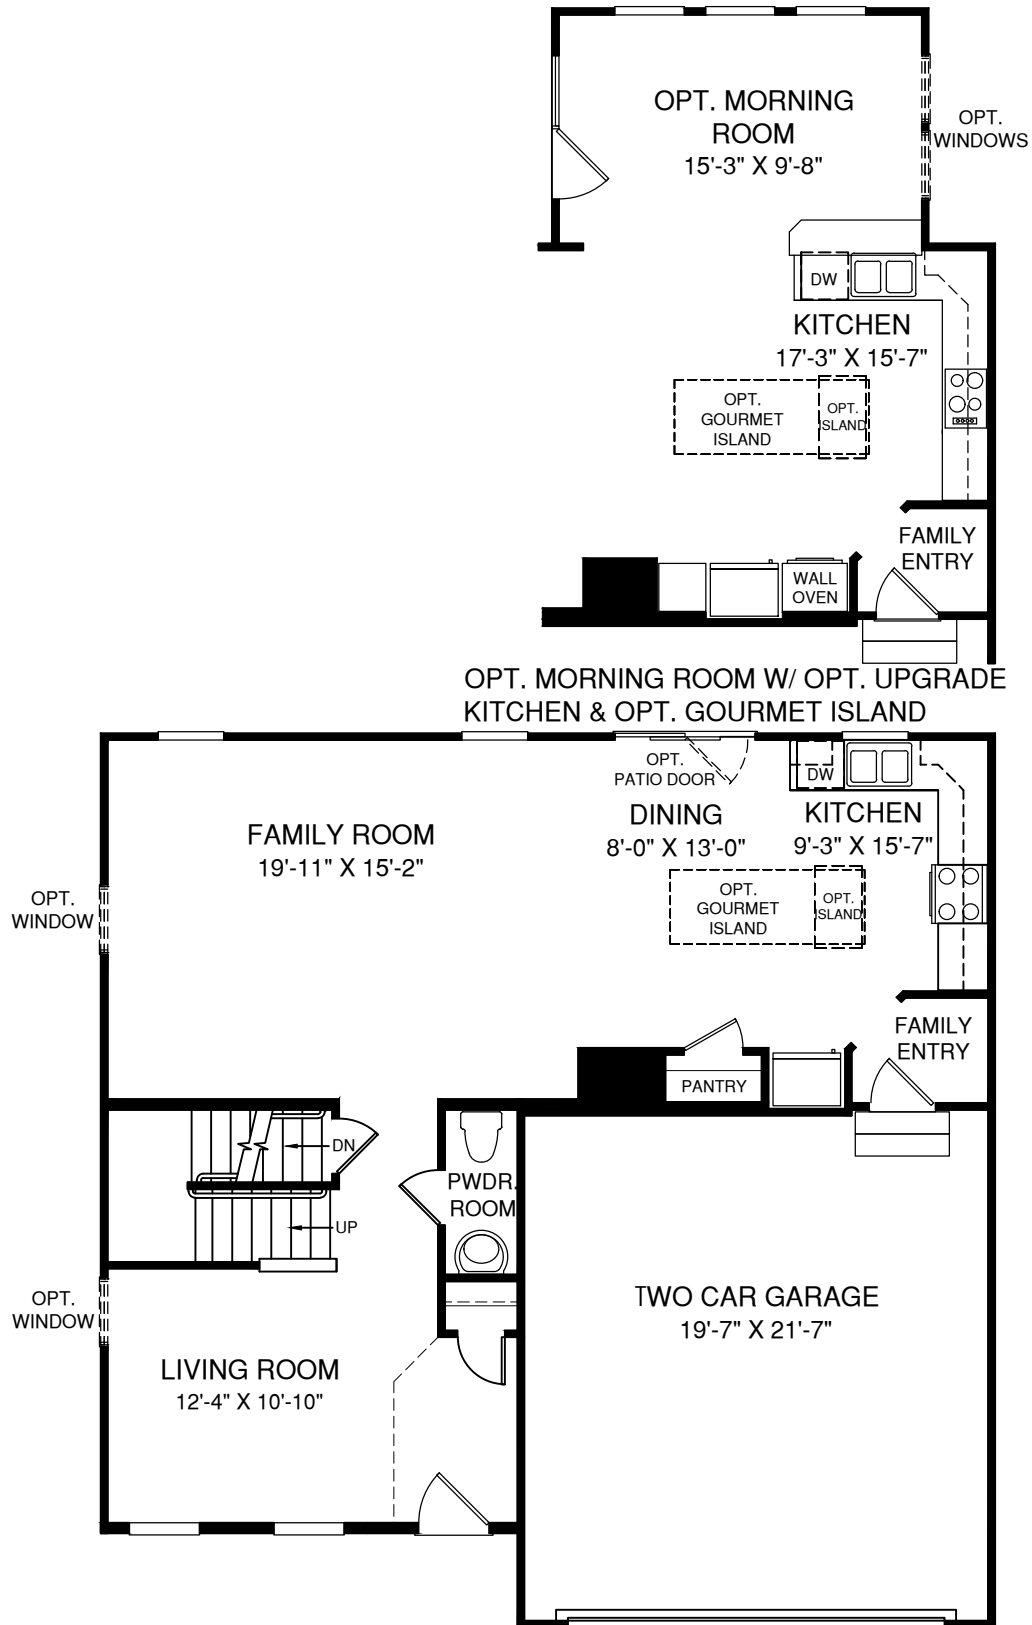

# Venice

MAIN LEVEL

Although all illustrations and specifications are believed correct at the time of publication, the right is reserved to make changes, without notice or obligation. Windows, doors, ceilings, and room sizes may vary depending on the options and elevations selected. Optional items indicated are available at additional cost. This brochure is for illustrative purposes only and not part of a legal contract. It is recommended that the architectural blueprints be reserved for further clarification of features. Not all features are shown. Please ask our Sales and Marketing Representative for complete information.

UPPER LEVEL

OPT. OWNER'S BATH  
W/ SOAKING TUB &  
SHOWER

PLEASE NOTE THAT WINDOW PLACEMENT AND COUNT VARY BY ELEVATION SELECTED. SEE PRINTS TO VIEW WINDOW PLACEMENT BEFORE CHOOSING YOUR ELEVATION.

LOWER LEVEL