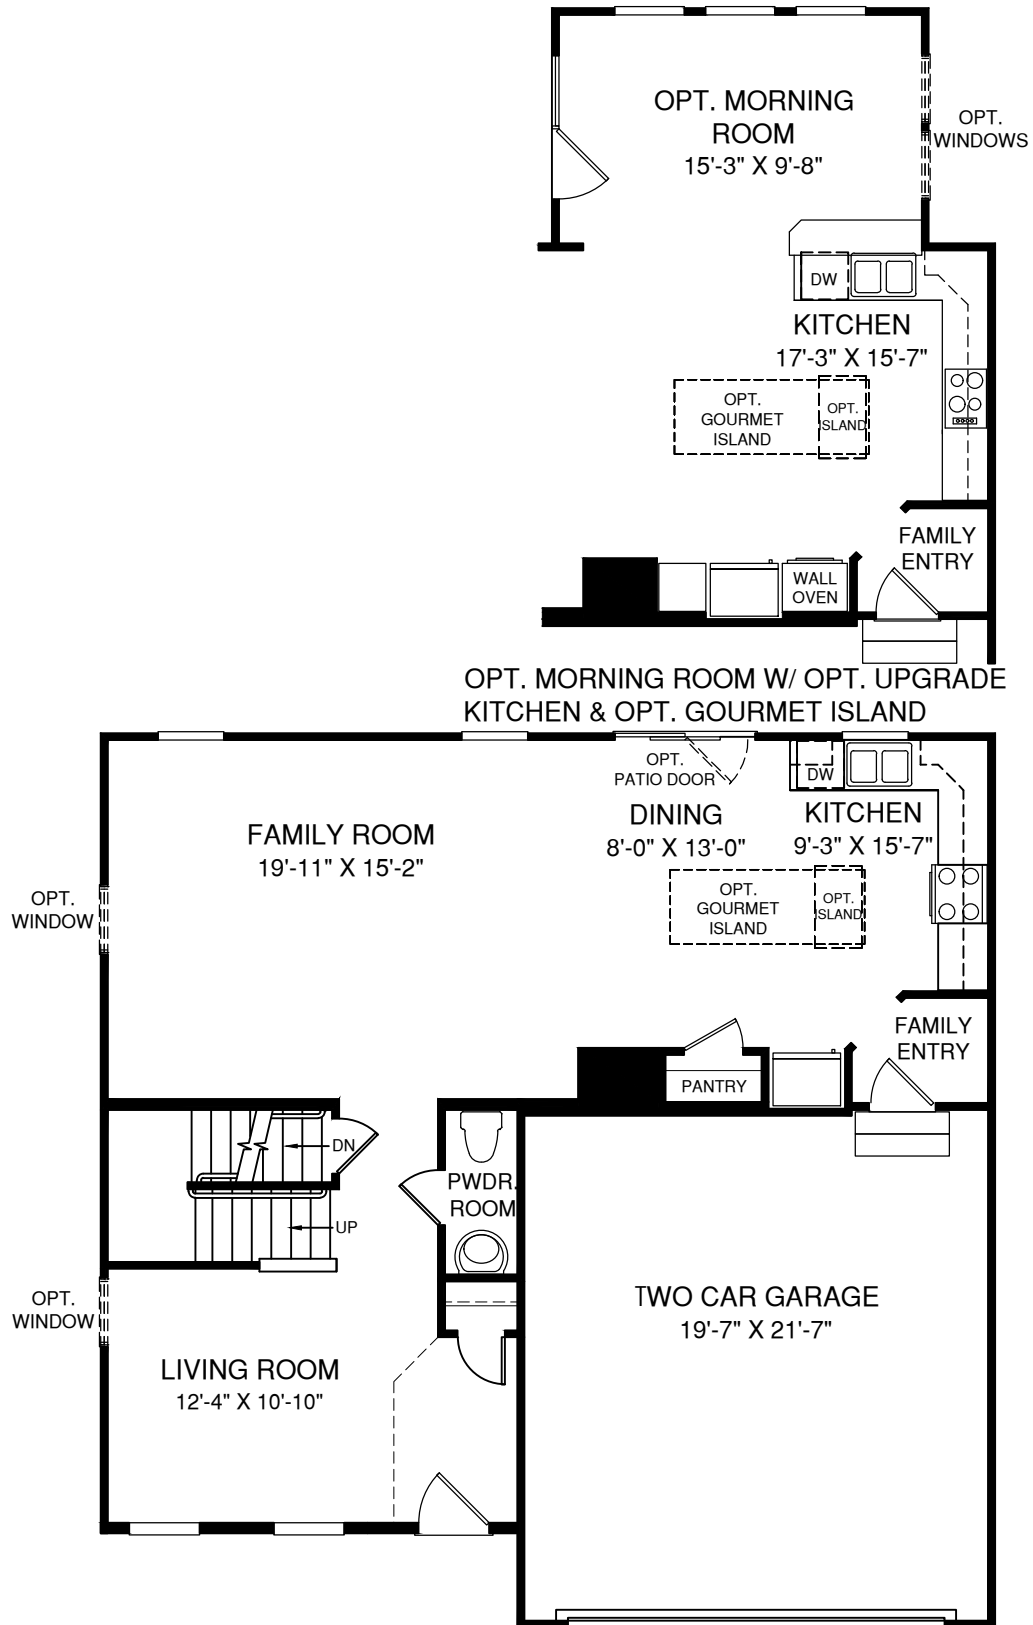

Venice

MAIN LEVEL

Although all illustrations and specifications are believed correct at the time of publication, the right is reserved to make changes, without notice or obligation. Windows, doors, ceilings, and room sizes may vary depending on the options and elevations selected. Optional items indicated are available at additional cost. This brochure is for illustrative purposes only and not part of a legal contract. It is recommended that the architectural blueprints be reserved for further clarification of features. Not all features are shown. Please ask our Sales and Marketing Representative for complete information.

UPPER LEVEL

OPT. OWNER'S BATH
W/ SOAKING TUB &
SHOWER

PLEASE NOTE THAT WINDOW PLACEMENT AND COUNT VARY BY ELEVATION SELECTED. SEE PRINTS TO VIEW WINDOW PLACEMENT BEFORE CHOOSING YOUR ELEVATION.

LOWER LEVEL