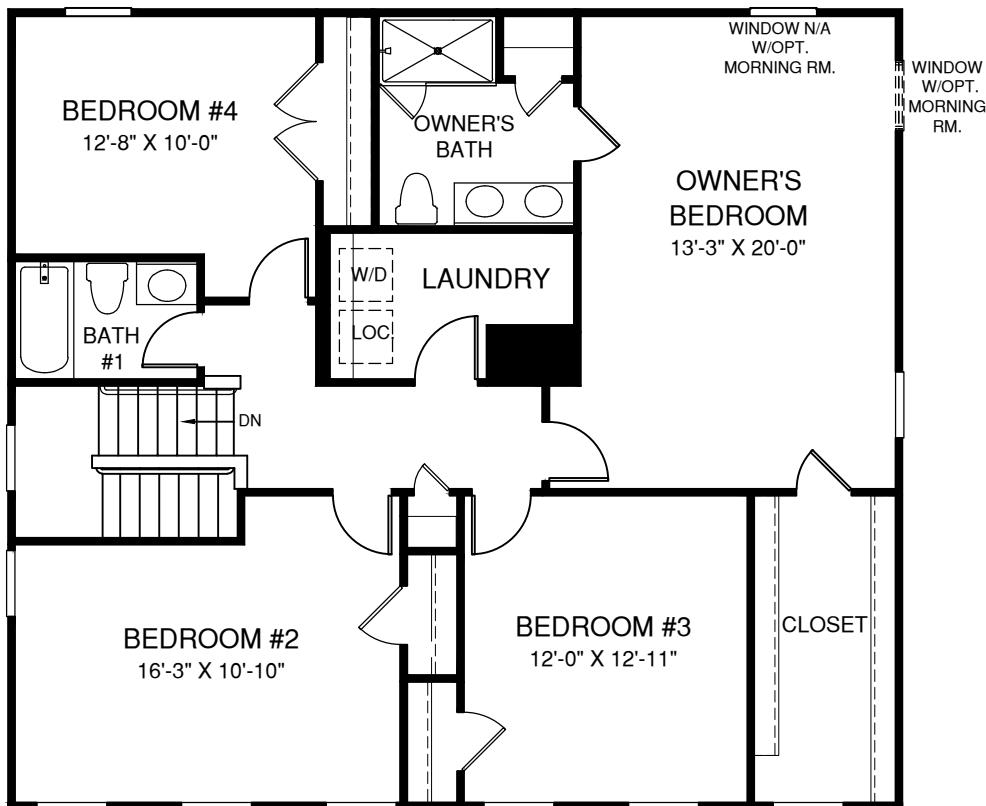

Venice

MAIN LEVEL

Although all illustrations and specifications are believed correct at the time of publication, the right is reserved to make changes, without notice or obligation. Windows, doors, ceilings, and room sizes may vary depending on the options and elevations selected. Optional items indicated are available at additional cost. This brochure is for illustrative purposes only and not part of a legal contract. It is recommended that the architectural blueprints be reserved for further clarification of features. Not all features are shown. Please ask our Sales and Marketing Representative for complete information.

UPPER LEVEL

OPT. OWNER'S BATH
W/ SOAKING TUB &
SHOWER

PLEASE NOTE THAT WINDOW PLACEMENT AND COUNT VARY BY ELEVATION SELECTED. SEE PRINTS TO VIEW WINDOW PLACEMENT BEFORE CHOOSING YOUR ELEVATION.

LOWER LEVEL