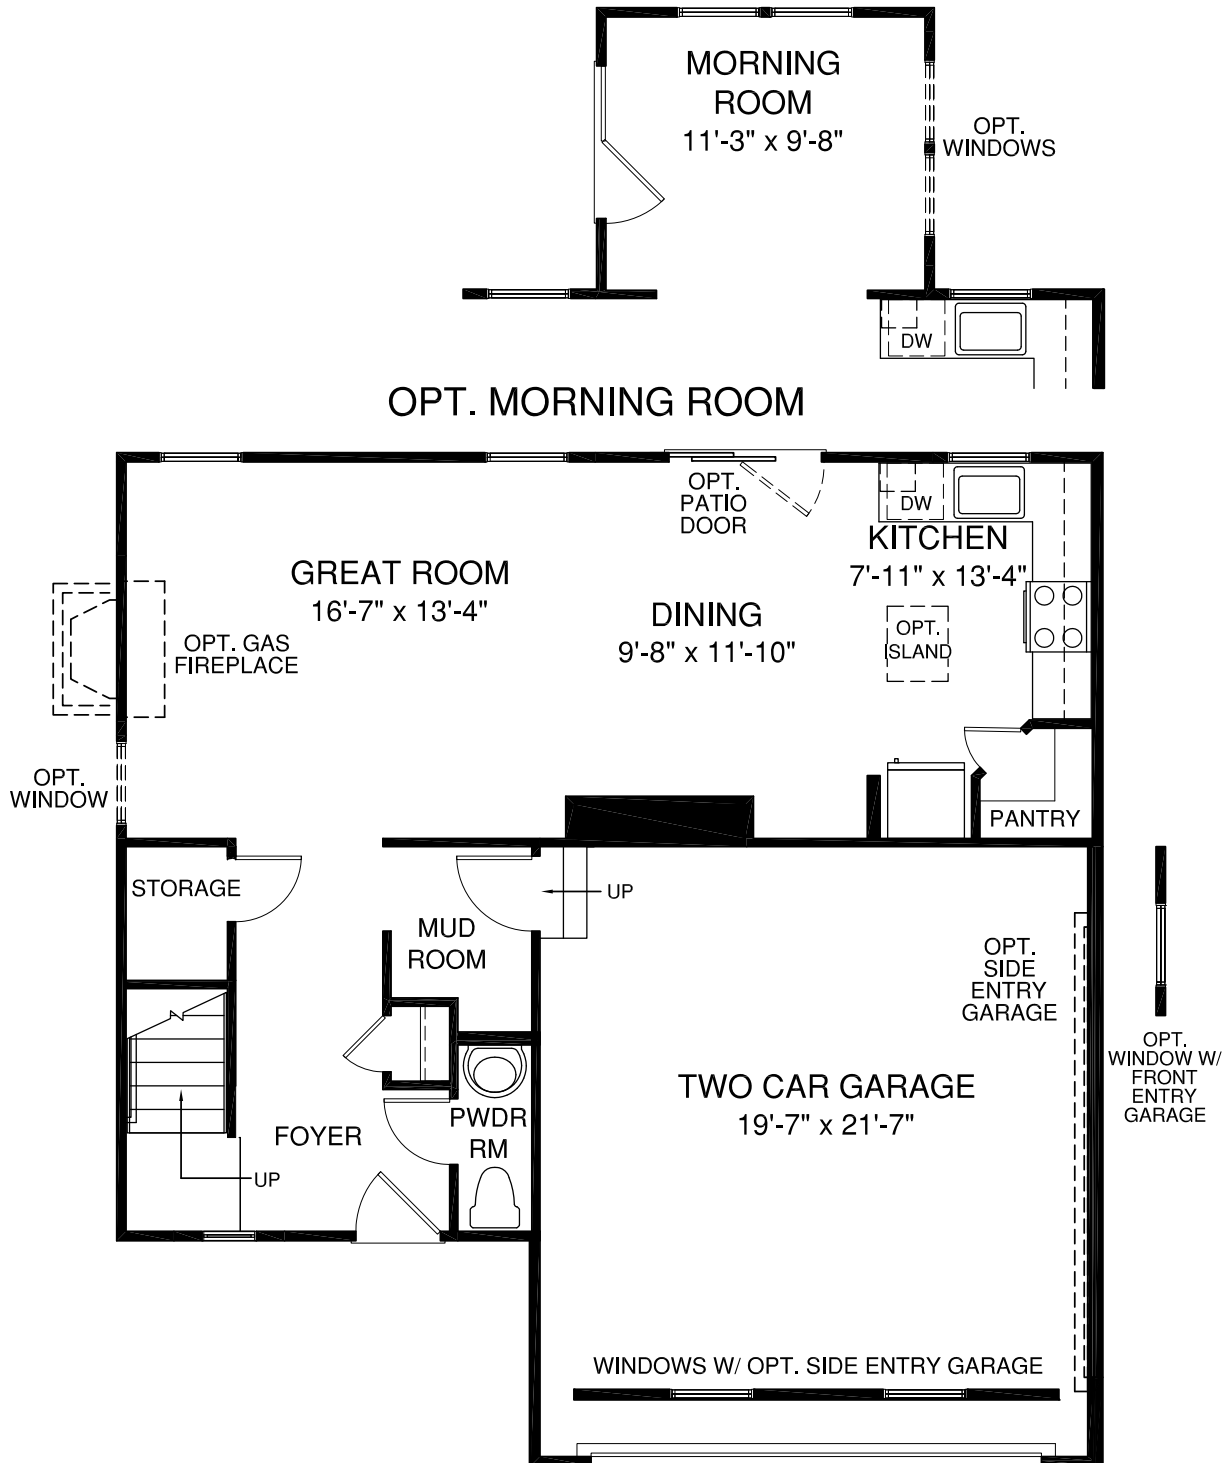

Sienna

MAIN LEVEL

Although all illustrations and specifications are believed correct at the time of publication, the right is reserved to make changes, without notice or obligation. Windows, doors, ceilings, and room sizes may vary depending on the options and elevations selected. Optional items indicated are available at additional cost. This brochure is for illustrative purposes only and not part of a legal contract. It is recommended that the architectural blueprints be reserved for further clarification of features. Not all features are shown. Please ask our Sales and Marketing Representative for complete information.

UPPER LEVEL

OPT. OWNER'S BATH W/
SOAKING TUB

OPT. OWNER'S BATH W/
SHOWER