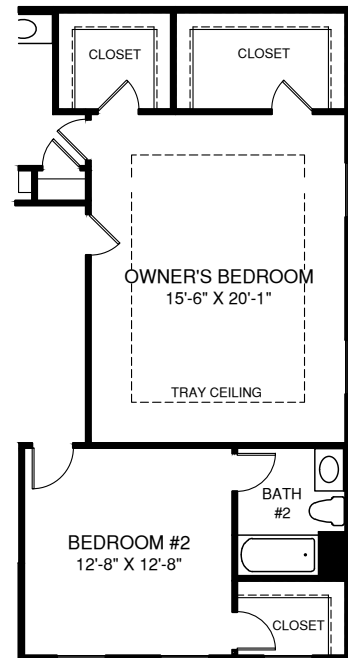

Corsica

MAIN LEVEL

Although all illustrations and specifications are believed correct at the time of publication, the right is reserved to make changes, without notice or obligation. Windows, doors, ceilings, and room sizes may vary depending on the options and elevations selected. Optional items indicated are available at additional cost. This brochure is for illustrative purposes only and not part of a legal contract. It is recommended that the architectural blueprints be reserved for further clarification of features. Not all features are shown. Please ask our Sales and Marketing Representative for complete information.

UPPER LEVEL

OPT. OWNER'S BATH W/ SOAKING TUB AND SHOWER

OPT. OWNER'S BATH W/ ROMAN SHOWER

OPT. BATH #2

OPT. BONUS ROOM

LOWER LEVEL