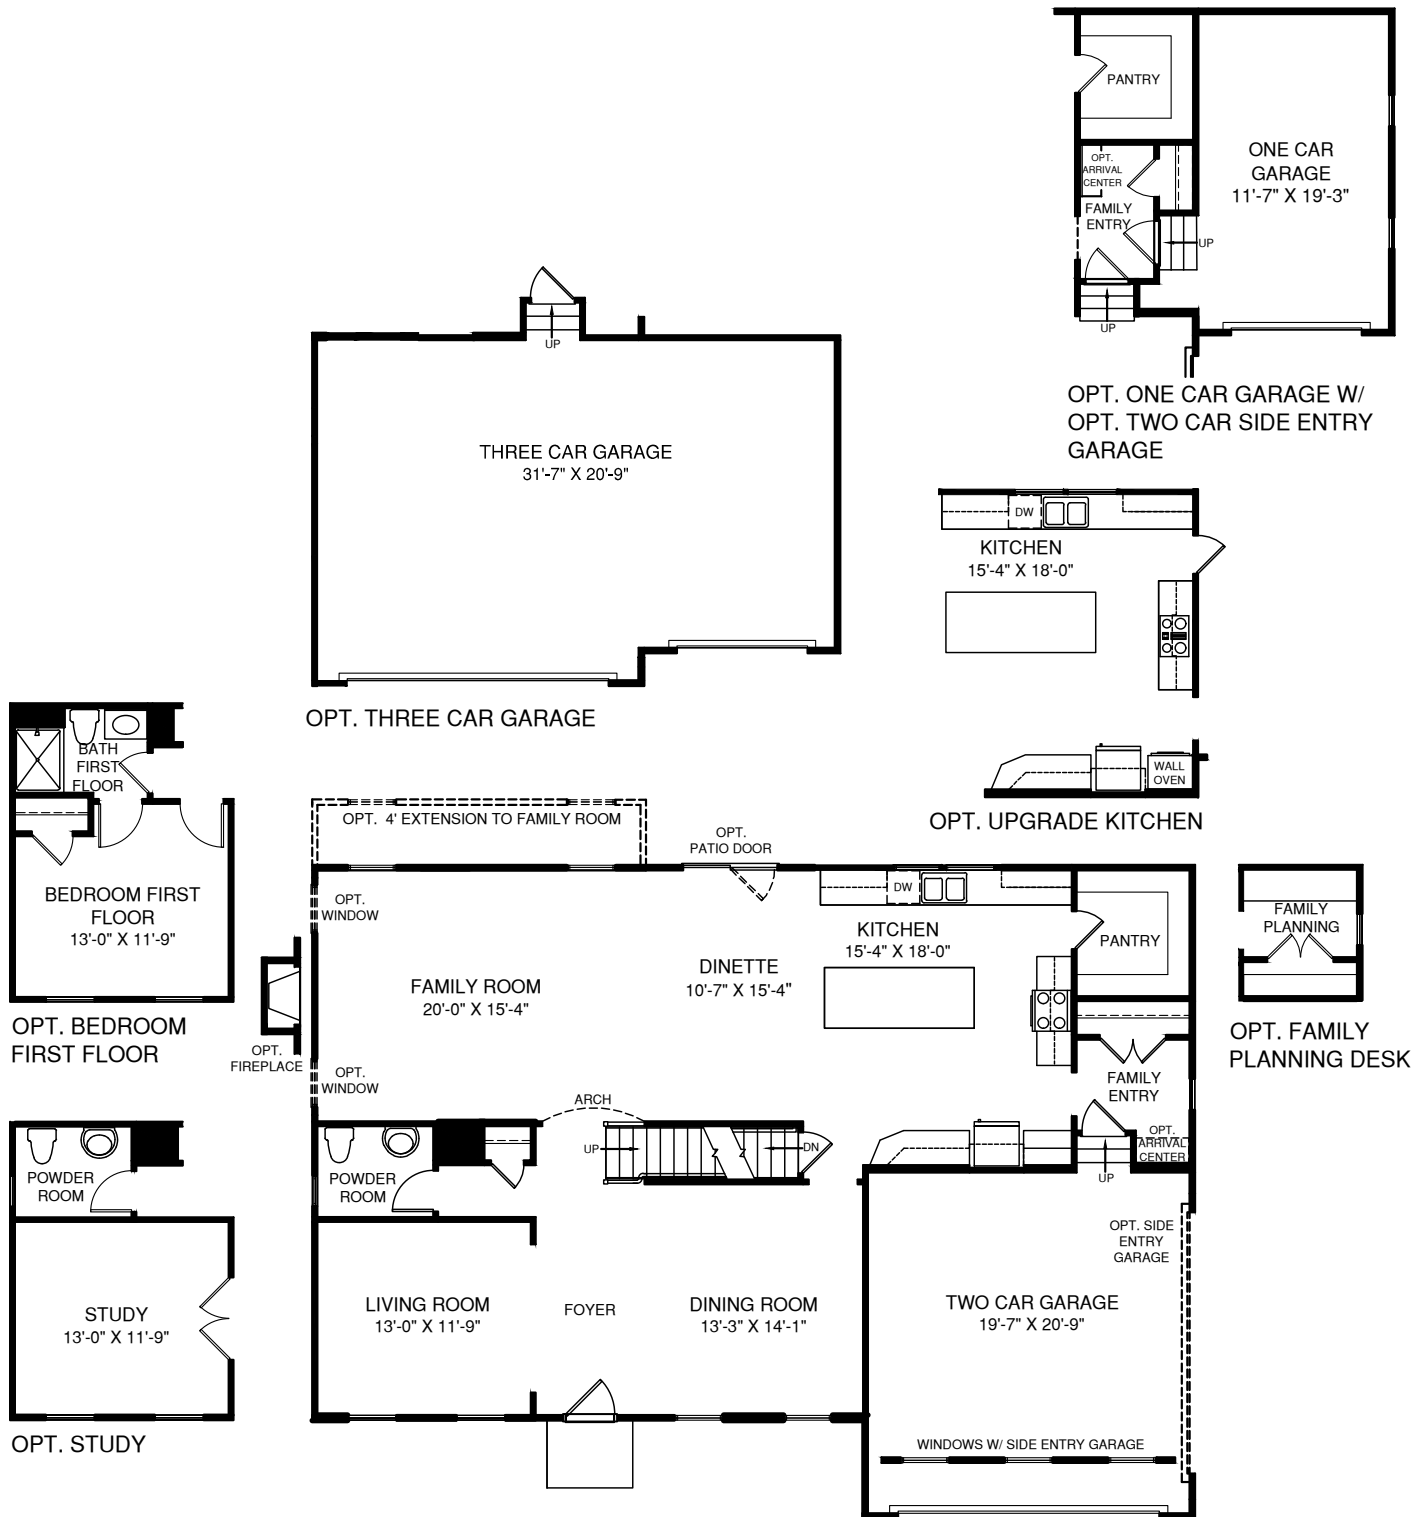

Corsica

MAIN LEVEL

Although all illustrations and specifications are believed correct at the time of publication, the right is reserved to make changes, without notice or obligation. Windows, doors, ceilings, and room sizes may vary depending on the options and elevations selected. Optional items indicated are available at additional cost. This brochure is for illustrative purposes only and not part of a legal contract. It is recommended that the architectural blueprints be reserved for further clarification of features. Not all features are shown. Please ask our Sales and Marketing Representative for complete information.

UPPER LEVEL

OPT. OWNER'S BATH W/ SOAKING TUB AND SHOWER

OPT. OWNER'S BATH W/ ROMAN SHOWER

OPT. BATH #2

OPT. BONUS ROOM

LOWER LEVEL