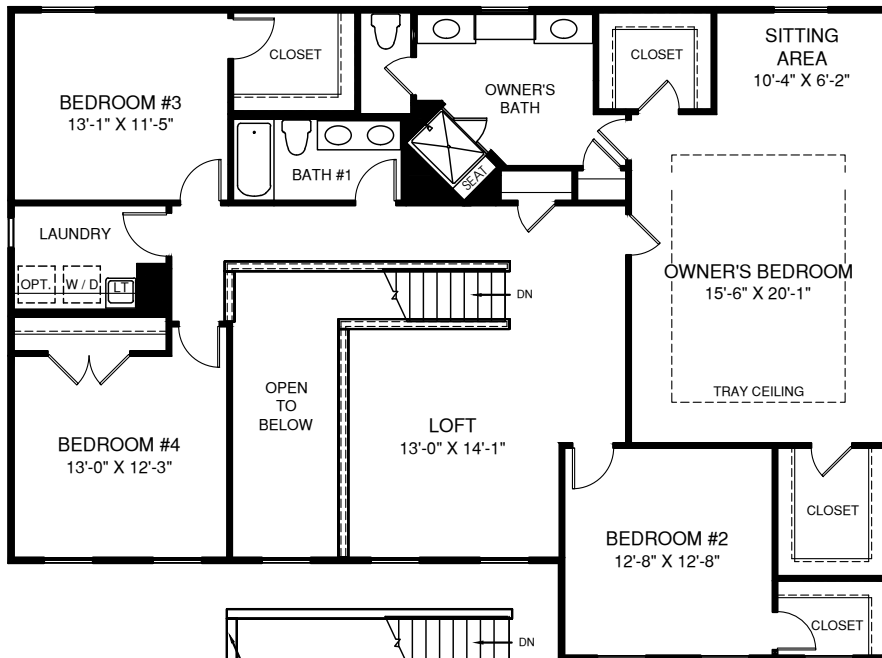

Corsica

MAIN LEVEL

Although all illustrations and specifications are believed correct at the time of publication, the right is reserved to make changes, without notice or obligation. Windows, doors, ceilings, and room sizes may vary depending on the options and elevations selected. Optional items indicated are available at additional cost. This brochure is for illustrative purposes only and not part of a legal contract. It is recommended that the architectural blueprints be reserved for further clarification of features. Not all features are shown. Please ask our Sales and Marketing Representative for complete information.

UPPER LEVEL

OPT. OWNER'S BATH W/ SOAKING TUB AND SHOWER

OPT. OWNER'S BATH W/ ROMAN SHOWER

OPT. BATH #2

OPT. BONUS ROOM

LOWER LEVEL