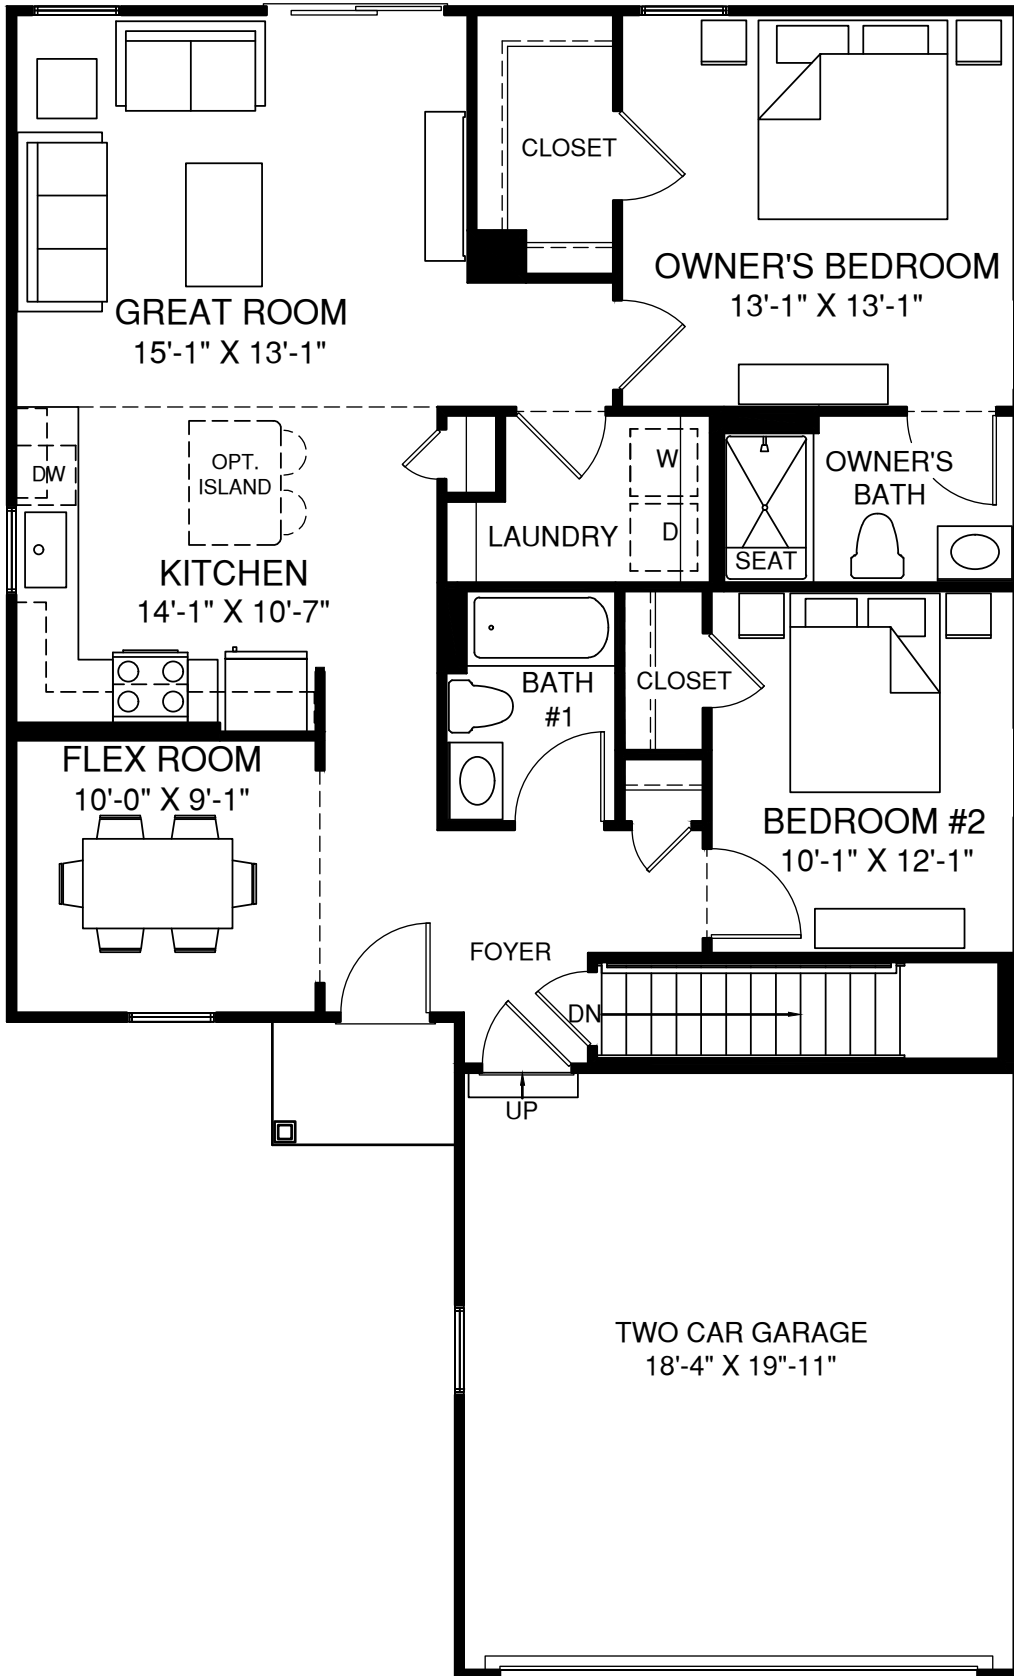

ARUBA

OPT. CERAMIC SHOWER W/ SEAT