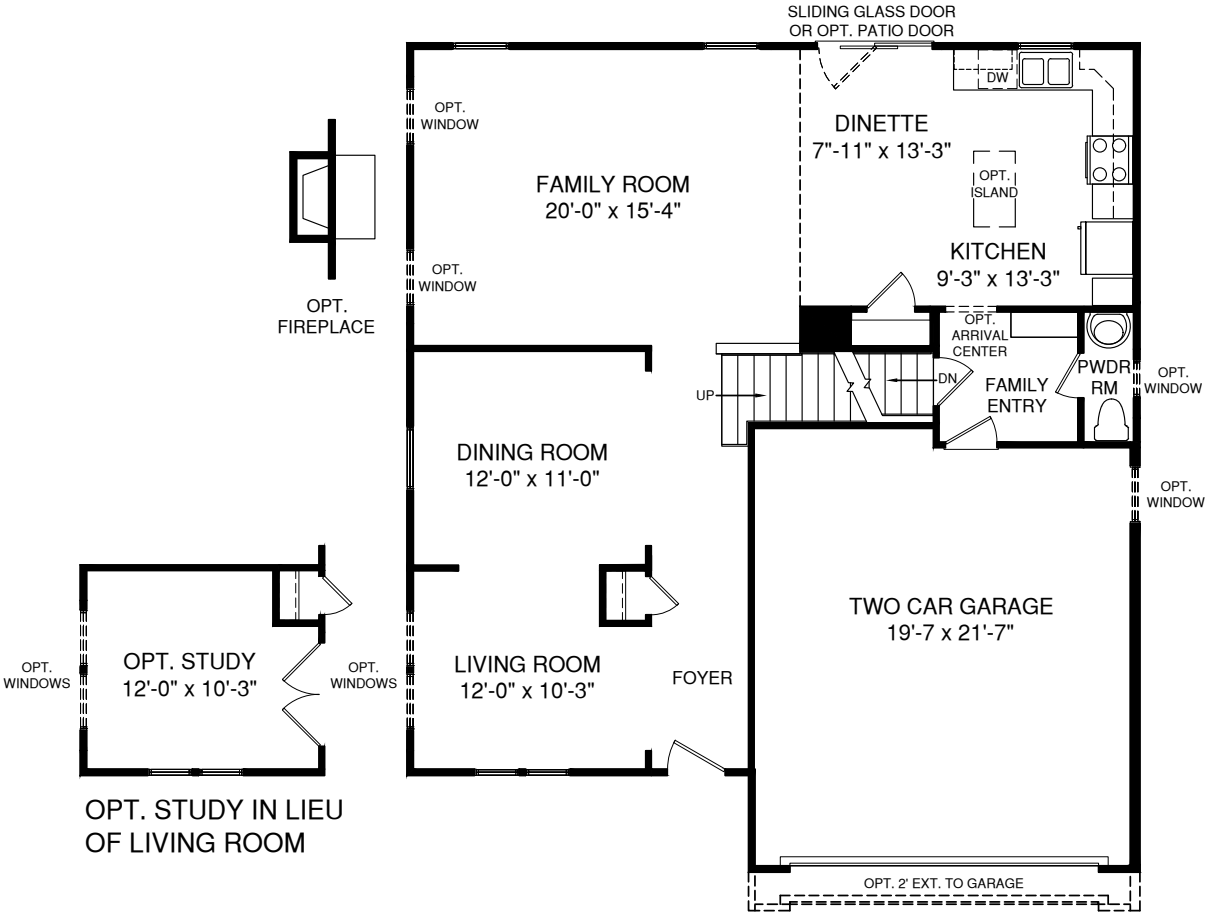

Milan

MAIN LEVEL

OPT. MORNING ROOM SHOWN W/ OPT. UPGRADE KITCHEN & OPT. GOURMET ISLAND

Although all illustrations and specifications are believed correct at the time of publication, the right is reserved to make changes, without notice or obligation. Windows, doors, ceilings, and room sizes may vary depending on the options and elevations selected. Optional items indicated are available at additional cost. This brochure is for illustrative purposes only and not part of a legal contract. It is recommended that the architectural blueprints be reserved for further clarification of features. Not all features are shown. Please ask our Sales and Marketing Representative for complete information.

UPPER LEVEL

OPT. ALT. OWNER'S BATH

OPT. OWNER'S BATH W/ SHOWER

OPT. BONUS BEDROOM

OPT. BONUS ROOM

LOWER LEVEL