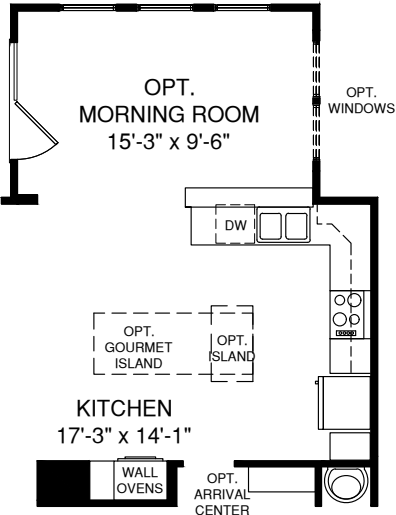

Milan

MAIN LEVEL

OPT. MORNING ROOM SHOWN W/ OPT. UPGRADE KITCHEN & OPT. GOURMET ISLAND

Although all illustrations and specifications are believed correct at the time of publication, the right is reserved to make changes, without notice or obligation. Windows, doors, ceilings, and room sizes may vary depending on the options and elevations selected. Optional items indicated are available at additional cost. This brochure is for illustrative purposes only and not part of a legal contract. It is recommended that the architectural blueprints be reserved for further clarification of features. Not all features are shown. Please ask our Sales and Marketing Representative for complete information.

UPPER LEVEL

OPT. ALT. OWNER'S BATH

OPT. OWNER'S BATH W/ SHOWER

OPT. BONUS BEDROOM

OPT. BONUS ROOM

LOWER LEVEL