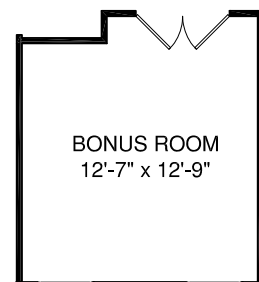

Milan

MAIN LEVEL

OPT. MORNING ROOM SHOWN W/ OPT. UPGRADE KITCHEN & OPT. GOURMET ISLAND

Although all illustrations and specifications are believed correct at the time of publication, the right is reserved to make changes, without notice or obligation. Windows, doors, ceilings, and room sizes may vary depending on the options and elevations selected. Optional items indicated are available at additional cost. This brochure is for illustrative purposes only and not part of a legal contract. It is recommended that the architectural blueprints be reserved for further clarification of features. Not all features are shown. Please ask our Sales and Marketing Representative for complete information.

UPPER LEVEL

OPT. ALT. OWNER'S BATH

OPT. OWNER'S BATH W/ SHOWER

OPT. BONUS BEDROOM

OPT. BONUS ROOM

LOWER LEVEL