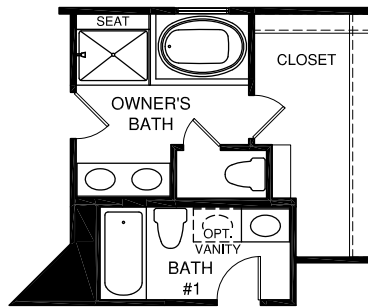

Milan

MAIN LEVEL

OPT. MORNING ROOM SHOWN W/ OPT. UPGRADE KITCHEN & OPT. GOURMET ISLAND

Although all illustrations and specifications are believed correct at the time of publication, the right is reserved to make changes, without notice or obligation. Windows, doors, ceilings, and room sizes may vary depending on the options and elevations selected. Optional items indicated are available at additional cost. This brochure is for illustrative purposes only and not part of a legal contract. It is recommended that the architectural blueprints be reserved for further clarification of features. Not all features are shown. Please ask our Sales and Marketing Representative for complete information.

UPPER LEVEL

OPT. ALT. OWNER'S BATH

OPT. OWNER'S BATH W/ SHOWER

OPT. BONUS BEDROOM

OPT. BONUS ROOM

LOWER LEVEL