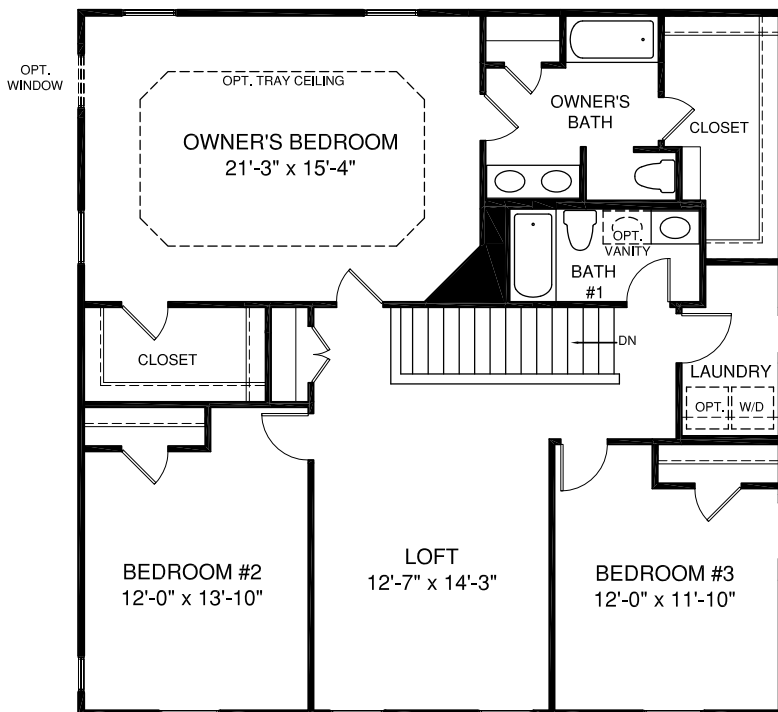

Milan

MAIN LEVEL

OPT. MORNING ROOM SHOWN W/ OPT. UPGRADE KITCHEN & OPT. GOURMET ISLAND

Although all illustrations and specifications are believed correct at the time of publication, the right is reserved to make changes, without notice or obligation. Windows, doors, ceilings, and room sizes may vary depending on the options and elevations selected. Optional items indicated are available at additional cost. This brochure is for illustrative purposes only and not part of a legal contract. It is recommended that the architectural blueprints be reserved for further clarification of features. Not all features are shown. Please ask our Sales and Marketing Representative for complete information.

UPPER LEVEL

OPT. ALT. OWNER'S BATH

OPT. OWNER'S BATH W/ SHOWER

OPT. BONUS BEDROOM

OPT. BONUS ROOM

LOWER LEVEL