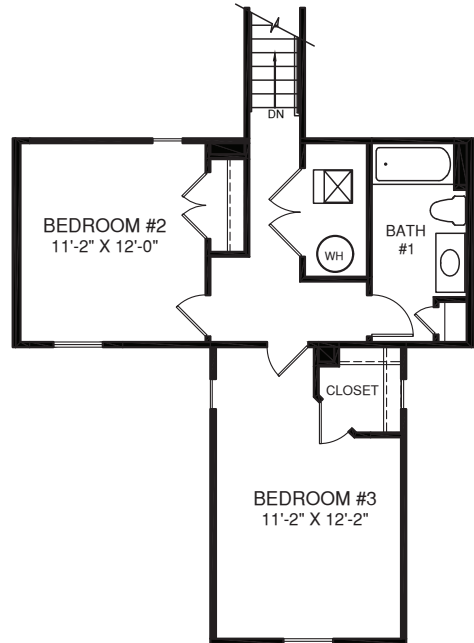

UPPER LEVEL

RY0519CLW02CRSLCTSHTdeluxe