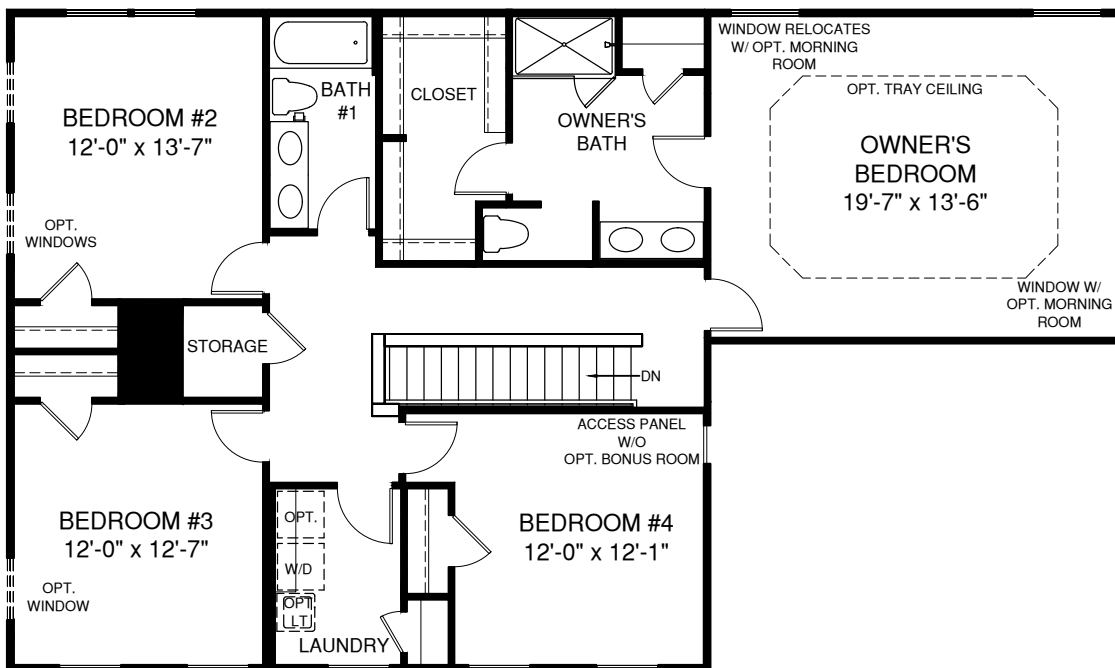

Verona

MAIN LEVEL

Although all illustrations and specifications are believed correct at the time of publication, the right is reserved to make changes, without notice or obligation. Windows, doors, ceilings, and room sizes may vary depending on the options and elevations selected. Optional items indicated are available at additional cost. This brochure is for illustrative purposes only and not part of a legal contract. It is recommended that the architectural blueprints be reserved for further clarification of features. Not all features are shown. Please ask our Sales and Marketing Representative for complete information.

UPPER LEVEL

OPT. OWNER'S BATH W/
SOAKING TUB & SHOWER

OPT. BONUS ROOM

LOWER LEVEL