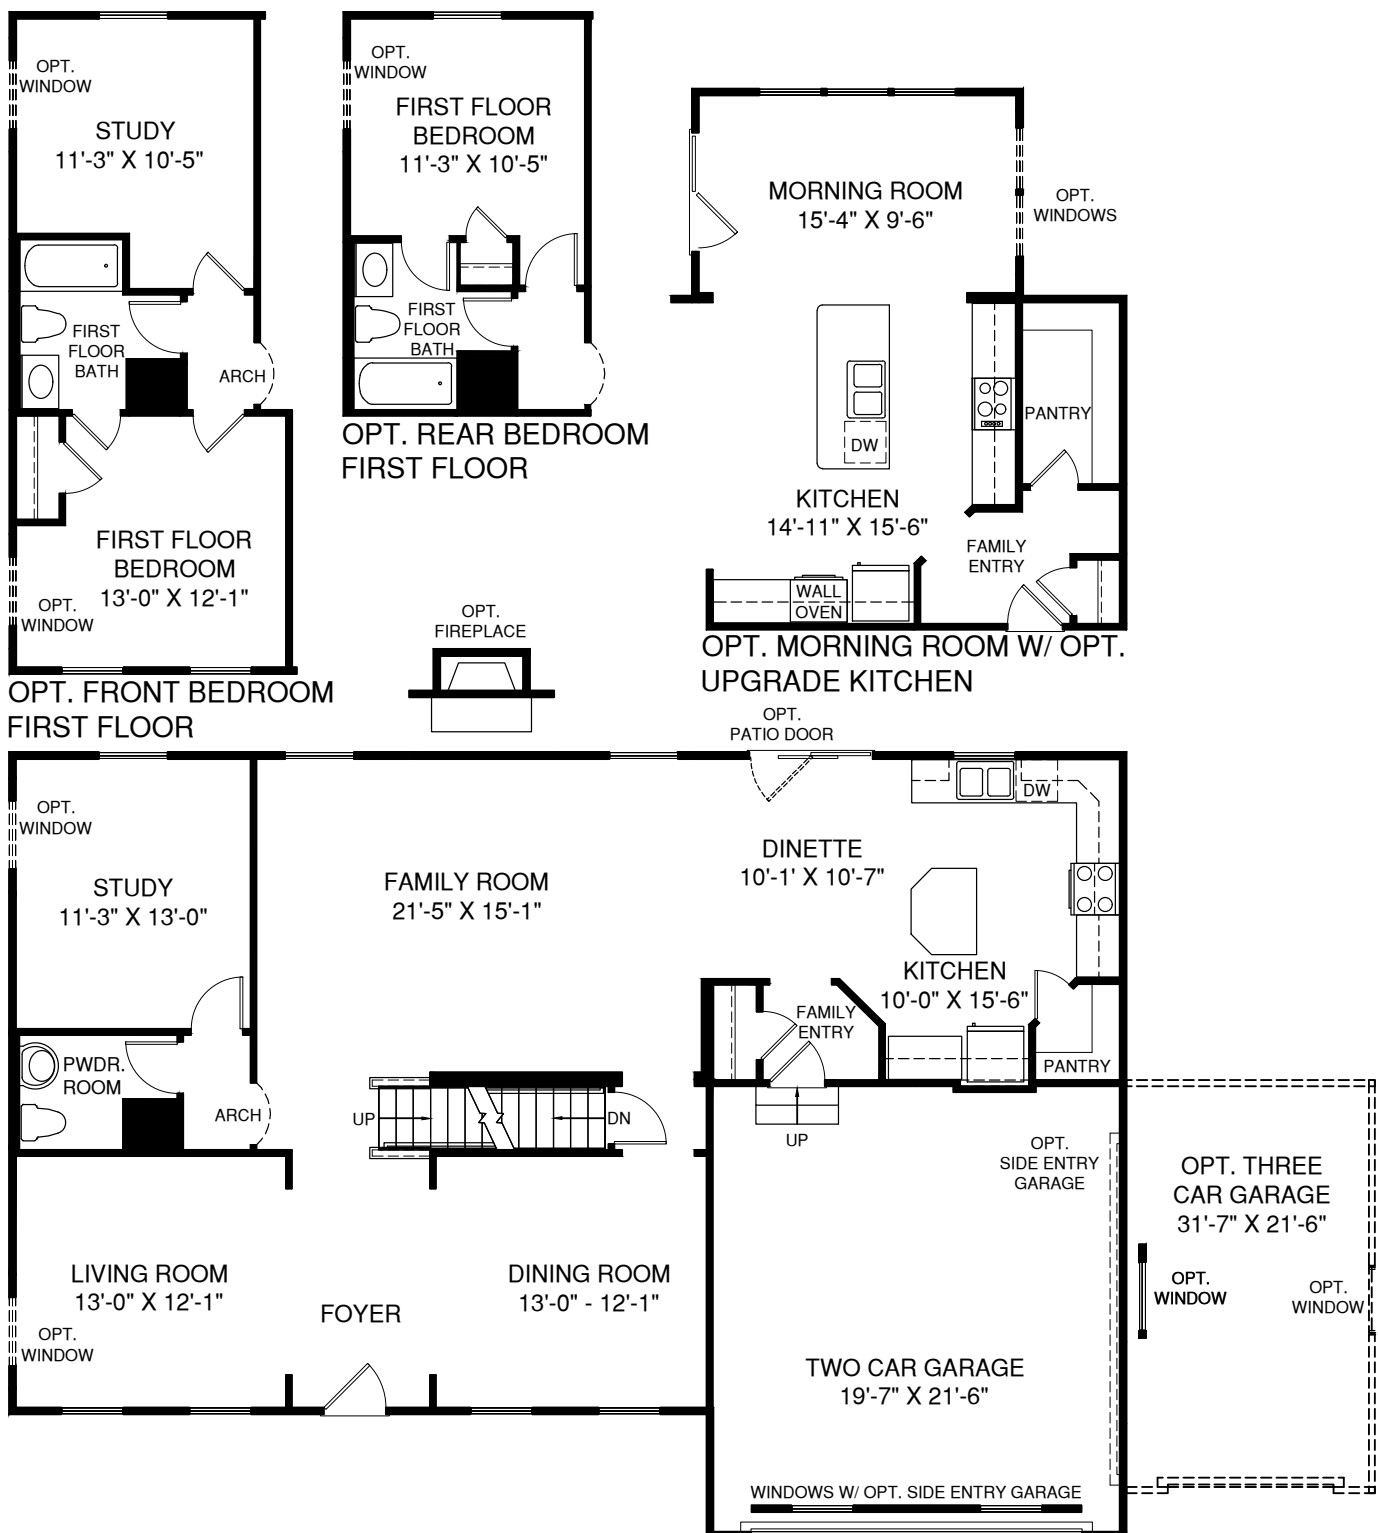

Verona

MAIN LEVEL

Although all illustrations and specifications are believed correct at the time of publication, the right is reserved to make changes, without notice or obligation. Windows, doors, ceilings, and room sizes may vary depending on the options and elevations selected. Optional items indicated are available at additional cost. This brochure is for illustrative purposes only and not part of a legal contract. It is recommended that the architectural blueprints be reserved for further clarification of features. Not all features are shown. Please ask our Sales and Marketing Representative for complete information.

UPPER LEVEL

OPT. OWNER'S BATH W/
SOAKING TUB & SHOWER

OPT. BONUS ROOM

LOWER LEVEL