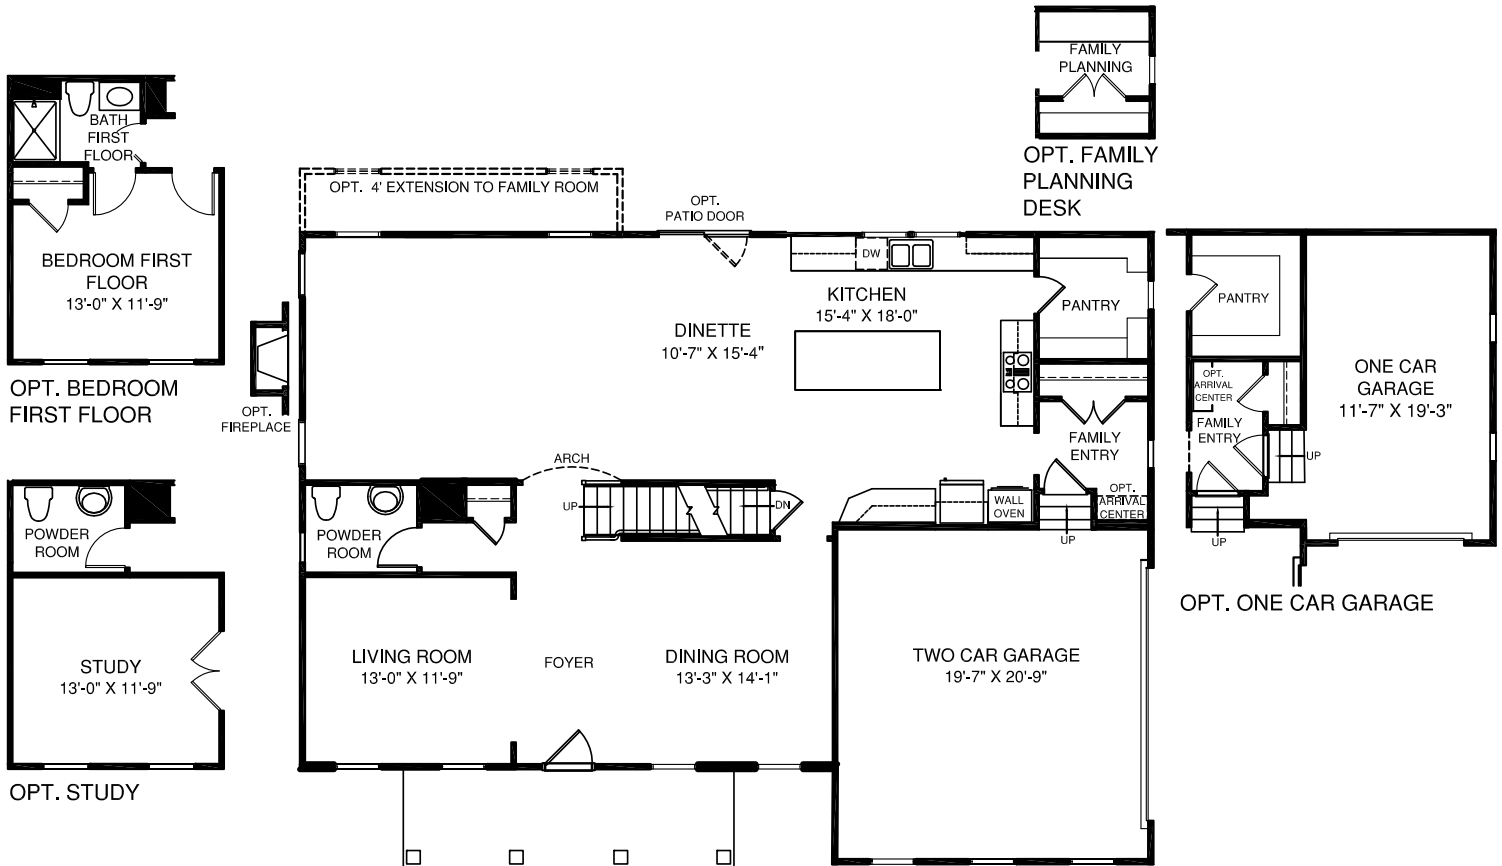

Corsica

MAIN LEVEL

Although all illustrations and specifications are believed correct at the time of publication, the right is reserved to make changes, without notice or obligation. Windows, doors, ceilings, and room sizes may vary depending on the options and elevations selected. Optional items indicated are available at additional cost. This brochure is for illustrative purposes only and not part of a legal contract. It is recommended that the architectural blueprints be reserved for further clarification of features. Not all features are shown. Please ask our Sales and Marketing Representative for complete information.

UPPER LEVEL

OPT. OWNER'S BATH W/ SOAKING TUB AND SHOWER

OPT. OWNER'S BATH W/ ROMAN SHOWER

OPT. BATH #2

LOWER LEVEL