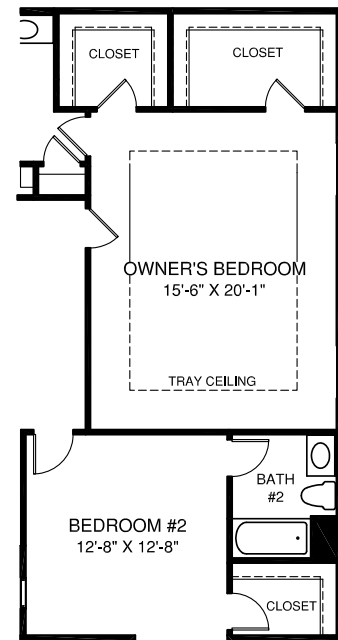

Corsica

MAIN LEVEL

Although all illustrations and specifications are believed correct at the time of publication, the right is reserved to make changes, without notice or obligation. Windows, doors, ceilings, and room sizes may vary depending on the options and elevations selected. Optional items indicated are available at additional cost. This brochure is for illustrative purposes only and not part of a legal contract. It is recommended that the architectural blueprints be reserved for further clarification of features. Not all features are shown. Please ask our Sales and Marketing Representative for complete information.

UPPER LEVEL

OPT. OWNER'S BATH W/ SOAKING TUB AND SHOWER

OPT. OWNER'S BATH W/ ROMAN SHOWER

OPT. BATH #2

LOWER LEVEL