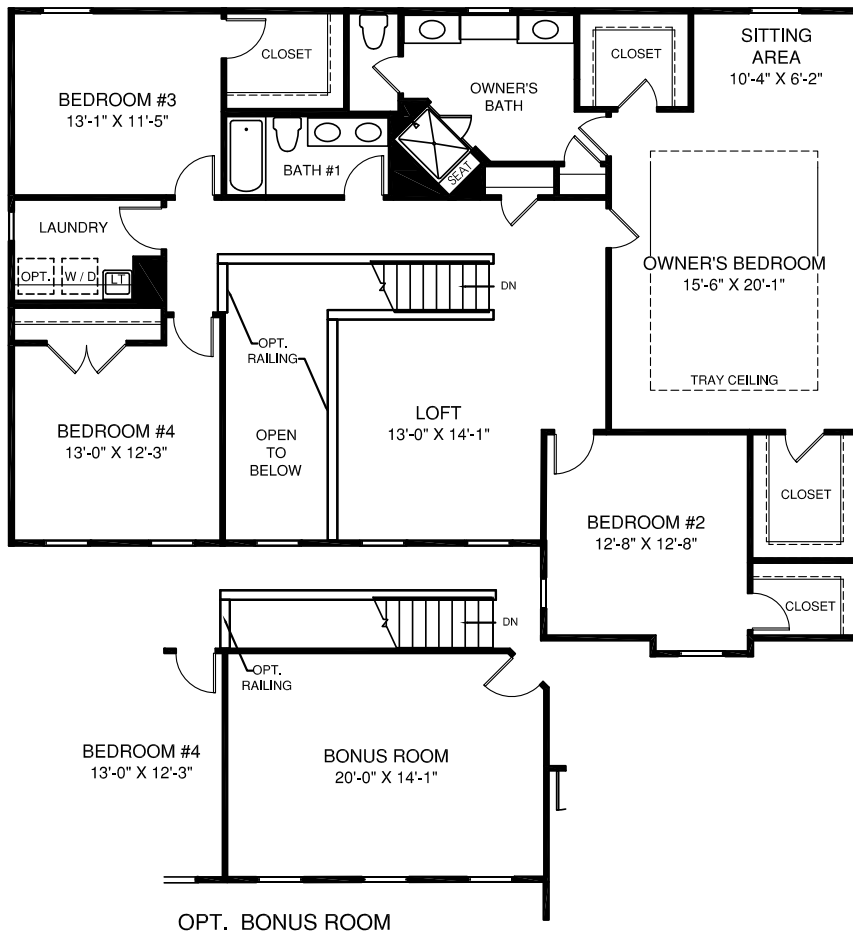

Corsica

MAIN LEVEL

Although all illustrations and specifications are believed correct at the time of publication, the right is reserved to make changes, without notice or obligation. Windows, doors, ceilings, and room sizes may vary depending on the options and elevations selected. Optional items indicated are available at additional cost. This brochure is for illustrative purposes only and not part of a legal contract. It is recommended that the architectural blueprints be reserved for further clarification of features. Not all features are shown. Please ask our Sales and Marketing Representative for complete information.

UPPER LEVEL

OPT. OWNER'S BATH W/ SOAKING TUB AND SHOWER

OPT. OWNER'S BATH W/ ROMAN SHOWER

OPT. BATH #2

LOWER LEVEL