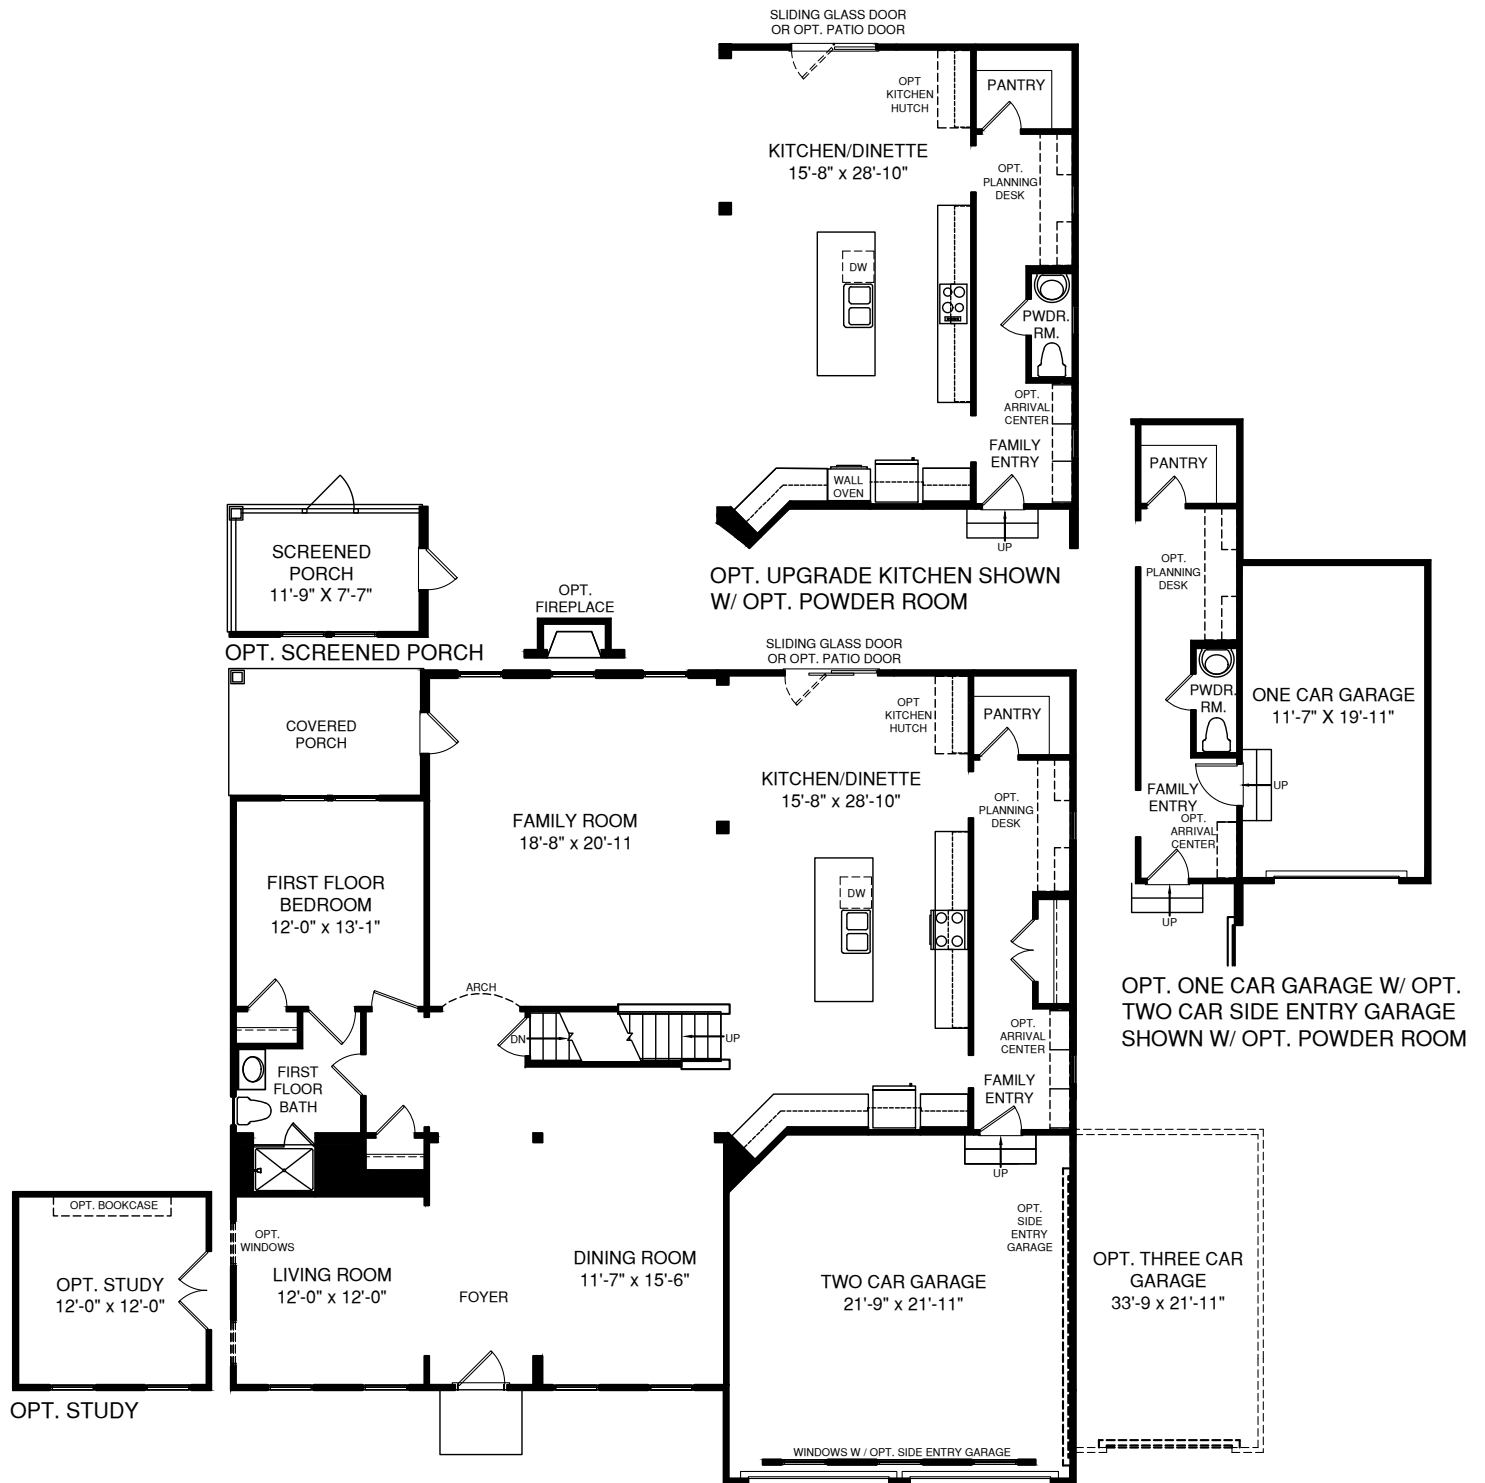

Versailles

MAIN LEVEL

Although all illustrations and specifications are believed correct at the time of publication, the right is reserved to make changes, without notice or obligation. Windows, doors, ceilings, and room sizes may vary depending on the options and elevations selected. Optional items indicated are available at additional cost. This brochure is for illustrative purposes only and not part of a legal contract. It is recommended that the architectural blueprints be reserved for further clarification of features. Not all features are shown. Please ask our Sales and Marketing Representative for complete information.

UPPER LEVEL

OPT. OWNER'S BATH W/ SOAKING TUB & SHOWER

OPT. BONUS BEDROOM

OPT. BONUS ROOM

LOWER LEVEL