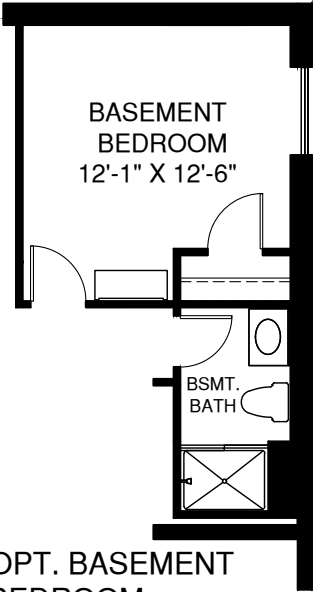

# Columbia

MAIN LEVEL

Although all illustrations and specifications are believed correct at the time of publication, the right is reserved to make changes, without notice or obligation. Windows, doors, ceilings, and room sizes may vary depending on the options and elevations selected. Optional items indicated are available at additional cost. This brochure is for illustrative purposes only and not part of a legal contract. It is recommended that the architectural blueprints be reserved for further clarification of features. Not all features are shown. Please ask our Sales and Marketing Representative for complete information.

UPPER LEVEL

OPT. OWNER'S BATH W/ ROMAN SHOWER

OPT. OWNER'S BATH W/ SOAKING TUB & SHOWER

OPT. LOFT

LOWER LEVEL

OPT. DOUBLE PATIO DOOR SHOWN W/ OPT. WINDOW

OPT. BASEMENT BEDROOM