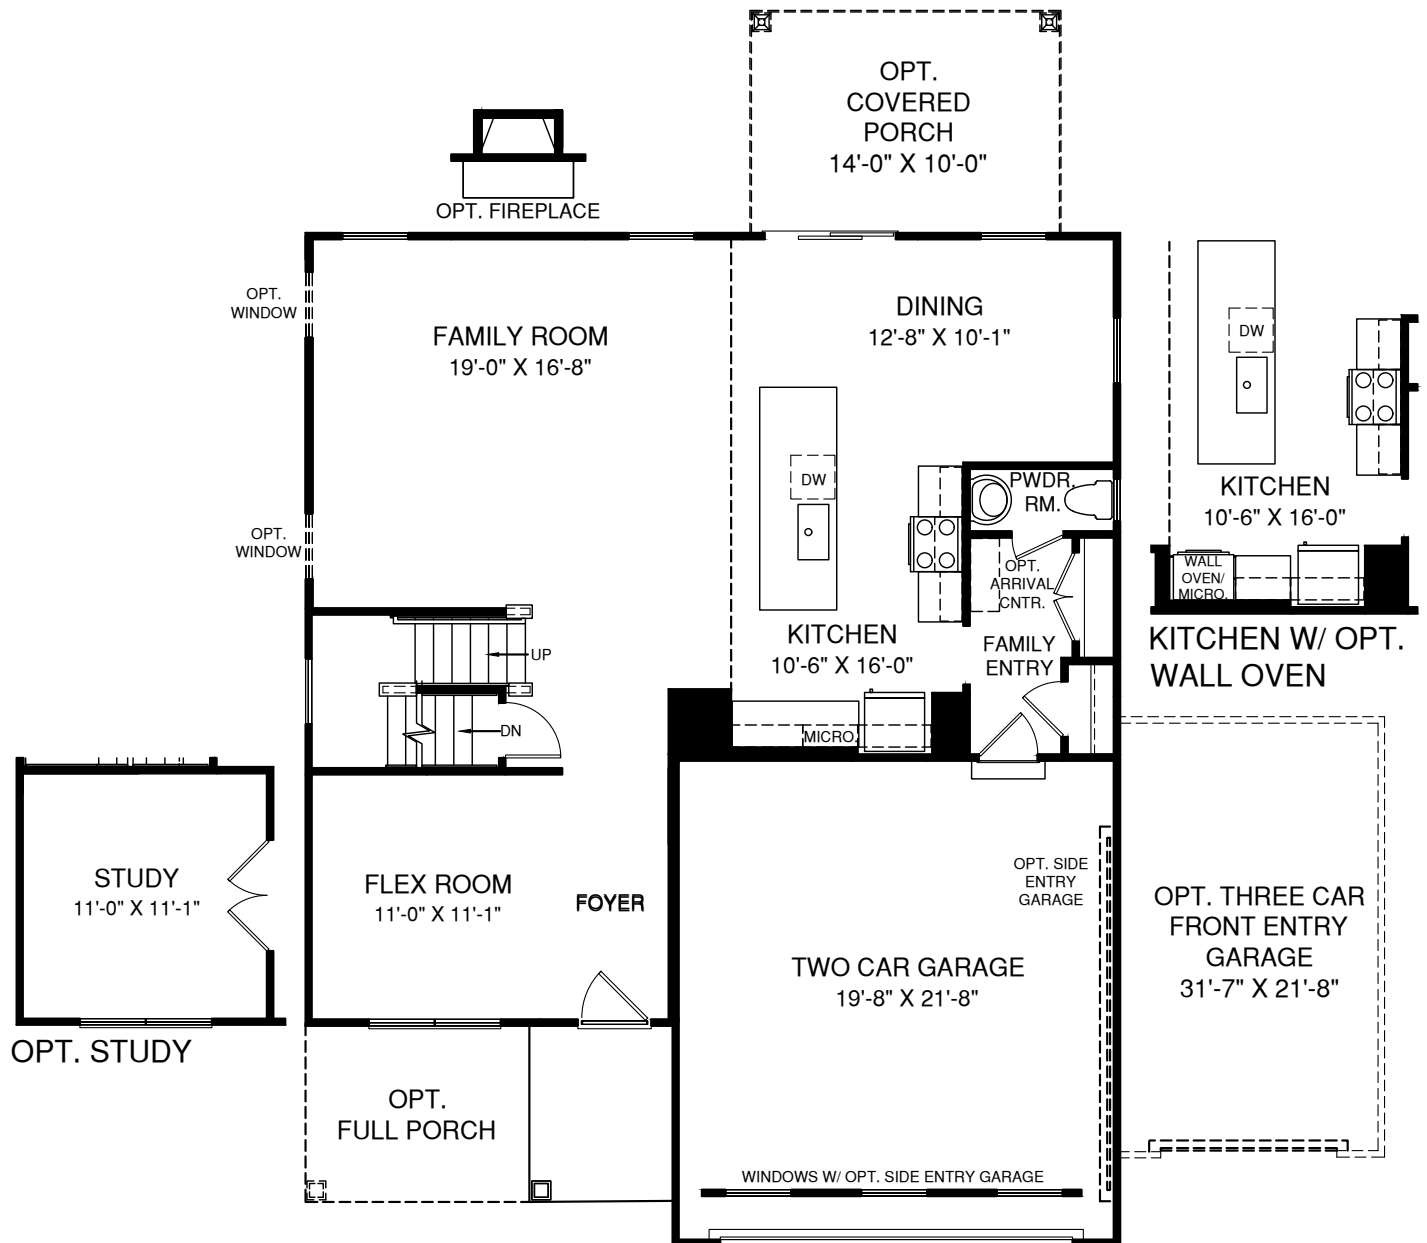

# Columbia

MAIN LEVEL

Although all illustrations and specifications are believed correct at the time of publication, the right is reserved to make changes, without notice or obligation. Windows, doors, ceilings, and room sizes may vary depending on the options and elevations selected. Optional items indicated are available at additional cost. This brochure is for illustrative purposes only and not part of a legal contract. It is recommended that the architectural blueprints be reserved for further clarification of features. Not all features are shown. Please ask our Sales and Marketing Representative for complete information.

UPPER LEVEL

OPT. OWNER'S BATH W/ ROMAN SHOWER

OPT. OWNER'S BATH W/ SOAKING TUB & SHOWER

OPT. LOFT

LOWER LEVEL

OPT. DOUBLE PATIO DOOR SHOWN W/ OPT. WINDOW

OPT. BASEMENT BEDROOM