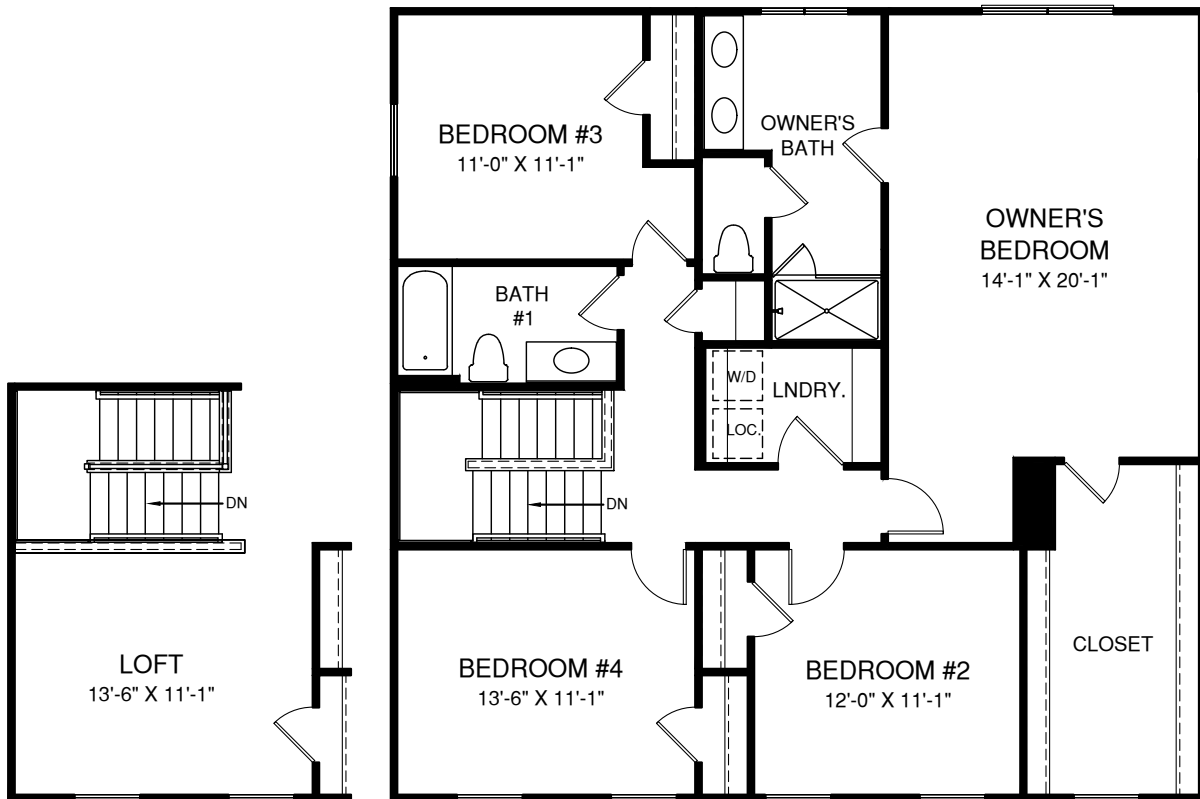

# Columbia

MAIN LEVEL

Although all illustrations and specifications are believed correct at the time of publication, the right is reserved to make changes, without notice or obligation. Windows, doors, ceilings, and room sizes may vary depending on the options and elevations selected. Optional items indicated are available at additional cost. This brochure is for illustrative purposes only and not part of a legal contract. It is recommended that the architectural blueprints be reserved for further clarification of features. Not all features are shown. Please ask our Sales and Marketing Representative for complete information.

UPPER LEVEL

OPT. OWNER'S BATH W/ ROMAN SHOWER

OPT. OWNER'S BATH W/ SOAKING TUB & SHOWER

OPT. LOFT

LOWER LEVEL

OPT. DOUBLE PATIO DOOR SHOWN W/ OPT. WINDOW

OPT. BASEMENT BEDROOM