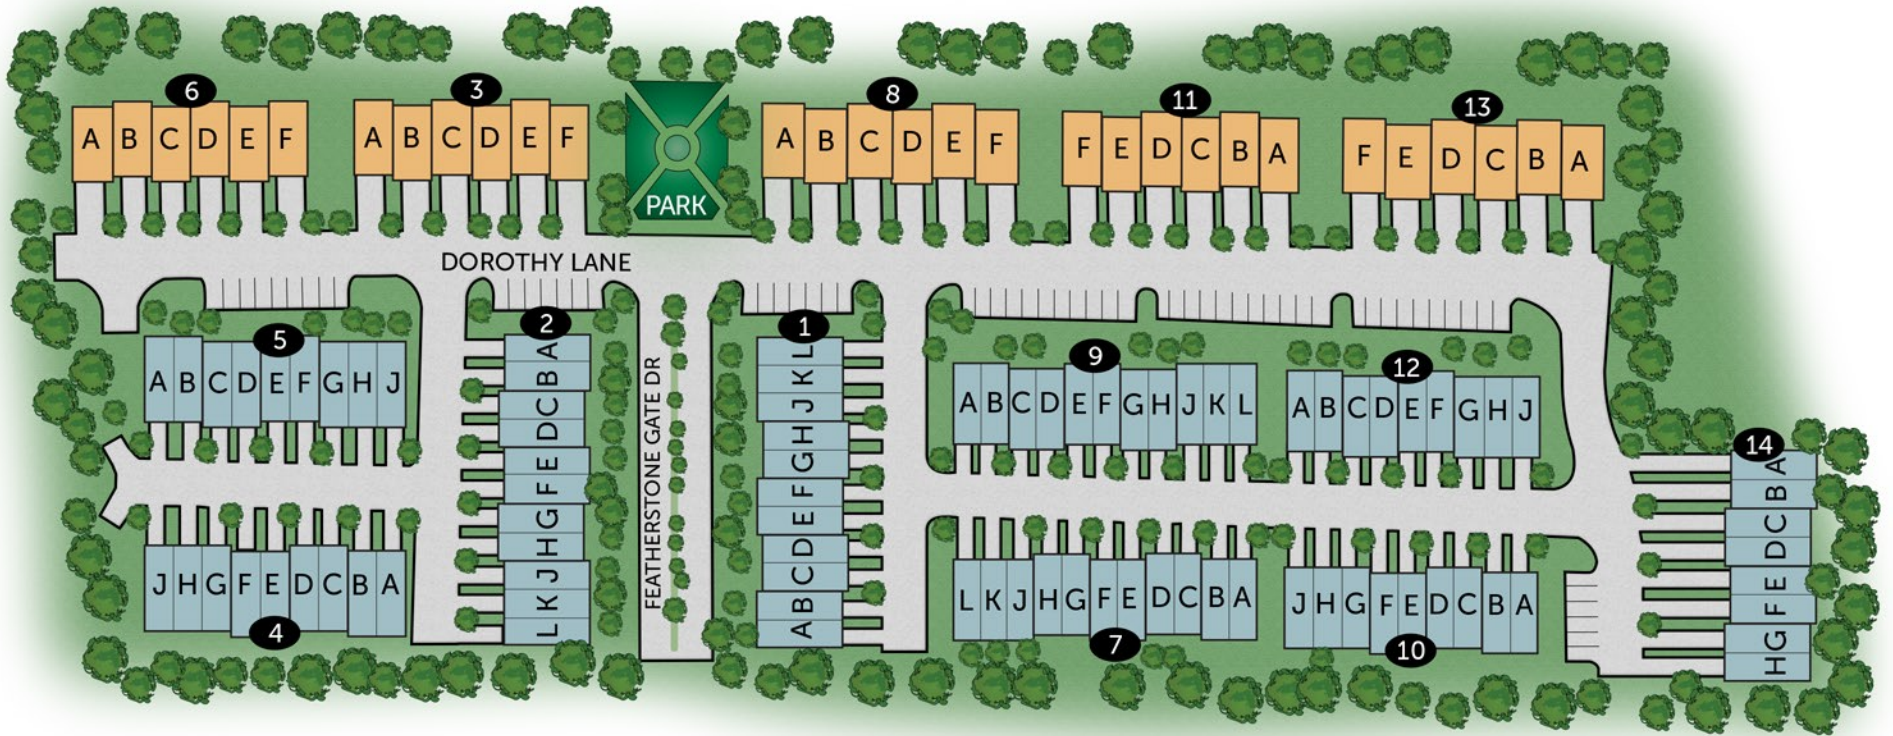

Featherstone Station

-  22' COMPOSER SERIES TOWNHOMES
-  16' HEPBURN COLLECTION