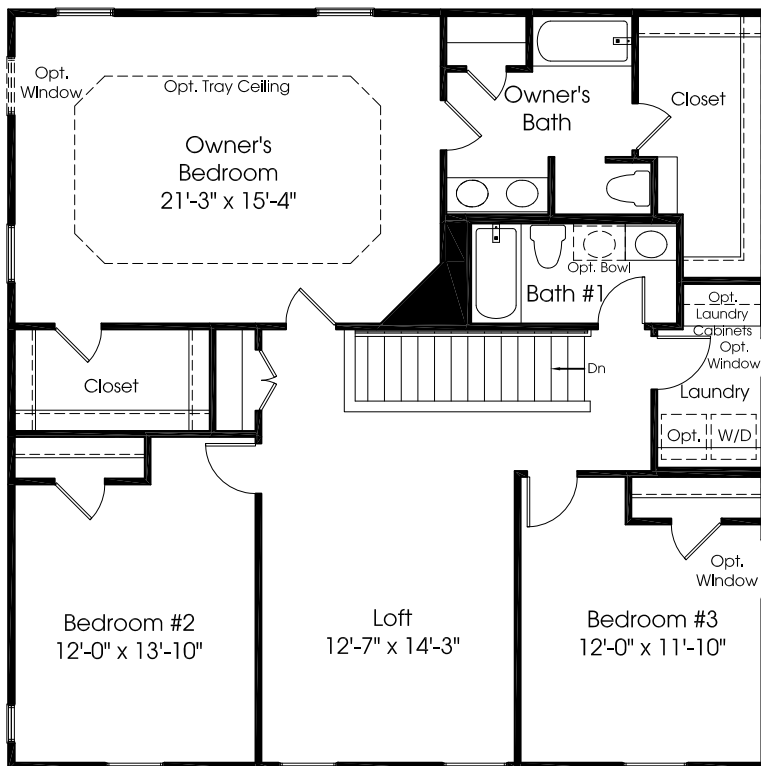

Milan

MAIN LEVEL

Although all illustrations and specifications are believed correct at the time of publication, the right is reserved to make changes, without notice or obligation. Windows, doors, ceilings, and room sizes may vary depending on the options and elevations selected. Optional items indicated are available at additional cost. This brochure is for illustrative purposes only and not part of a legal contract. It is recommended that the architectural blueprints be reserved for further clarification of features. Not all features are shown. Please ask our Sales and Marketing Representative for complete information.

UPPER LEVEL

Opt. Alt. Owner's Bath

Opt. Alt. Owner's Bath w/
Soaking Tub & Shower

Opt. Bonus Bedroom

Opt. Bonus Room

LOWER LEVEL