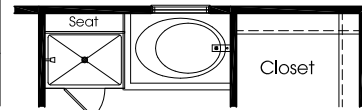

Milan

MAIN LEVEL

Although all illustrations and specifications are believed correct at the time of publication, the right is reserved to make changes, without notice or obligation. Windows, doors, ceilings, and room sizes may vary depending on the options and elevations selected. Optional items indicated are available at additional cost. This brochure is for illustrative purposes only and not part of a legal contract. It is recommended that the architectural blueprints be reserved for further clarification of features. Not all features are shown. Please ask our Sales and Marketing Representative for complete information.

UPPER LEVEL

Opt. Alt. Owner's Bath

Opt. Alt. Owner's Bath w/
Soaking Tub & Shower

Opt. Bonus Bedroom

Opt. Bonus Room

LOWER LEVEL