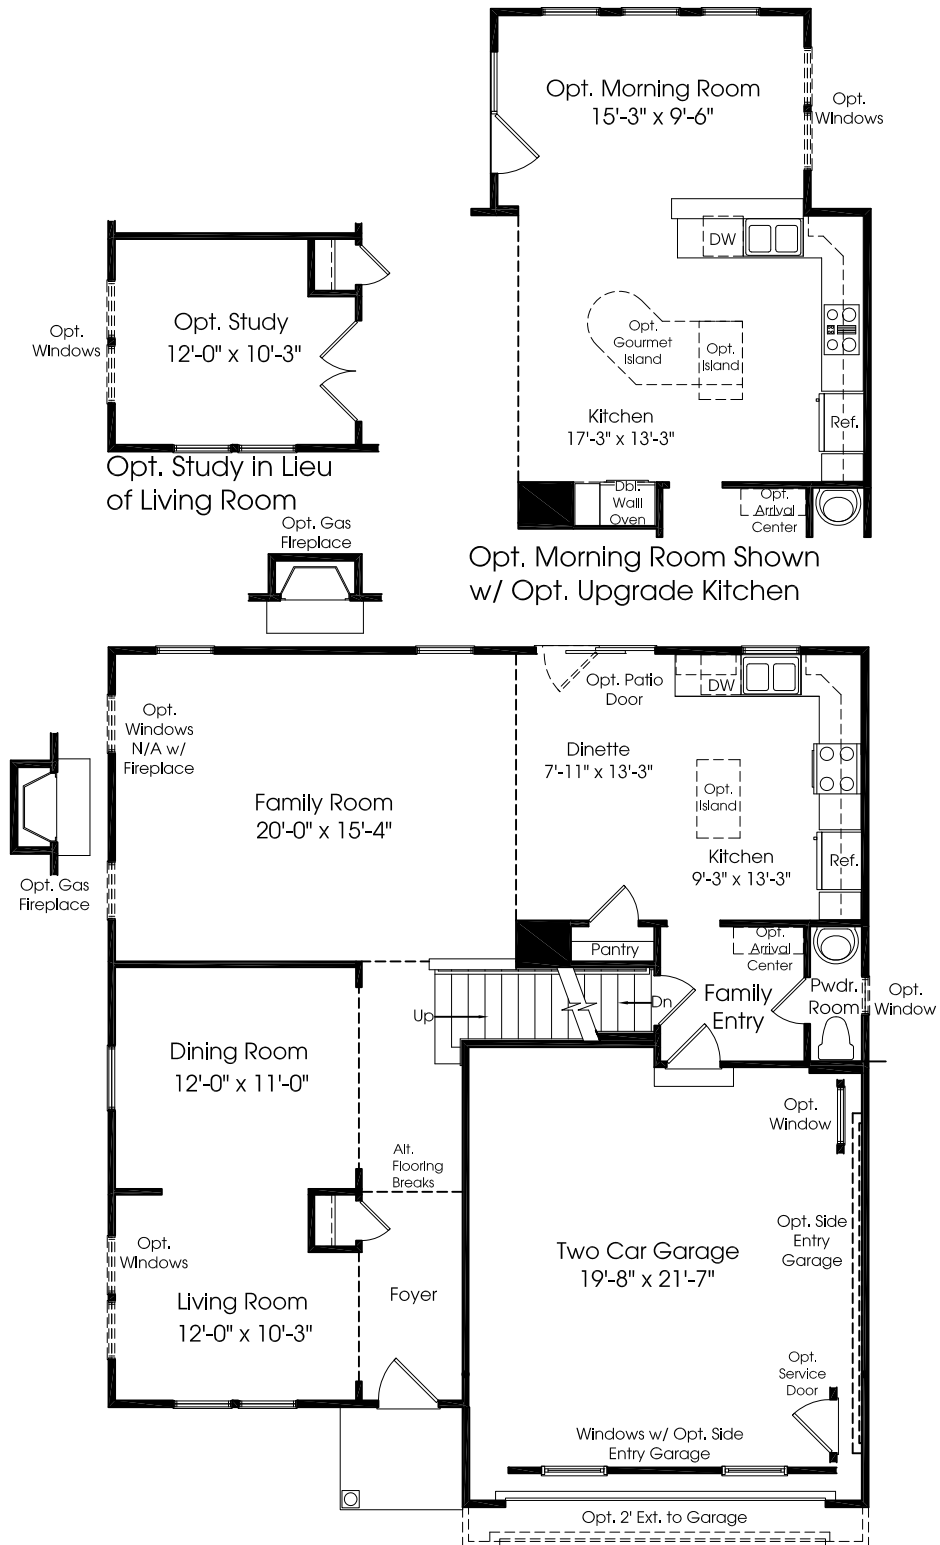

Milan

MAIN LEVEL

Although all illustrations and specifications are believed correct at the time of publication, the right is reserved to make changes, without notice or obligation. Windows, doors, ceilings, and room sizes may vary depending on the options and elevations selected. Optional items indicated are available at additional cost. This brochure is for illustrative purposes only and not part of a legal contract. It is recommended that the architectural blueprints be reserved for further clarification of features. Not all features are shown. Please ask our Sales and Marketing Representative for complete information.

UPPER LEVEL

Opt. Alt. Owner's Bath

Opt. Alt. Owner's Bath w/
Soaking Tub & Shower

Opt. Bonus Bedroom

Opt. Bonus Room

LOWER LEVEL