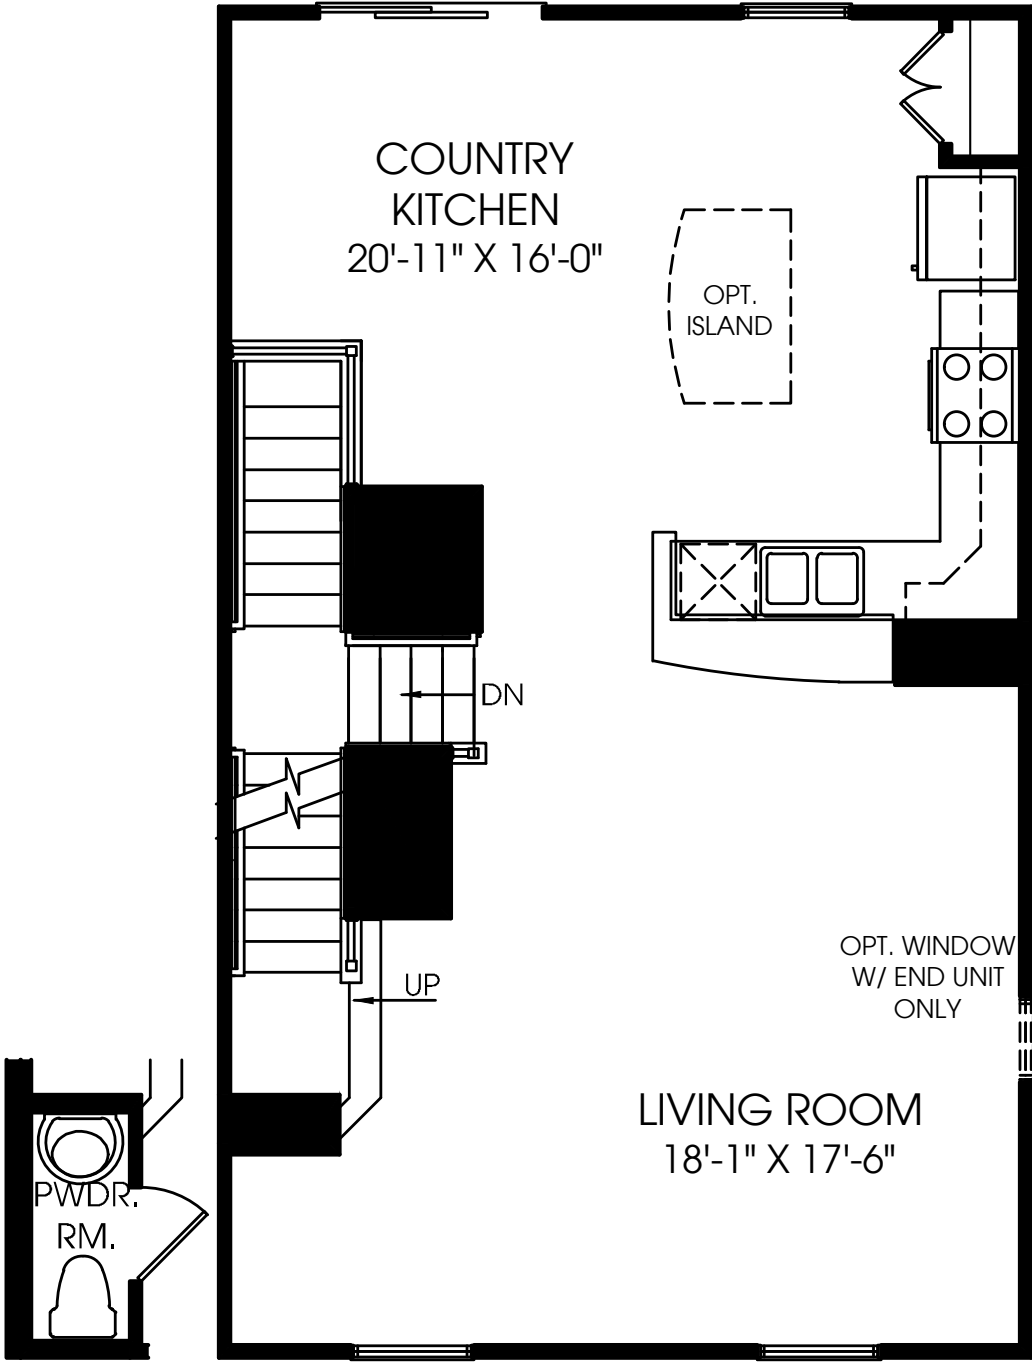

Mendelssohn

MAIN LEVEL

OPT.
POWDER
ROOM

Although all illustrations and specifications are believed correct at the time of publication, the right is reserved to make changes, without notice or obligation. Windows, doors, ceilings, and room sizes may vary depending on the options and elevations selected. Optional items indicated are available at additional cost. This brochure is for illustrative purposes only and not part of a legal contract. It is recommended that the architectural blueprints be reserved for further clarification of features. Not all features are shown. Please ask our Sales and Marketing Representative for complete information.

UPPER LEVEL

ALT. OPT. SHOWER

ALT. OPT. SHOWER
W/ SOAKING TUB

LOWER LEVEL