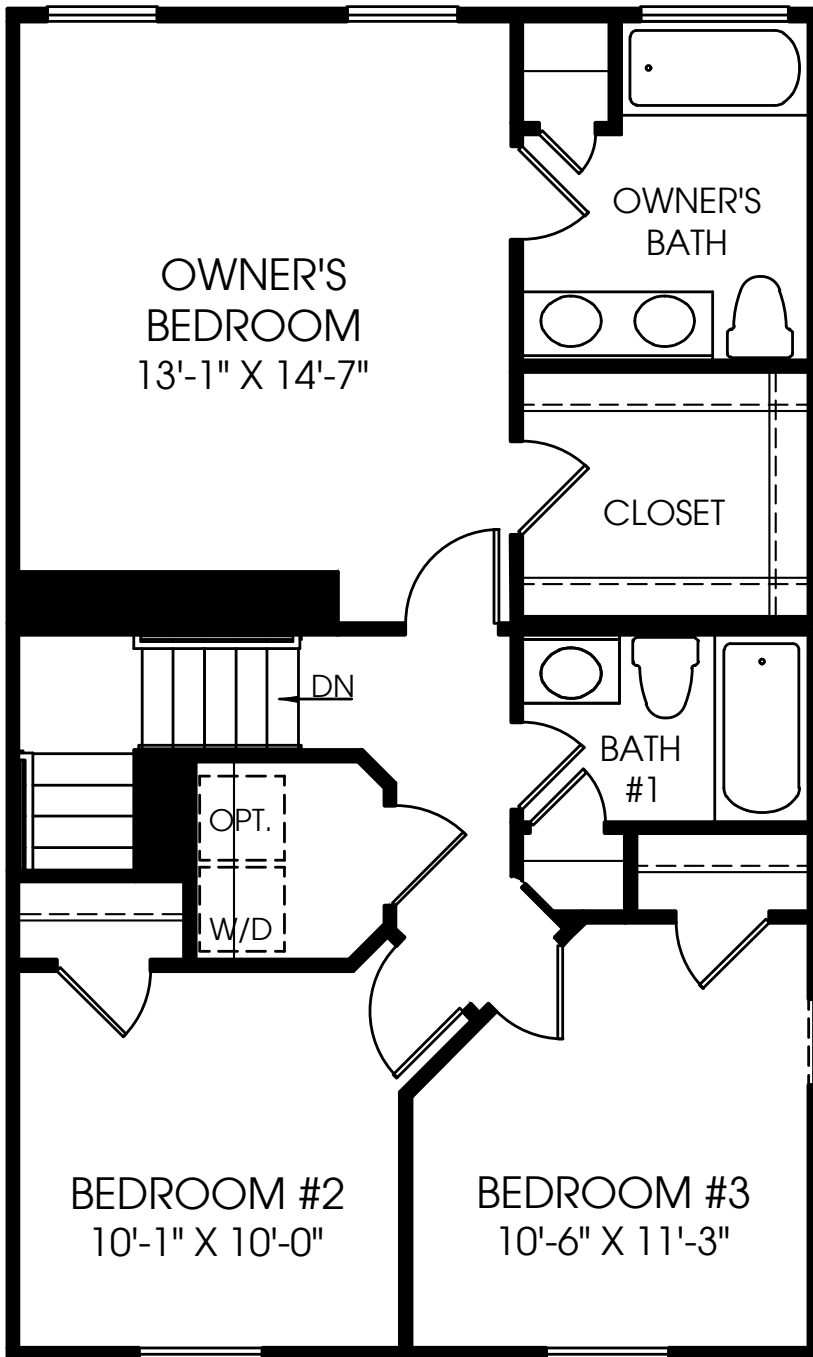

Mendelssohn

MAIN LEVEL

OPT.
POWDER
ROOM

Although all illustrations and specifications are believed correct at the time of publication, the right is reserved to make changes, without notice or obligation. Windows, doors, ceilings, and room sizes may vary depending on the options and elevations selected. Optional items indicated are available at additional cost. This brochure is for illustrative purposes only and not part of a legal contract. It is recommended that the architectural blueprints be reserved for further clarification of features. Not all features are shown. Please ask our Sales and Marketing Representative for complete information.

UPPER LEVEL

ALT. OPT. SHOWER

ALT. OPT. SHOWER
W/ SOAKING TUB

LOWER LEVEL