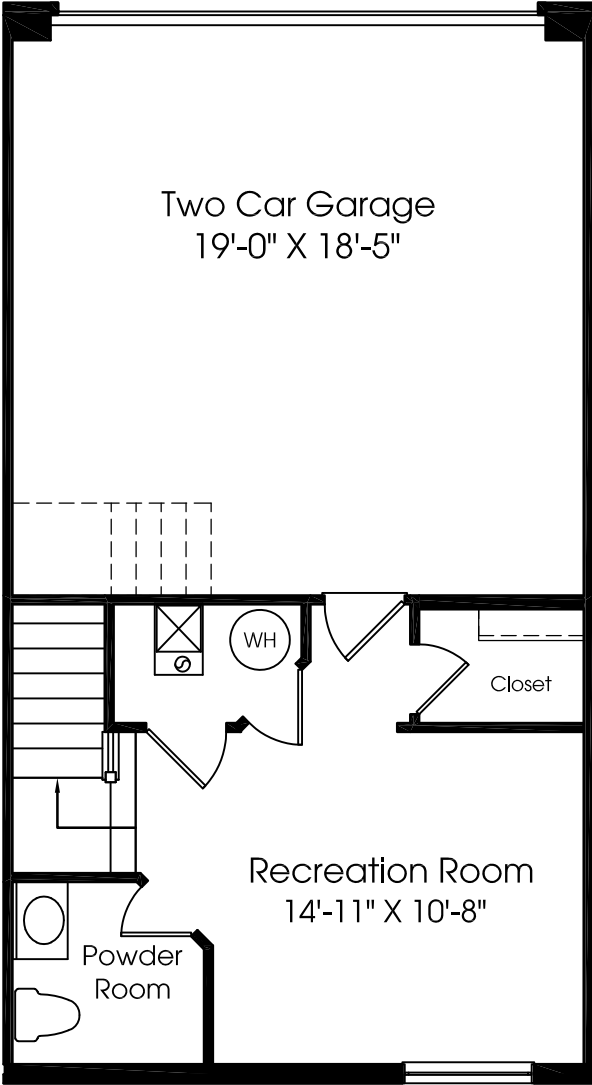

Mozart

MAIN LEVEL

Although all illustrations and specifications are believed correct at the time of publication, the right is reserved to make changes, without notice or obligation. Windows, doors, ceilings, and room sizes may vary depending on the options and elevations selected. Optional items indicated are available at additional cost. This brochure is for illustrative purposes only and not part of a legal contract. It is recommended that the architectural blueprints be reserved for further clarification of features. Not all features are shown. Please ask our Sales and Marketing Representative for complete information.

UPPER LEVEL

LOWER LEVEL

Opt. Study