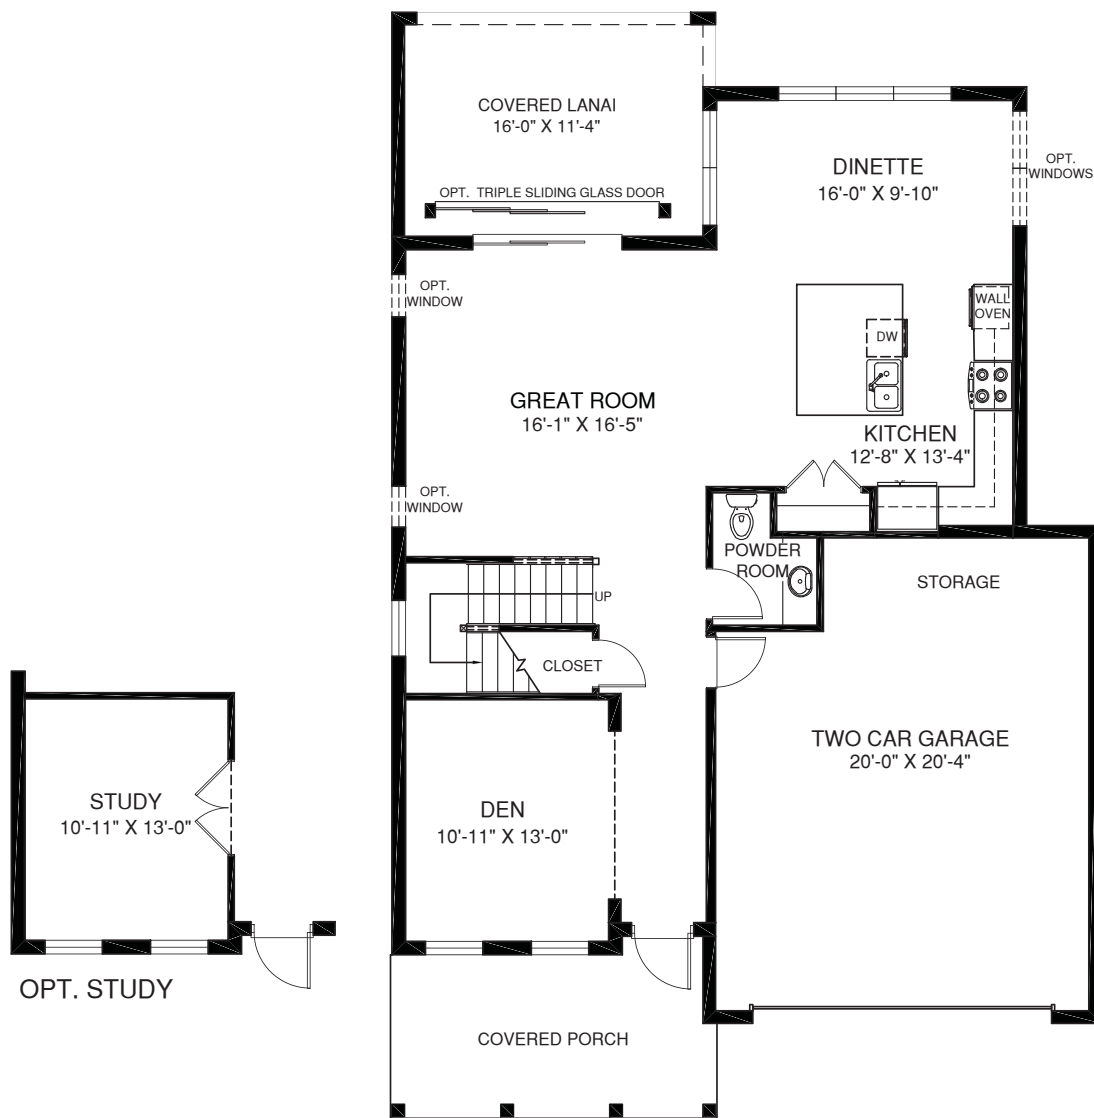

# CORIN

COASTAL

CRAFTSMAN

SPANISH

OPT. FOURTH BEDROOM

UPPER LEVEL

OPT. OWNER'S BATH W/  
SOAKING TUB & SHOWER

OPT. STUDY

MAIN LEVEL

Although all illustrations and specifications are believed correct at the time of publication, the right is reserved to make changes, without notice or obligation. Windows, doors, ceilings, and room sizes may vary depending on the options and elevations selected. Optional items indicated are available at additional cost. This brochure is for illustrative purposes only and not part of a legal contract. It is recommended that the architectural blueprints be reserved for further clarification of features. Not all features are shown. Please ask our Sales and Marketing Representative for complete information.