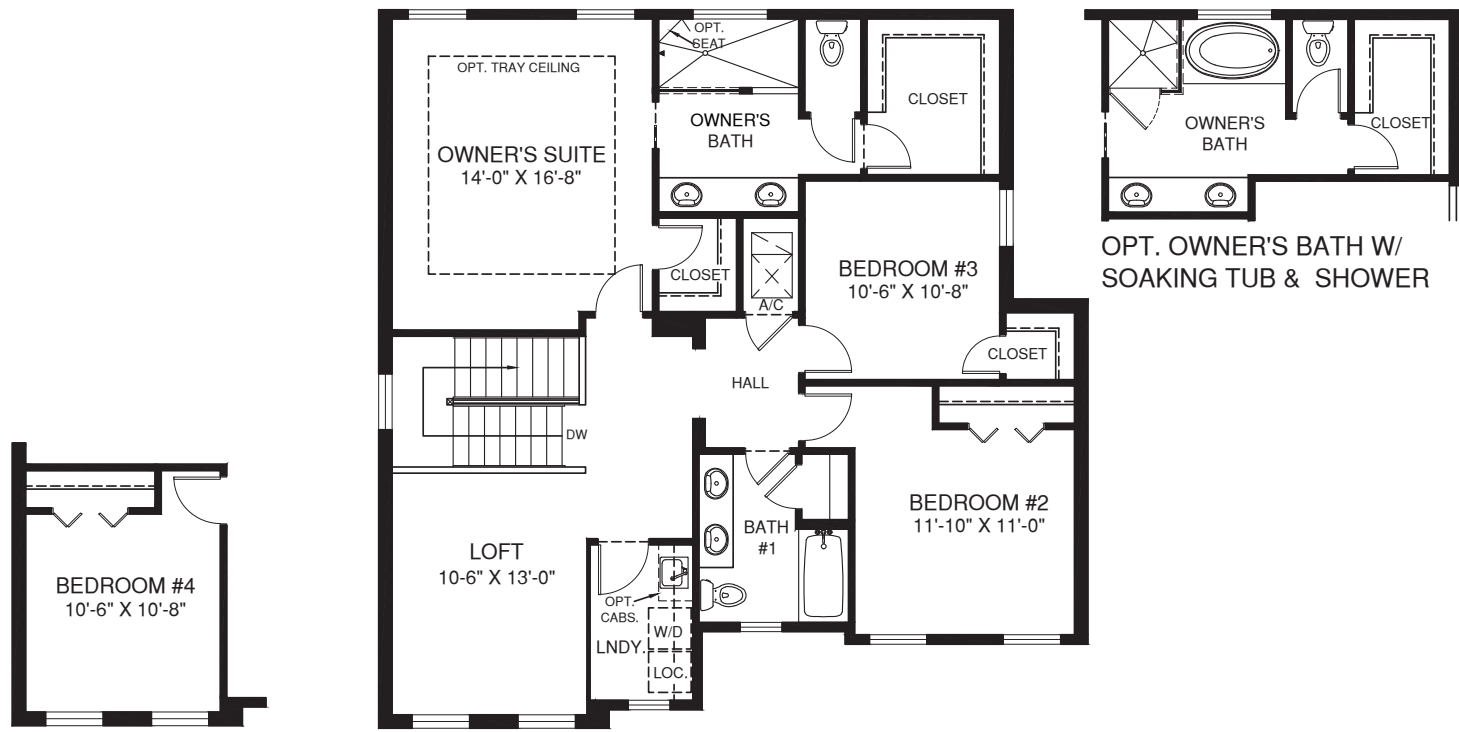

# CORIN

COASTAL

CRAFTSMAN

SPANISH

OPT. FOURTH BEDROOM

UPPER LEVEL

OPT. OWNER'S BATH W/  
SOAKING TUB & SHOWER

OPT. STUDY

MAIN LEVEL

Although all illustrations and specifications are believed correct at the time of publication, the right is reserved to make changes, without notice or obligation. Windows, doors, ceilings, and room sizes may vary depending on the options and elevations selected. Optional items indicated are available at additional cost. This brochure is for illustrative purposes only and not part of a legal contract. It is recommended that the architectural blueprints be reserved for further clarification of features. Not all features are shown. Please ask our Sales and Marketing Representative for complete information.