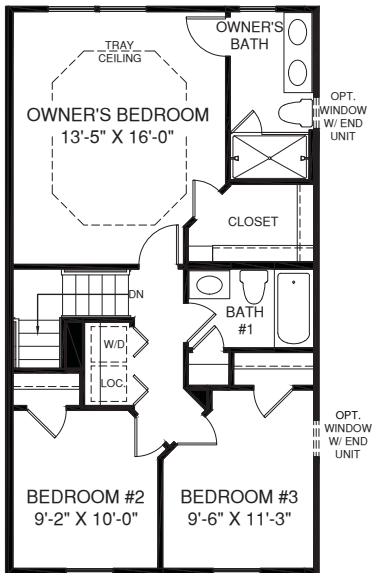

An optional finished basement is available. Please see brochure or online marketing material for details.

RY0118MOZ0Av02WFRIL