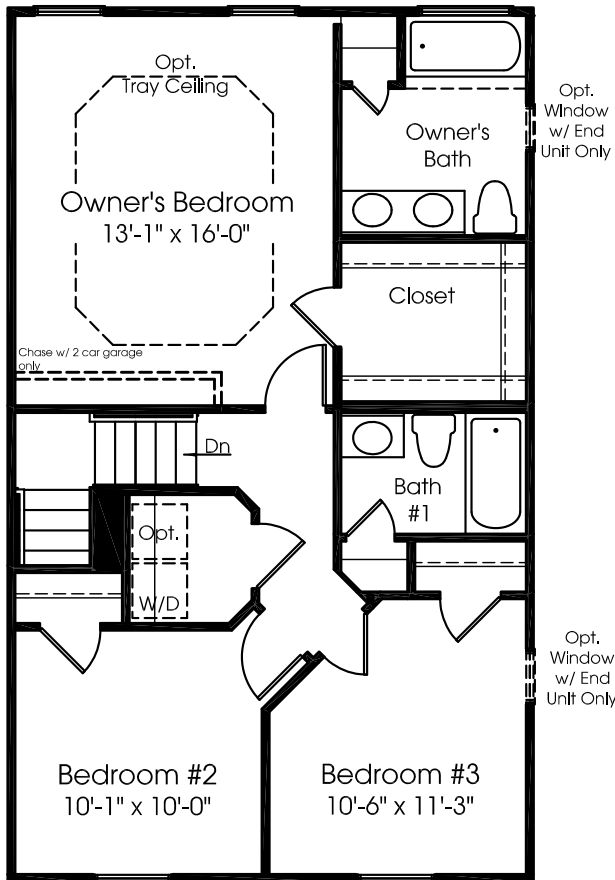

Mendelssohn

MAIN LEVEL

Although all illustrations and specifications are believed correct at the time of publication, the right is reserved to make changes, without notice or obligation. Windows, doors, ceilings, and room sizes may vary depending on the options and elevations selected. Optional items indicated are available at additional cost. This brochure is for illustrative purposes only and not part of a legal contract. It is recommended that the architectural blueprints be reserved for further clarification of features. Not all features are shown. Please ask our Sales and Marketing Representative for complete information.

UPPER LEVEL

Alt. Opt. Owner's Bath

Opt. Owner's Bath w/ Soaking Tub and Shower