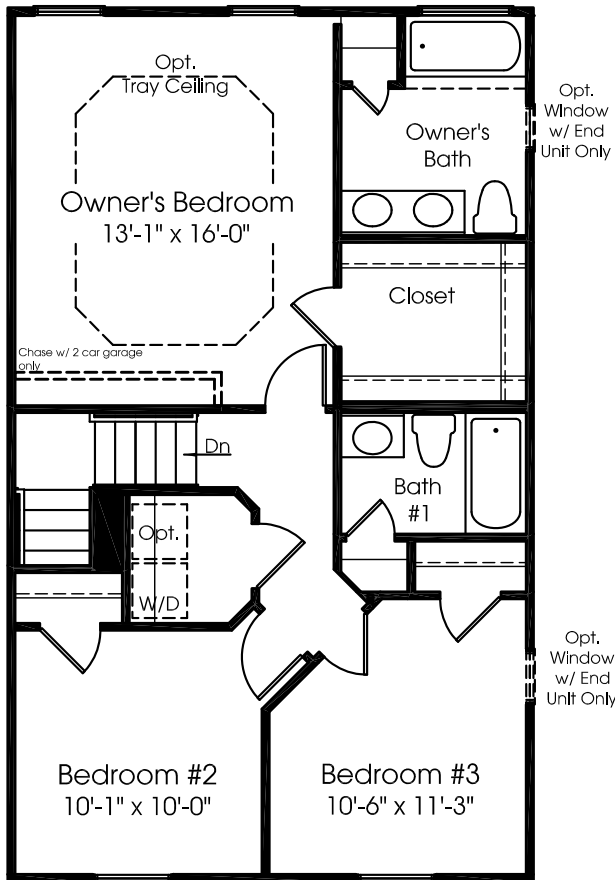

Mendelssohn

MAIN LEVEL

Although all illustrations and specifications are believed correct at the time of publication, the right is reserved to make changes, without notice or obligation. Windows, doors, ceilings, and room sizes may vary depending on the options and elevations selected. Optional items indicated are available at additional cost. This brochure is for illustrative purposes only and not part of a legal contract. It is recommended that the architectural blueprints be reserved for further clarification of features. Not all features are shown. Please ask our Sales and Marketing Representative for complete information.

UPPER LEVEL

Alt. Opt. Shower

Opt. Shower

Alt. Opt. Owner's Bath

Opt. Owner's Bath w/ Soaking Tub and Shower