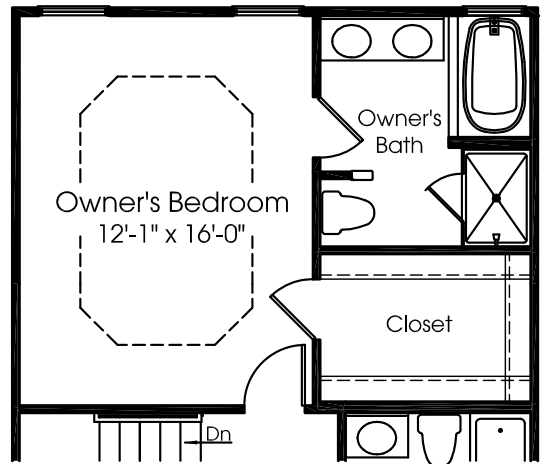

Mendelssohn

MAIN LEVEL

Although all illustrations and specifications are believed correct at the time of publication, the right is reserved to make changes, without notice or obligation. Windows, doors, ceilings, and room sizes may vary depending on the options and elevations selected. Optional items indicated are available at additional cost. This brochure is for illustrative purposes only and not part of a legal contract. It is recommended that the architectural blueprints be reserved for further clarification of features. Not all features are shown. Please ask our Sales and Marketing Representative for complete information.

UPPER LEVEL

Alt. Opt. Owner's Bath

Opt. Owner's Bath w/ Soaking Tub and Shower